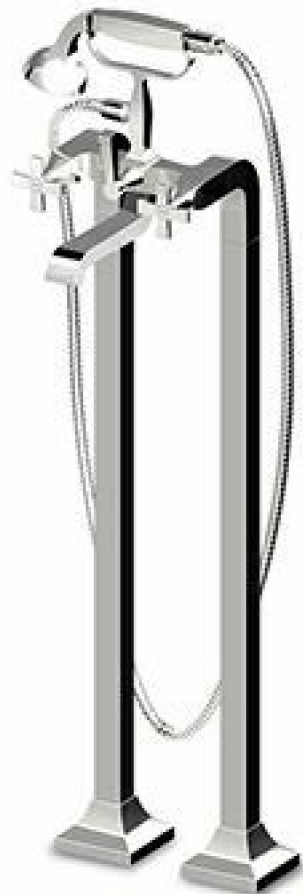

Marchio / Brand ZUCCHETTI

Classe / Class

BELLAGIO

BELLAGIO

ZB1247

Free-standing vasca-doccia. / Free standing bath-shower mixer.

Free-standing vasca-doccia con deviatore, doccetta, flessibile da 1500 mm.

Free standing bath-shower mixer with shower set and pillars.

R99657

Parte incasso / Built-in part

Finiture / Finishes

Cromo / Chrome

Nickel Lucido / Polished
Nickel

C8

Gold / Gold

C40

Brushed Gold / Brushed
Gold

C41

BELLAGIO

ZB1247

Disegno Complessivo / Overall Drawing

BELLAGIO

ZB1247

Esplosi / Exploded