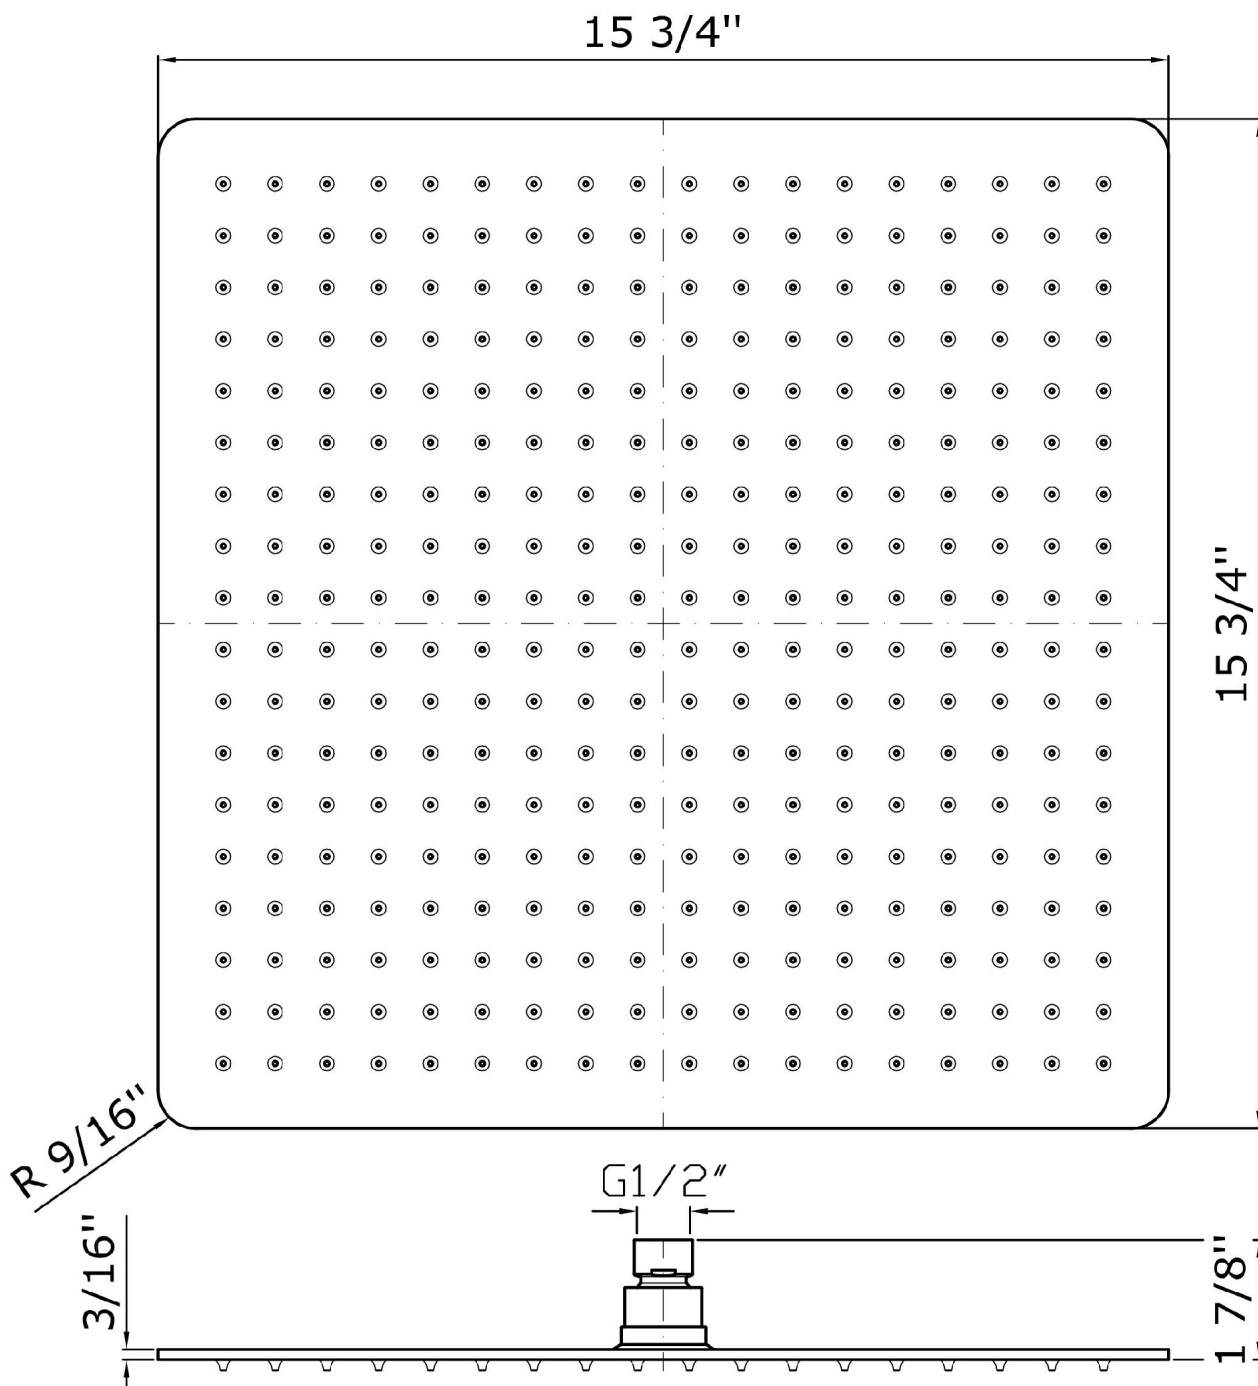

Brand ZUCCHETTI

Class

SHOWER
ACCESSORIES

SHOWER

Z94276

15 3/4" x 15 3/4" shower head simple jet.

15 3/4" x 15 3/4" stainless steel shower head simple jet, with anti-limescale system.
3/16" thickness.

Maximum flowrate requested: 2,5 GPM

Doesn't meet any US or CAN product approvals, building or plumbing codes.

Finishes

Chrome

SHOWER

Z94276

Overall Drawing

Brand ZUCCHETTI

Class

SHOWER
ACCESSORIES

SHOWER

Z94276

Weights and Sizes

Weight (lb)	3 (Kg)	6,6138 (lb)
Volume (dc3) - (in3)	8,65 (dc3)	0,000528 (in3)
h (mm) - (in)	90 (mm)	3,543309 (in)
L1 (mm) - (in)	420 (mm)	16,535442 (in)
L2 (mm) - (in)	420 (mm)	16,535442 (in)