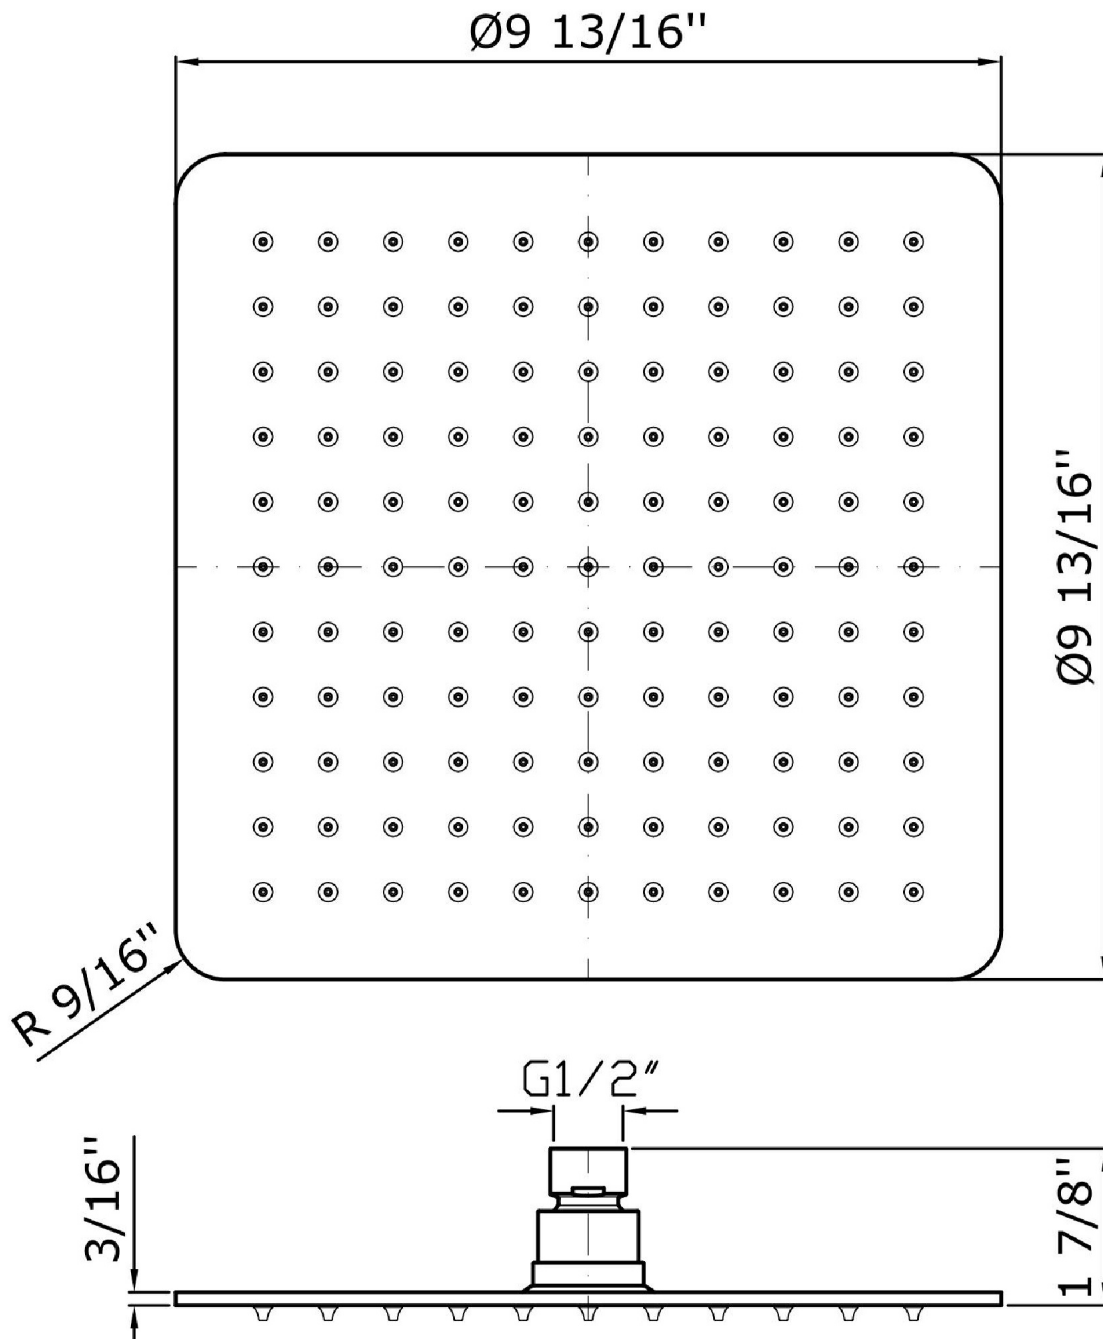

Brand ZUCCHETTI

Class

SHOWER
ACCESSORIES

SHOWER

Z94274

Overall Drawing