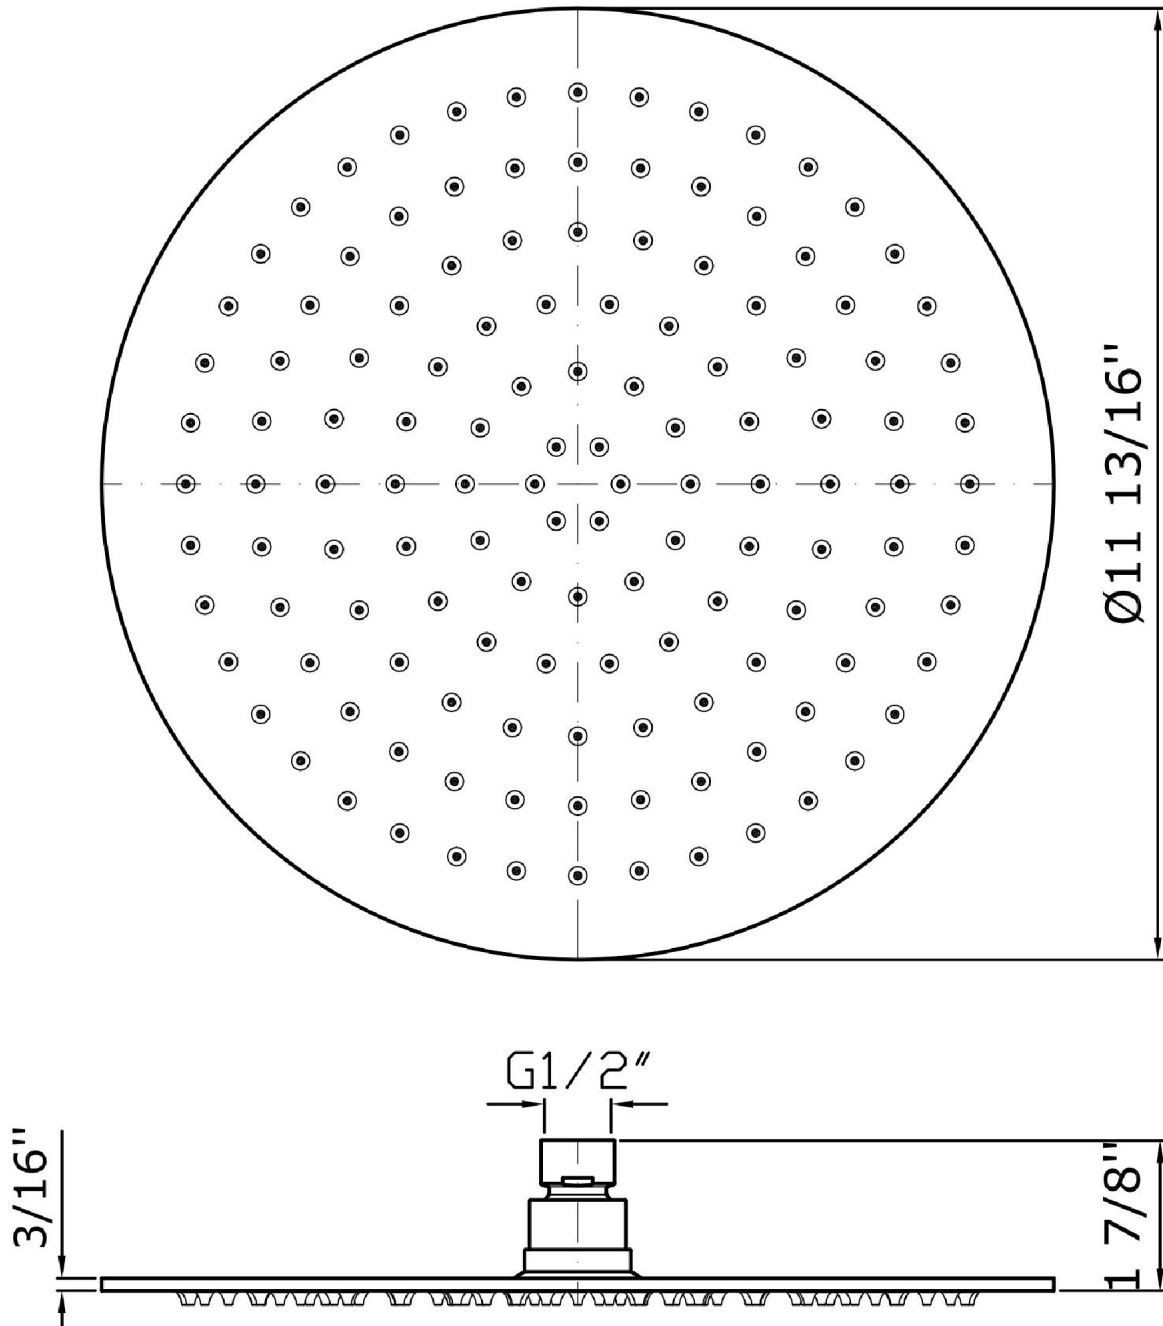

Brand ZUCCHETTI

Class

SHOWER
ACCESSORIES

SHOWER

Z94272

Ø 11 13/16" shower head simple jet.

Ø 11 13/16" stainless steel shower head simple jet, with anti-limescale system.
5/16" thickness.

Maximum flowrate requested: 2,5 GPM.

Doesn't meet any US or CAN product approvals, building or plumbing codes.

Finishes

Chrome

SHOWER

Z94272

Overall Drawing

Brand ZUCCHETTI

Class

SHOWER
ACCESSORIES

SHOWER

Z94272

Weights and Sizes

Weight (lb)	2,3 (Kg)	5,07058 (lb)
Volume (dc3) - (in3)	8,65 (dc3)	0,000528 (in3)
h (mm) - (in)	90 (mm)	3,543309 (in)
L1 (mm) - (in)	420 (mm)	16,535442 (in)
L2 (mm) - (in)	420 (mm)	16,535442 (in)