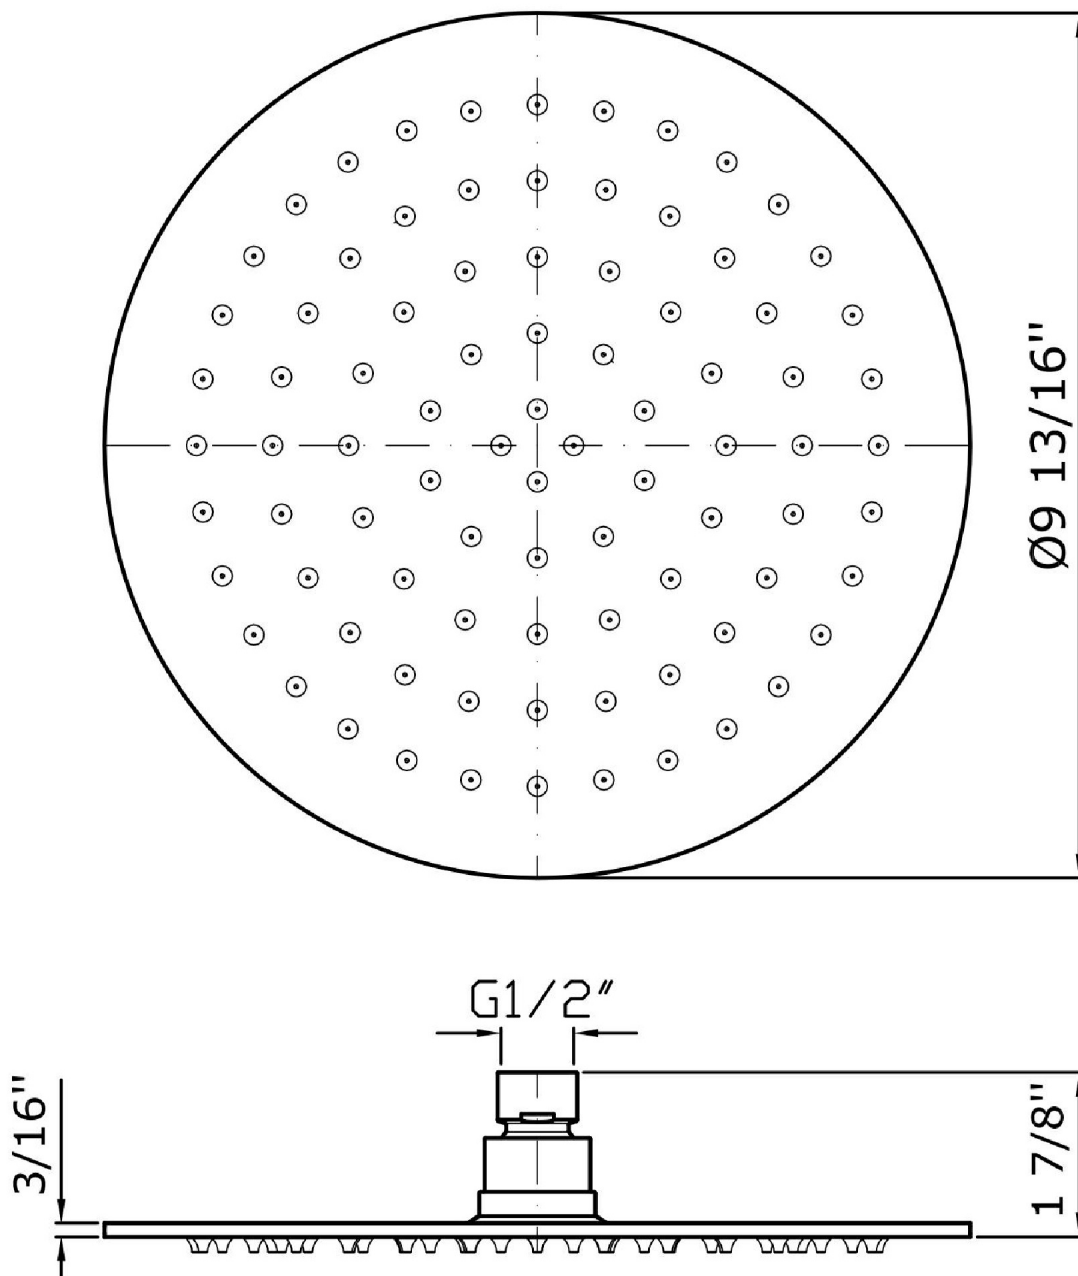

Brand ZUCCHETTI

Class

SHOWER
ACCESSORIES

SHOWER

Z94271

Ø 9 13/16" shower head simple jet.

Ø 9 13/16" stainless steel shower head simple jet, with anti-limescale system.
5/16" thickness.

Maximum flowrate requested: 2,5 GPM.

Overall Drawing

Brand ZUCCHETTI

Class

SHOWER
ACCESSORIES

SHOWER

Z94271

Weights and Sizes

Weight (lb)	1,8 (Kg)	3,96828 (lb)
Volume (dc3) - (in3)	8,65 (dc3)	0,000528 (in3)
h (mm) - (in)	90 (mm)	3,543309 (in)
L1 (mm) - (in)	420 (mm)	16,535442 (in)
L2 (mm) - (in)	420 (mm)	16,535442 (in)