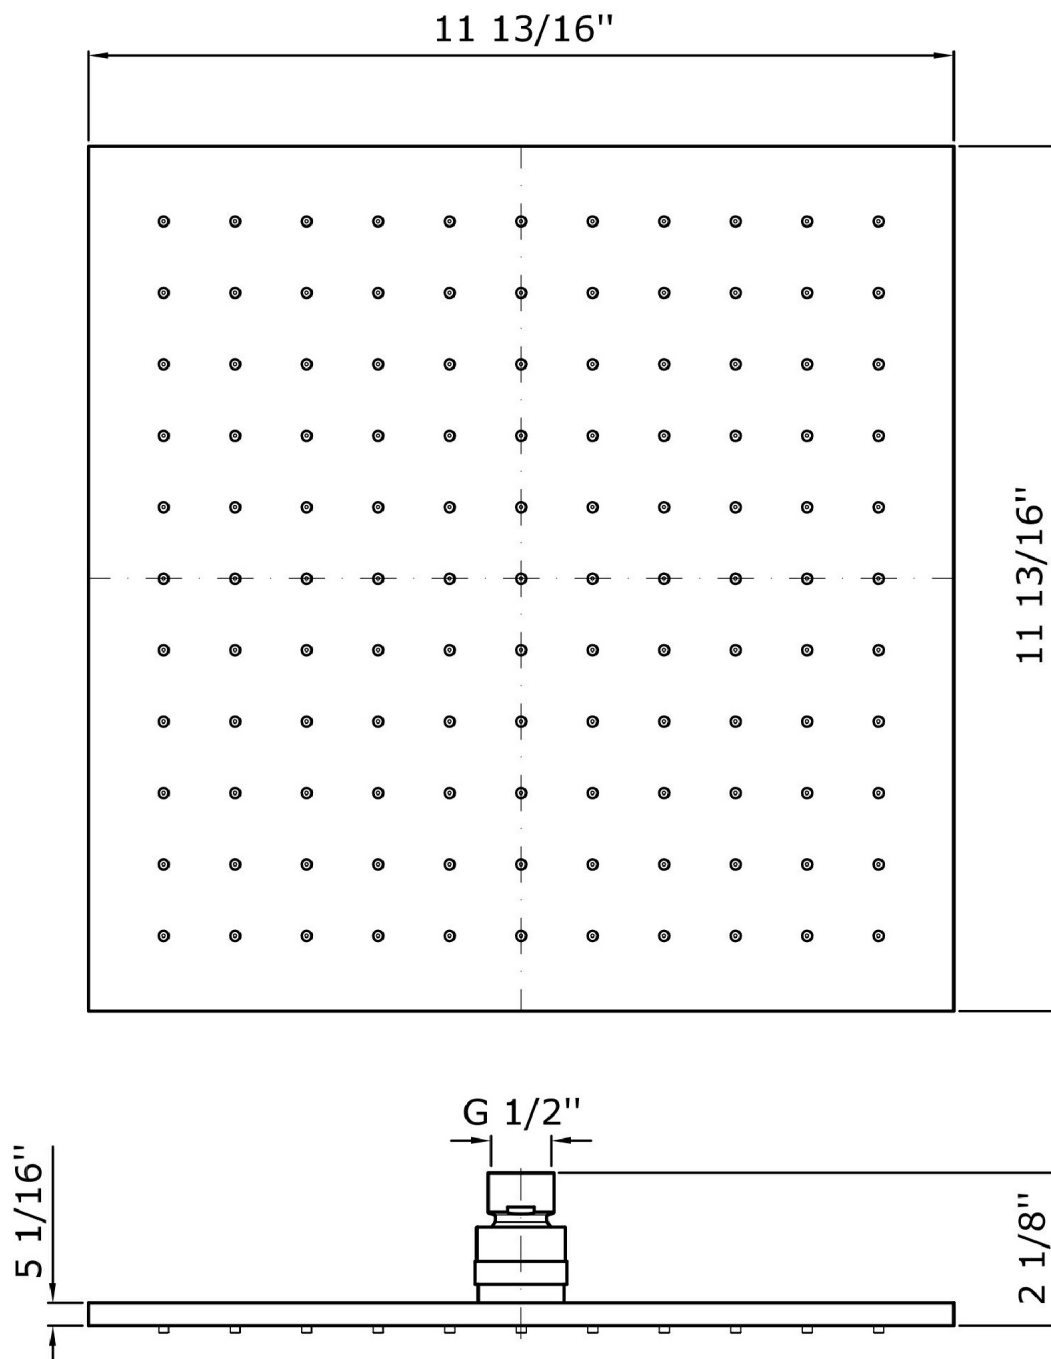

Brand ZUCCHETTI

Class

SHOWER
ACCESSORIES

SHOWER

Z94269.1900

Overall Drawing