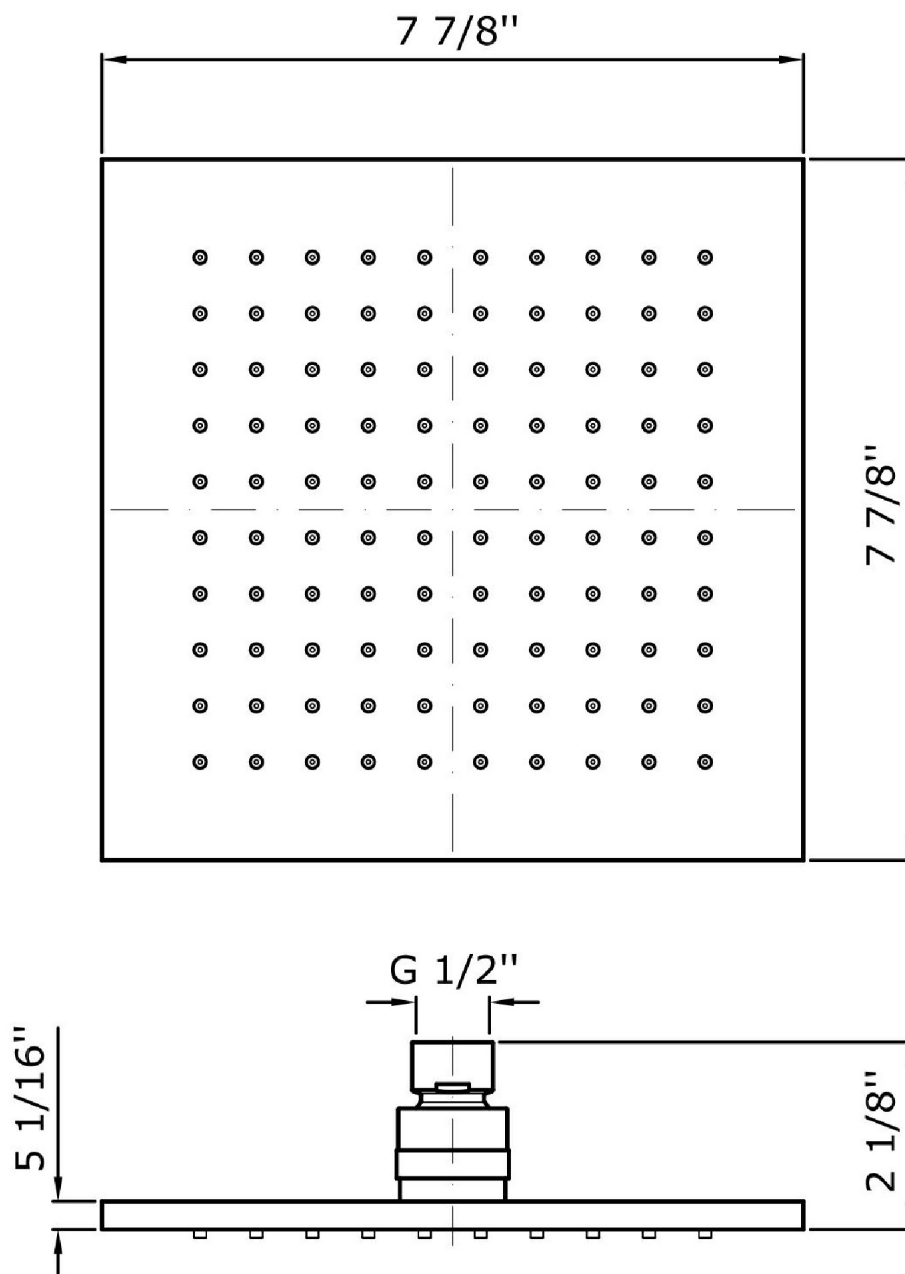

Brand ZUCCHETTI

Class

SHOWER
ACCESSORIES

SHOWER

Z94268.1900

7 7/8" x 7 7/8" brass shower head simple jet.

7 7/8" x 7 7/8" brass shower head simple jet, with anti-limescale system.
5/16" thickness. Inspectionable.
Flowrate 1,5 GPM.

SHOWER

Z94268.1900 Overall Drawing

Brand ZUCCHETTI

Class

SHOWER
ACCESSORIES

SHOWER

Z94268.1900 Weights and Sizes

Weight (lb)	1,9 (Kg)	4,18874 (lb)
Volume (dc3) - (in3)	8,65 (dc3)	0,000528 (in3)
h (mm) - (in)	90 (mm)	3,543309 (in)
L1 (mm) - (in)	420 (mm)	16,535442 (in)
L2 (mm) - (in)	420 (mm)	16,535442 (in)