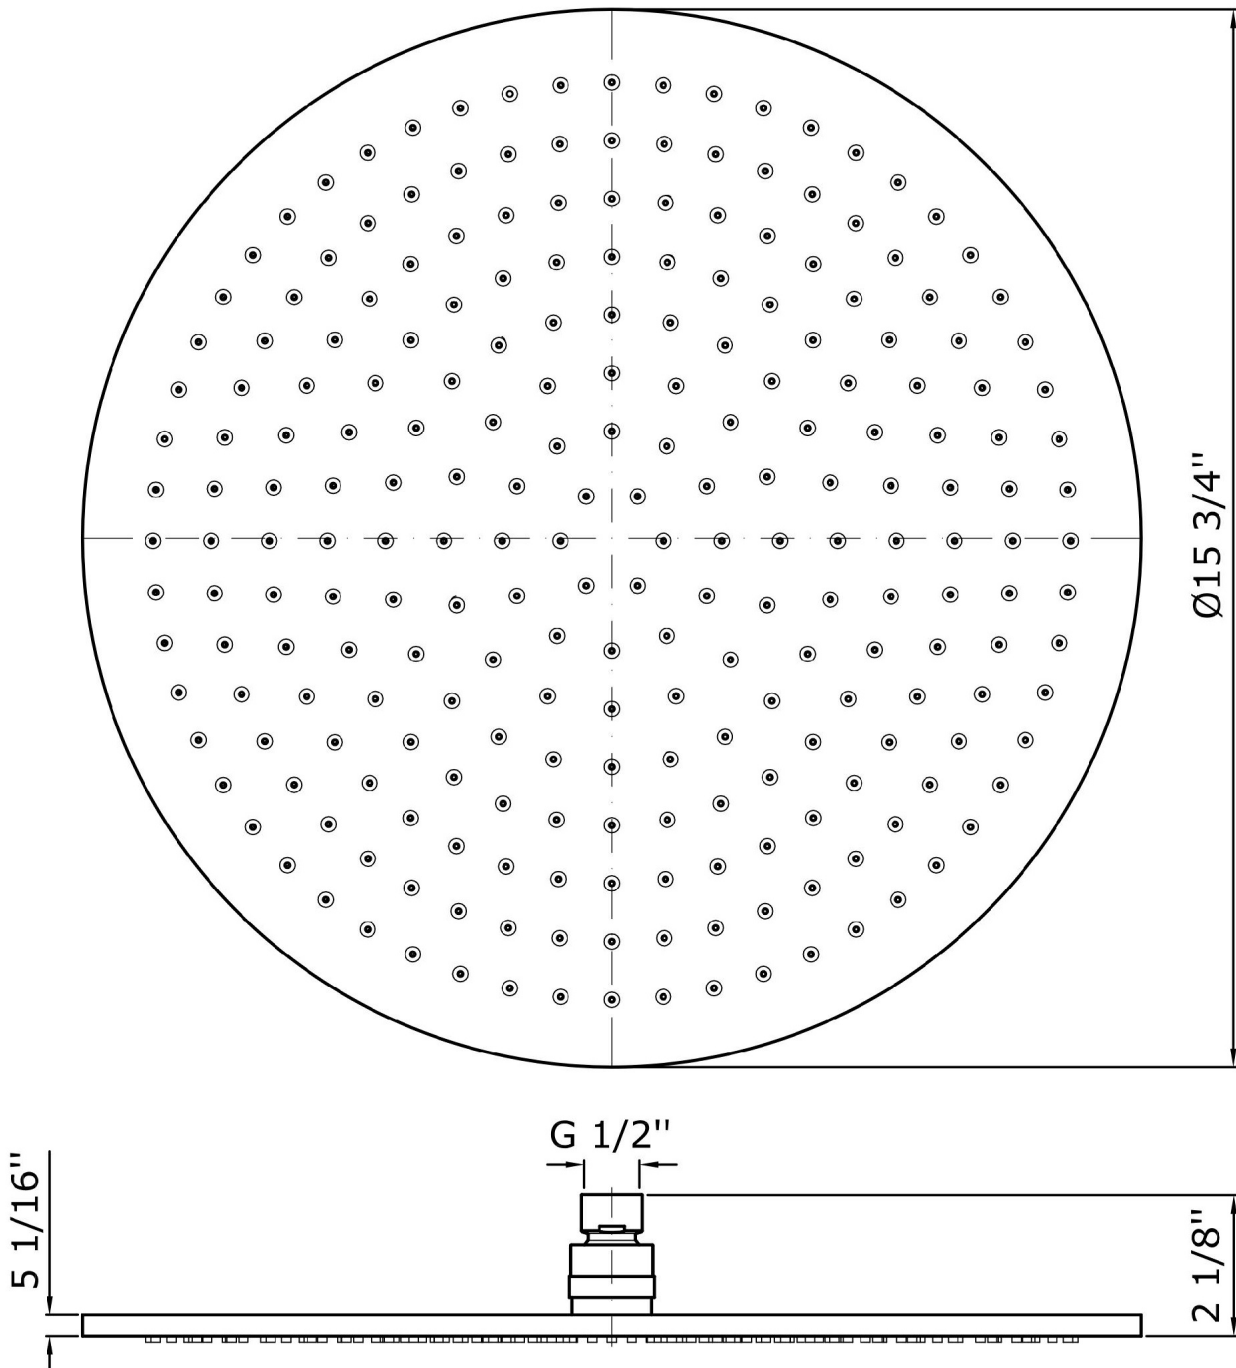

Brand ZUCCHETTI

Class

SHOWER
ACCESSORIES

SHOWER

Z94267.1900 Ø 15 3/4" brass shower head.

Ø 15 3/4" brass shower head, with anti-limescale system.
5/16 " thickness. Inspectionable.
Flowrate 1,5 GPM.

Finishes

SHOWER

Z94267.1900 Overall Drawing

Brand ZUCCHETTI

Class

SHOWER
ACCESSORIES

SHOWER

Z94267.1900 Weights and Sizes

Weight (lb)	2,1 (Kg)	4,62966 (lb)
Volume (dc3) - (in3)	8,65 (dc3)	0,000528 (in3)
h (mm) - (in)	90 (mm)	3,543309 (in)
L1 (mm) - (in)	420 (mm)	16,535442 (in)
L2 (mm) - (in)	420 (mm)	16,535442 (in)