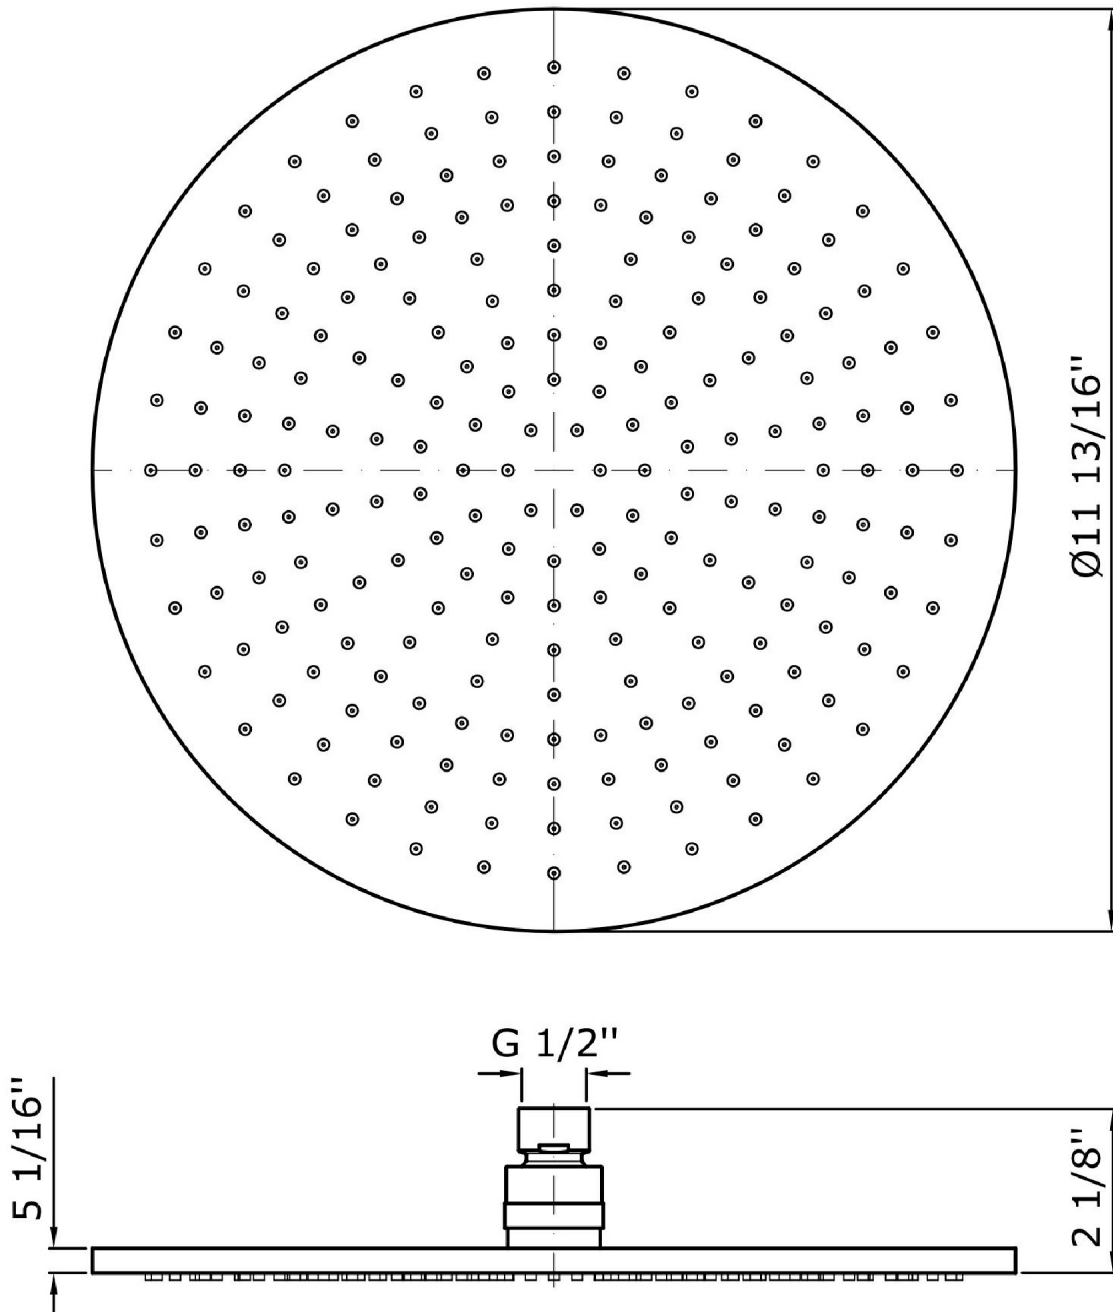

Brand ZUCCHETTI

Class

SHOWER
ACCESSORIES

SHOWER

Z94266.1900 Ø 11 13/16" brass shower head.

Ø 11 13/16" brass shower head, with anti-limescale system.
5/16 " thickness. Inspectionable.
Flowrate 1,5 GPM

Finishes

SHOWER

Z94266.1900 Overall Drawing

Brand ZUCCHETTI

Class

SHOWER
ACCESSORIES

SHOWER

Z94266.1900 Weights and Sizes

Weight (lb)	2 (Kg)	4,4092 (lb)
Volume (dc3) - (in3)	8,65 (dc3)	0,000528 (in3)
h (mm) - (in)	90 (mm)	3,543309 (in)
L1 (mm) - (in)	310 (mm)	12,204731 (in)
L2 (mm) - (in)	310 (mm)	12,204731 (in)