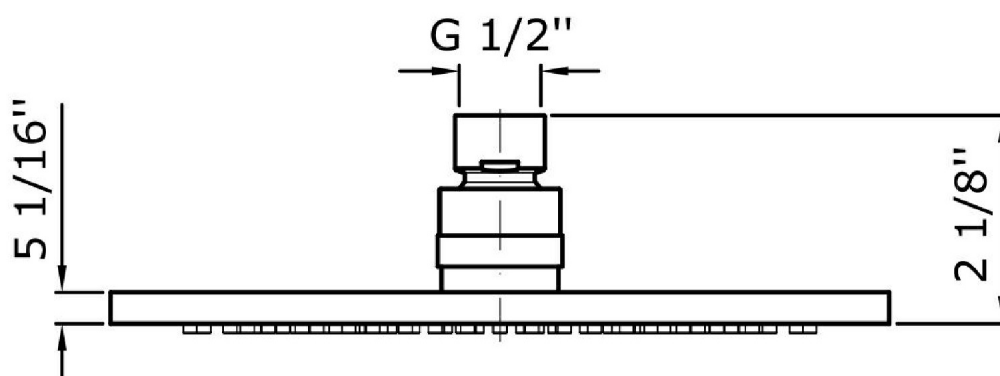

Brand ZUCCHETTI

Class

SHOWER
ACCESSORIES

SHOWER

Z94265.1900 Overall Drawing