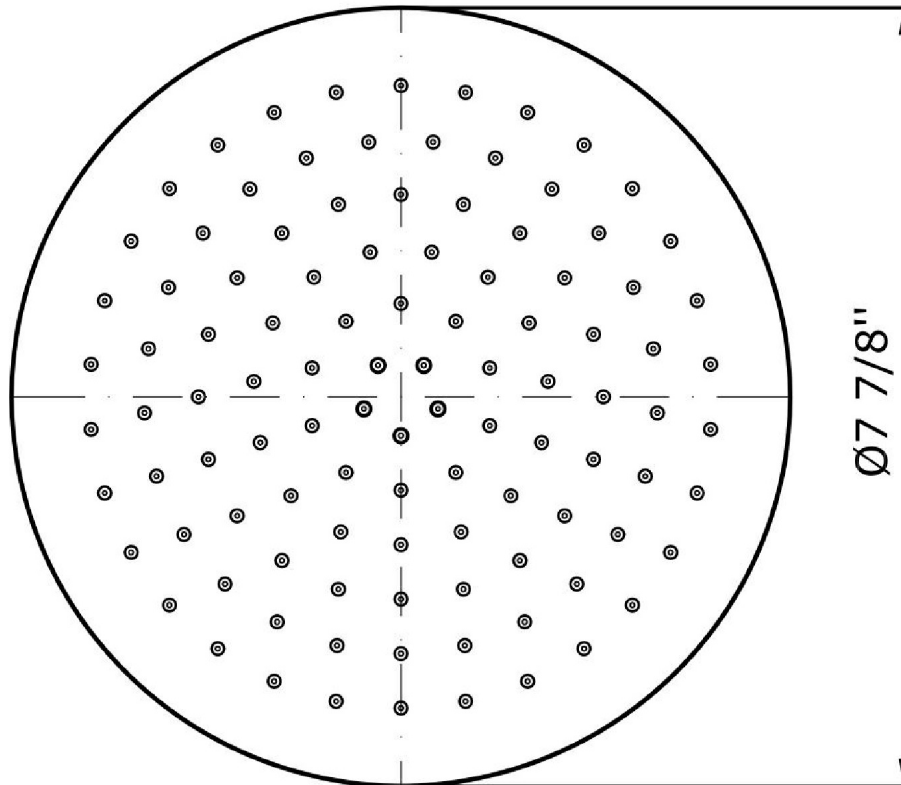

Brand ZUCCHETTI

Class

SHOWER
ACCESSORIES

SHOWER

Z94265.1900 Overall Drawing