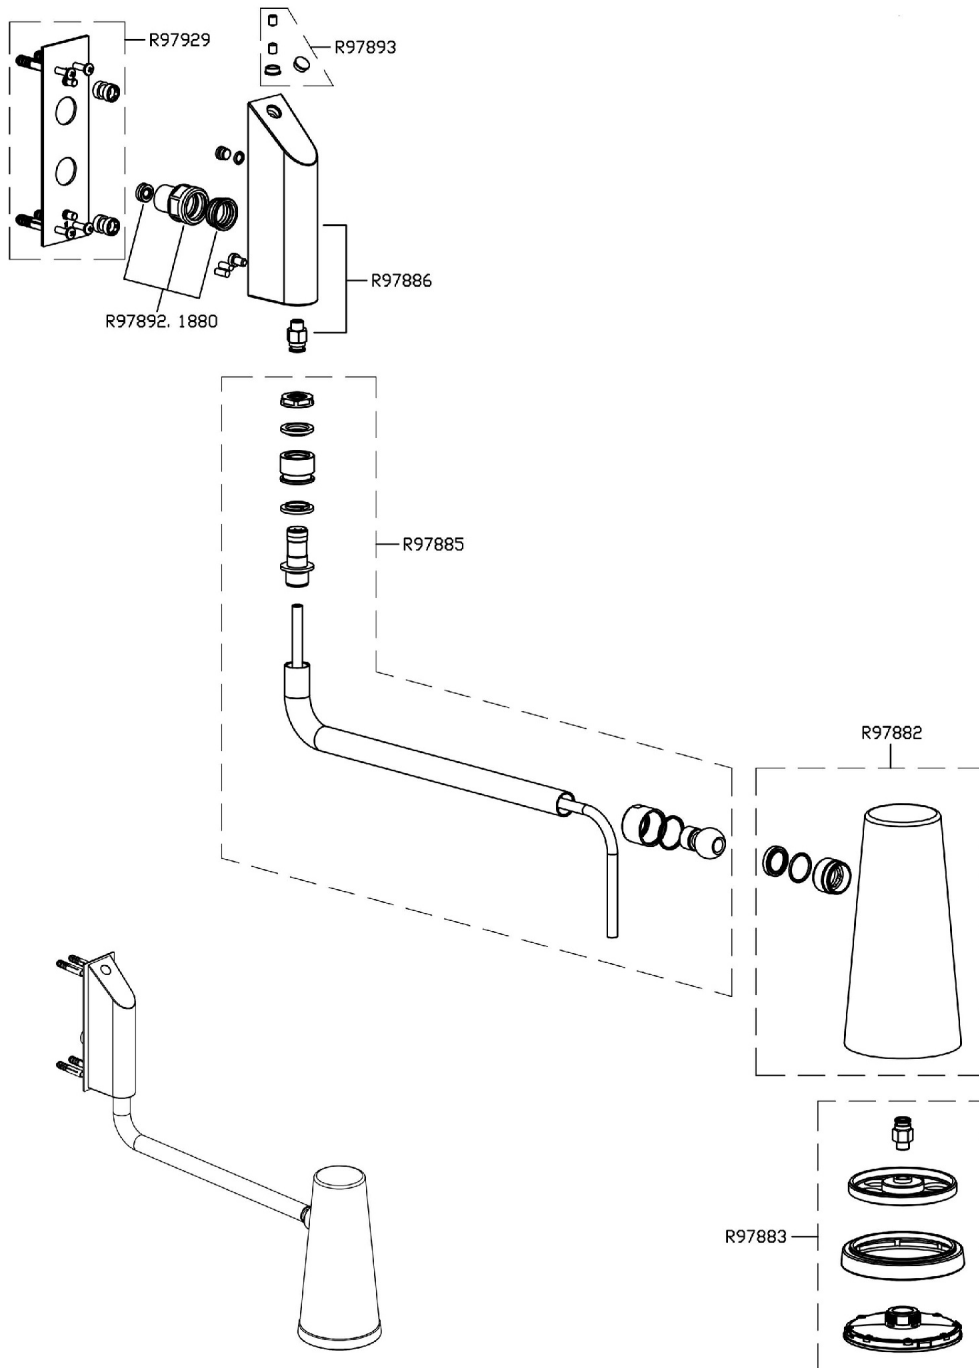

Brand ZUCCHETTI

Class SHOWER PLUS

SHOWER

Z94255.1900 Wall mounted shower head with adjustable arm.

Wall mounted shower head with adjustable arm and floating joint at the base of the shower head.
Flowrate 1,5 GPM

Z94255.1900

Overall Drawing

Brand ZUCCHETTI

Class

SHOWER PLUS

SHOWER

Z94255.1900 Exploded

Brand ZUCCHETTI

Class SHOWER PLUS

SHOWER

Z94255.1900 Certifications

USA

IAPMO

SHOWER

Z94255.1900 Weights and Sizes

Weight (lb)	3,49 (Kg)	7,694054 (lb)
Volume (dc3) - (in3)	25,09 (dc3)	0,001531 (in3)
h (mm) - (in)	120 (mm)	4,724412 (in)
L1 (mm) - (in)	380 (mm)	14,960638 (in)
L2 (mm) - (in)	550 (mm)	21,653555 (in)