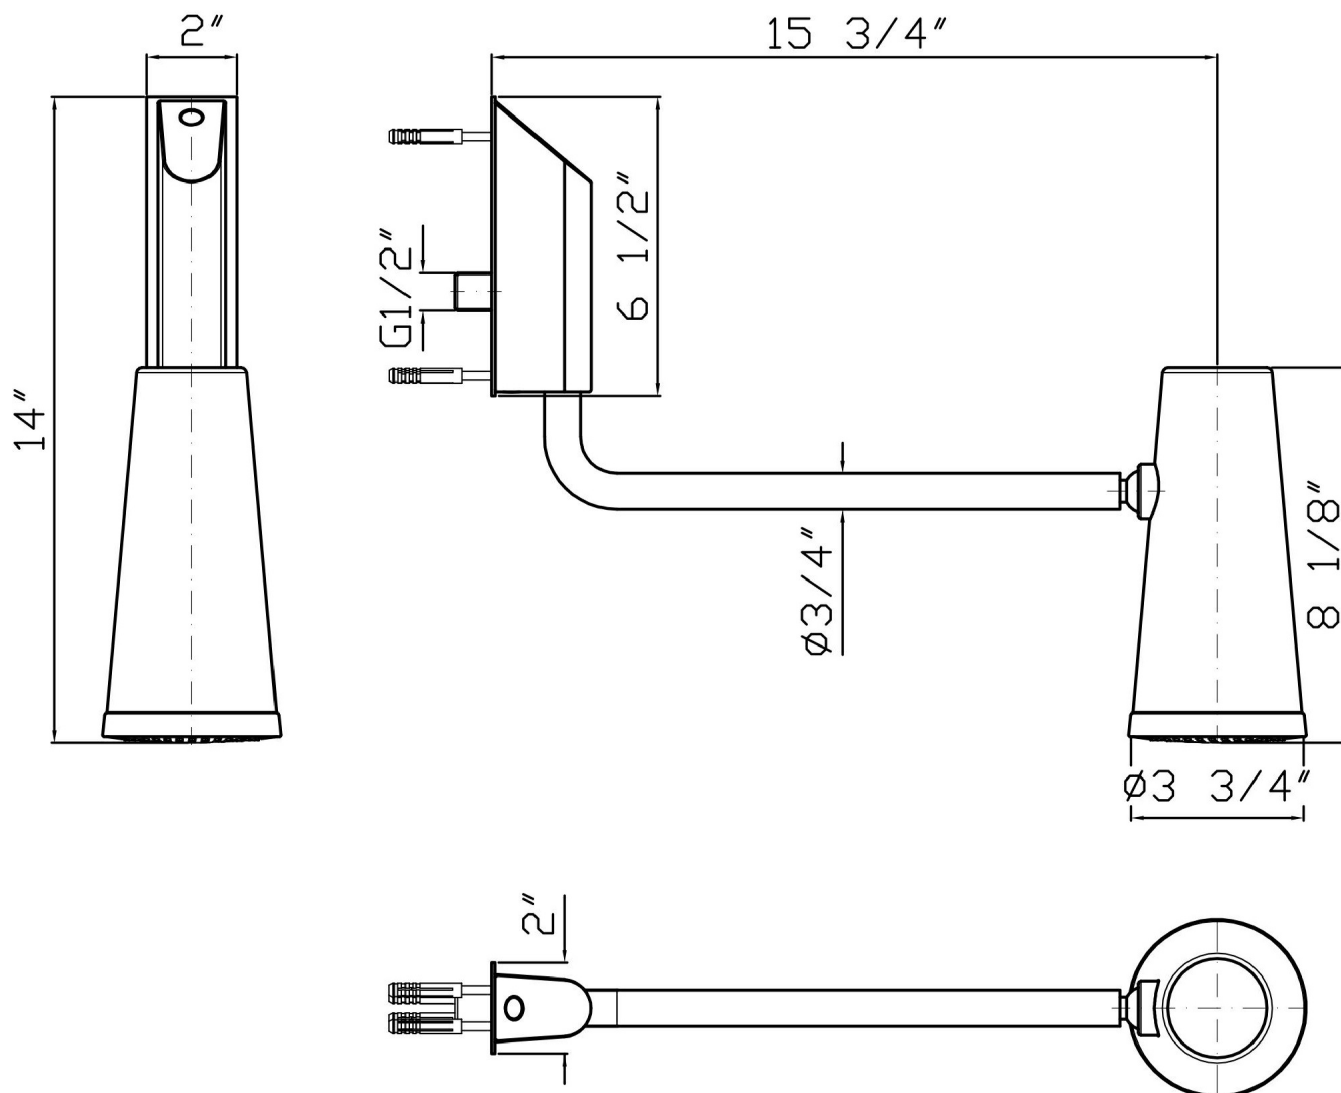

Brand ZUCCHETTI

Class SHOWER PLUS

SHOWER

Z94255.1900 Wall mounted shower head with adjustable arm.

Wall mounted shower head with adjustable arm and floating joint at the base of the shower head.
Flowrate 1,5 GPM

Z94255.1900

Overall Drawing

Brand ZUCCHETTI

Class

SHOWER PLUS

SHOWER

Z94255.1900 Exploded

Brand ZUCCHETTI

Class SHOWER PLUS

SHOWER

Z94255.1900 Certifications

USA

IAPMO

SHOWER

Z94255.1900 Weights and Sizes

Weight (lb)	3,49 (Kg)	7,694054 (lb)
Volume (dc3) - (in3)	25,09 (dc3)	0,001531 (in3)
h (mm) - (in)	120 (mm)	4,724412 (in)
L1 (mm) - (in)	380 (mm)	14,960638 (in)
L2 (mm) - (in)	550 (mm)	21,653555 (in)