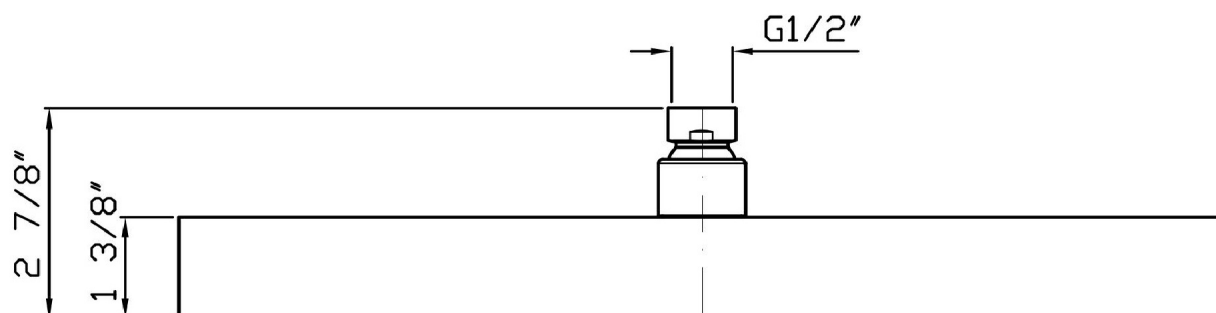

SHOWER

Z94145.1900

Overall Drawing