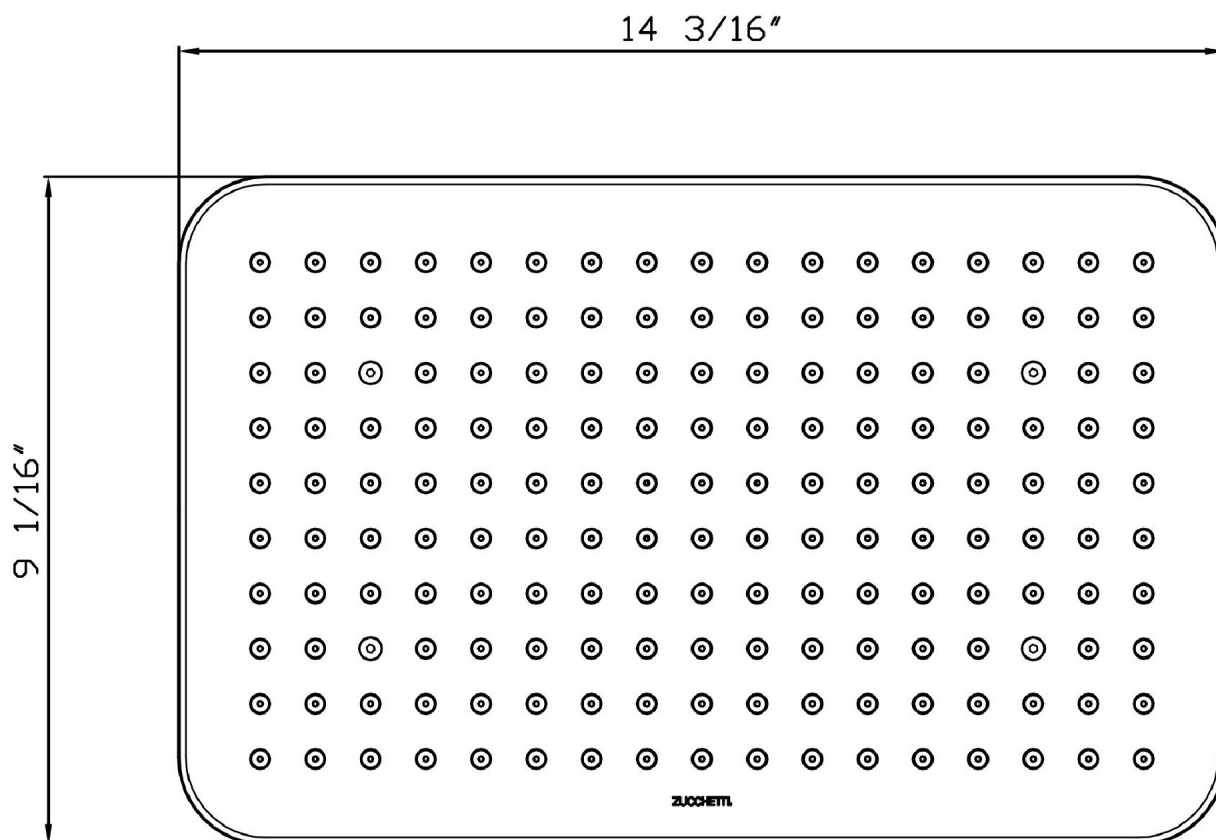

SHOWER

Z94145.1900

Overall Drawing