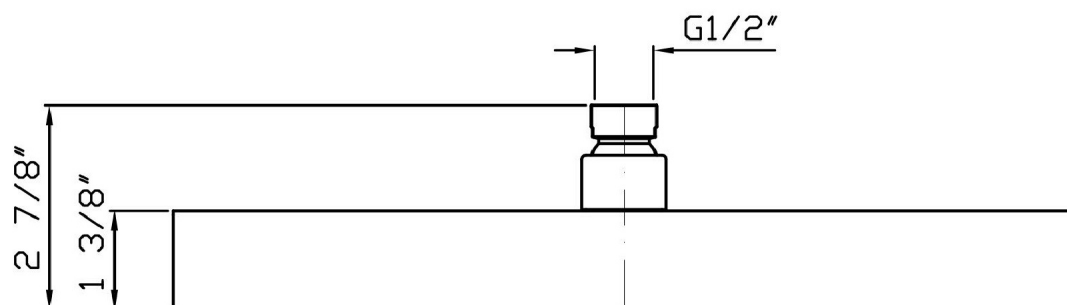

Brand ZUCCHETTI

Class

SHOWER PLUS

SHOWER

Z94142.1900

Ø12 5/8" shower head to be combined with a shower arm.

Ø12 5/8" stainless steel shower head to be combined with a shower arm.
Flowrate 1,5 GPM.

Finishes

Chrome

Emb. Matt White

W1

Emb. Matt Black

N1

SHOWER

Z94142.1900 Overall Drawing

Brand ZUCCHETTI

Class SHOWER PLUS

SHOWER

Z94142.1900 Certifications

USA

IAPMO

SHOWER

Z94142.1900 Weights and Sizes

Weight (lb)	3,85 (Kg)	8,48771 (lb)
Volume (dc3) - (in3)	17,24 (dc3)	0,001052 (in3)
h (mm) - (in)	130 (mm)	5,118113 (in)
L1 (mm) - (in)	340 (mm)	13,385834 (in)
L2 (mm) - (in)	390 (mm)	15,354339 (in)