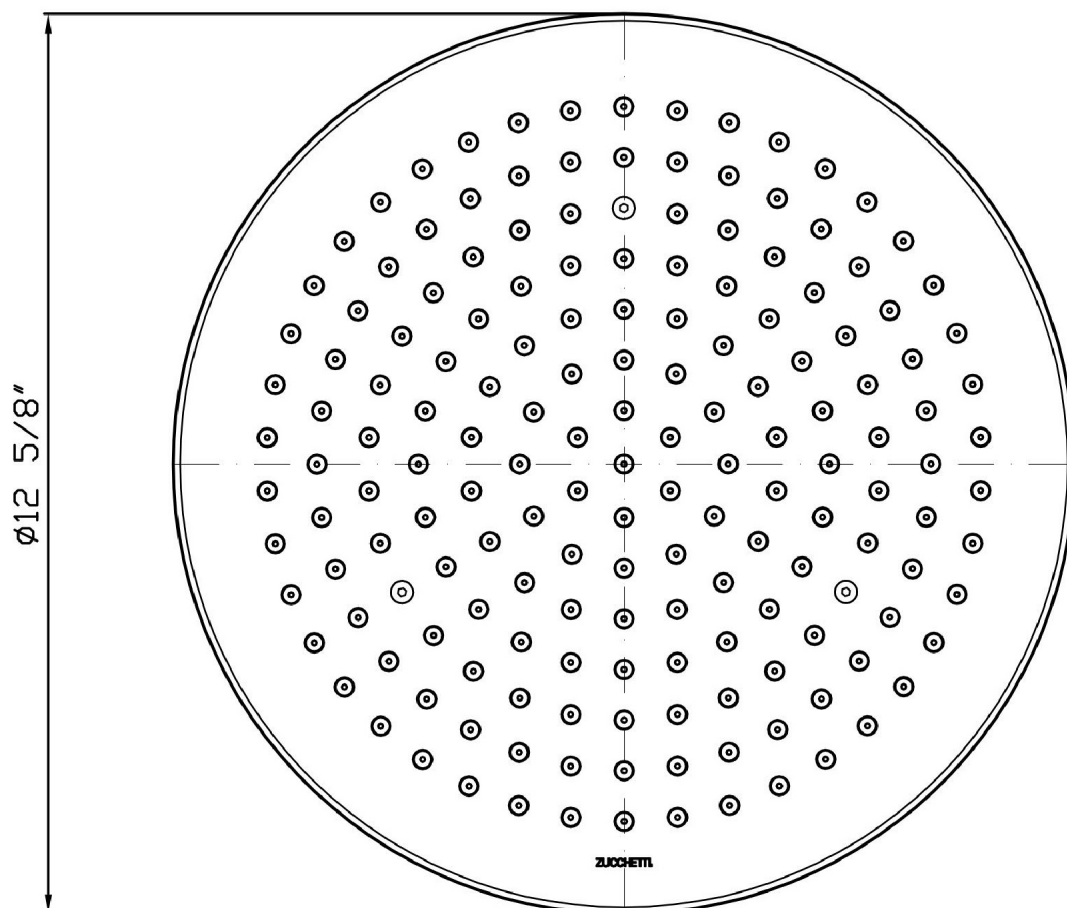

Brand ZUCCHETTI

Class

SHOWER PLUS

SHOWER

Z94142.1900

Ø12 5/8" shower head to be combined with a shower arm.

Ø12 5/8" stainless steel shower head to be combined with a shower arm.
Flowrate 1,5 GPM.

Finishes

Chrome

Emb. Matt White

W1

Emb. Matt Black

N1

SHOWER

Z94142.1900 Overall Drawing

Brand ZUCCHETTI

Class SHOWER PLUS

SHOWER

Z94142.1900 Certifications

USA

IAPMO

SHOWER

Z94142.1900 Weights and Sizes

Weight (lb)	3,85 (Kg)	8,48771 (lb)
Volume (dc3) - (in3)	17,24 (dc3)	0,001052 (in3)
h (mm) - (in)	130 (mm)	5,118113 (in)
L1 (mm) - (in)	340 (mm)	13,385834 (in)
L2 (mm) - (in)	390 (mm)	15,354339 (in)