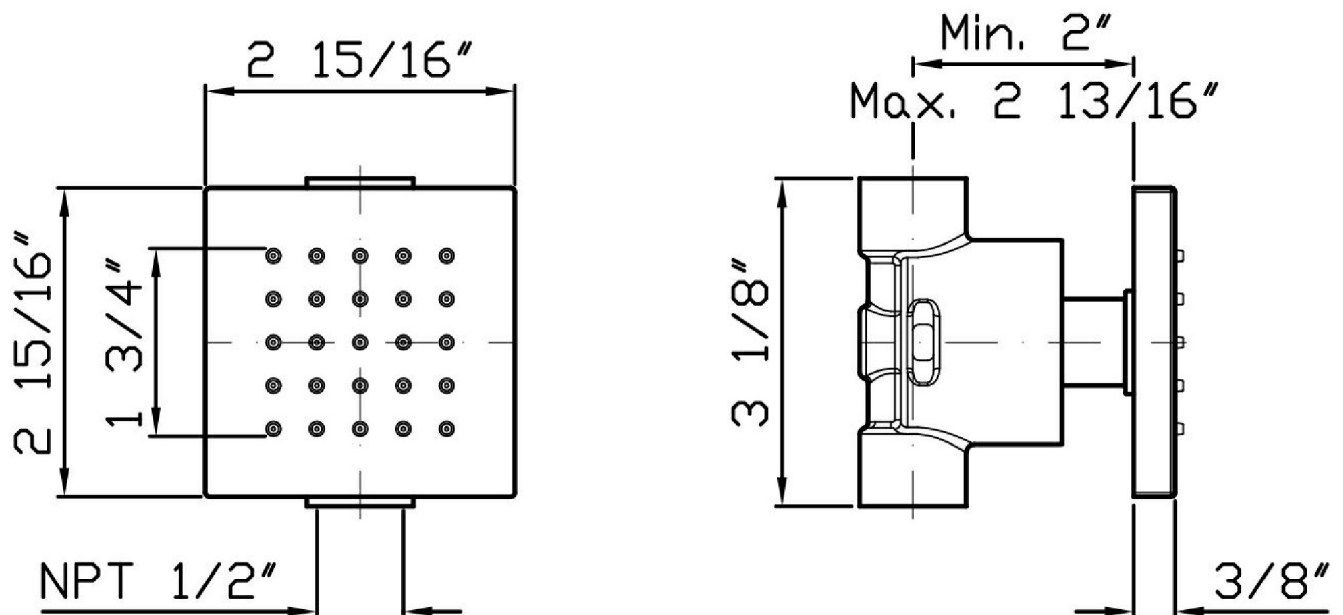

Brand ZUCCHETTI

Class SHOWER PLUS

SHOWER

Z92907.1880 Lateral shower head, simple jet.

Lateral shower head, simple jet, with anti-limescale system.

Finishes

Chrome

Brand ZUCCHETTI

Class

SHOWER PLUS

SHOWER

Z92907.1880 Overall Drawing

Brand ZUCCHETTI

Class

SHOWER PLUS

SHOWER

Z92907.1880

Weights and Sizes

Weight (lb)	0,81 (Kg)	1,785726 (lb)
Volume (dc3) - (in3)	1,45 (dc3)	0,000088 (in3)
h (mm) - (in)	90 (mm)	3,543309 (in)
L1 (mm) - (in)	100 (mm)	3,93701 (in)
L2 (mm) - (in)	160 (mm)	6,299216 (in)