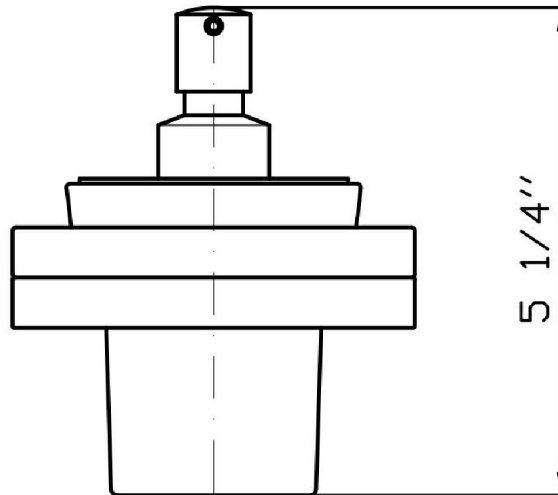

Brand ZUCCHETTI

Class

ACCESSORIES

NUDE

ZAD715

Overall Drawing