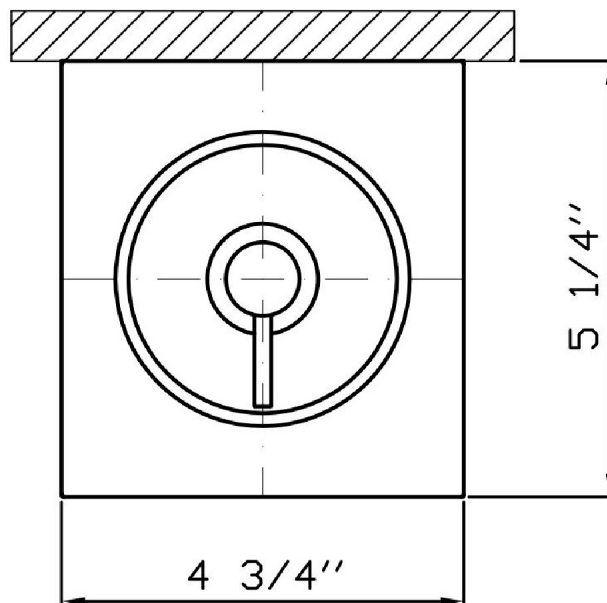

Brand ZUCCHETTI

Class

ACCESSORIES

NUDE

ZAD715

Overall Drawing