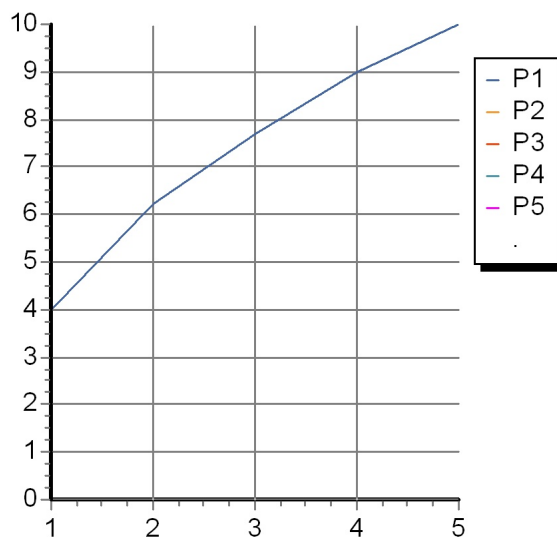

## KITCHEN

ZP6285

Pesi e Misure / Weights and Sizes

Peso ( Kg ) Weight ( lb )	3,79 ( Kg )	8,355434 ( lb )
Volume ( dc3 ) - ( in3 )	15,98 ( dc3 )	0,000975 ( in3 )
h ( mm ) - ( in )	90 ( mm )	3,543309 ( in )
L1 ( mm ) - ( in )	335 ( mm )	13,1889835 ( in )
L2 ( mm ) - ( in )	530 ( mm )	20,866153 ( in )