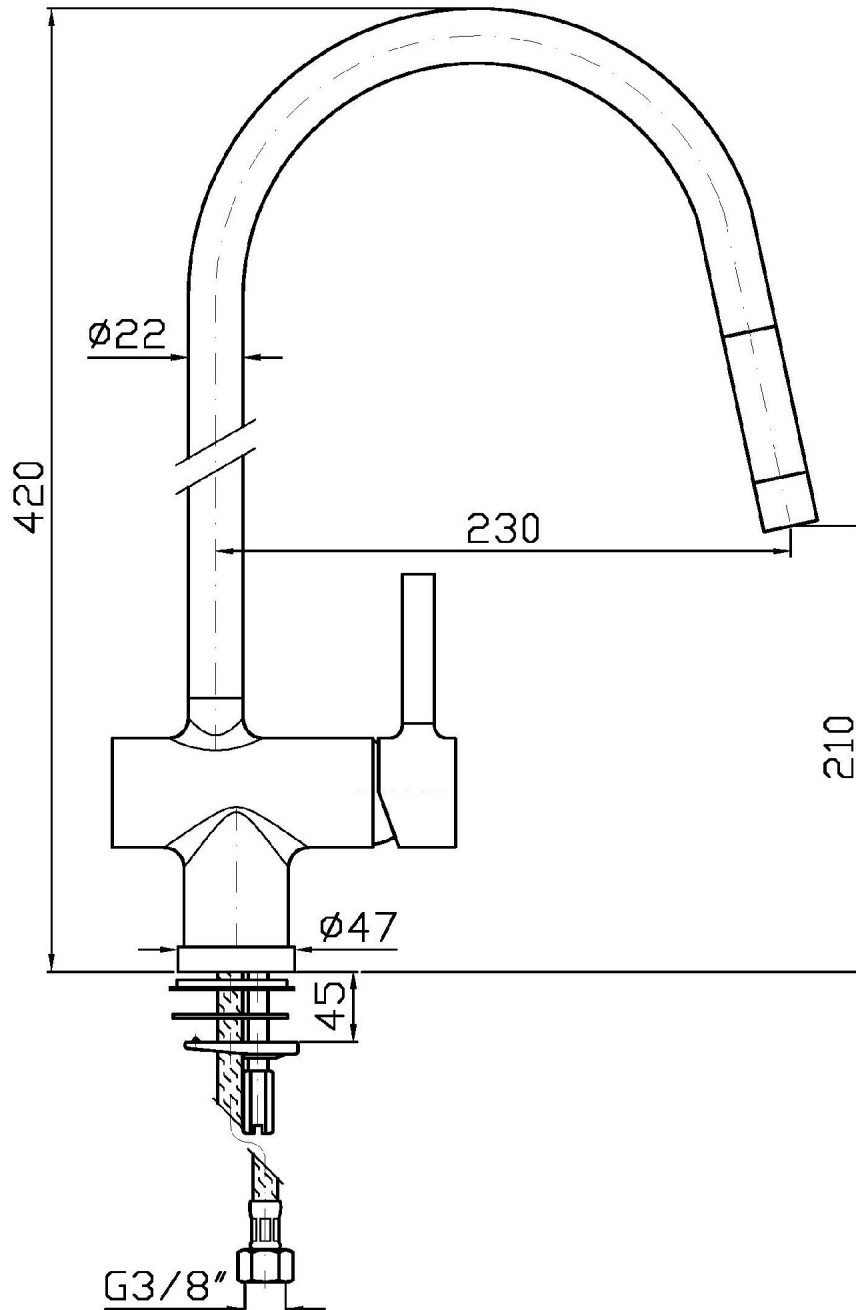

## KITCHEN

ZP6285

Disegno Complessivo / Overall Drawing

## KITCHEN

ZP6285

Pesi e Misure / Weights and Sizes

Peso ( Kg ) Weight ( lb )	3,79 ( Kg )	8,355434 ( lb )
Volume ( dc3 ) - ( in3 )	15,98 ( dc3 )	0,000975 ( in3 )
h ( mm ) - ( in )	90 ( mm )	3,543309 ( in )
L1 ( mm ) - ( in )	335 ( mm )	13,1889835 ( in )
L2 ( mm ) - ( in )	530 ( mm )	20,866153 ( in )