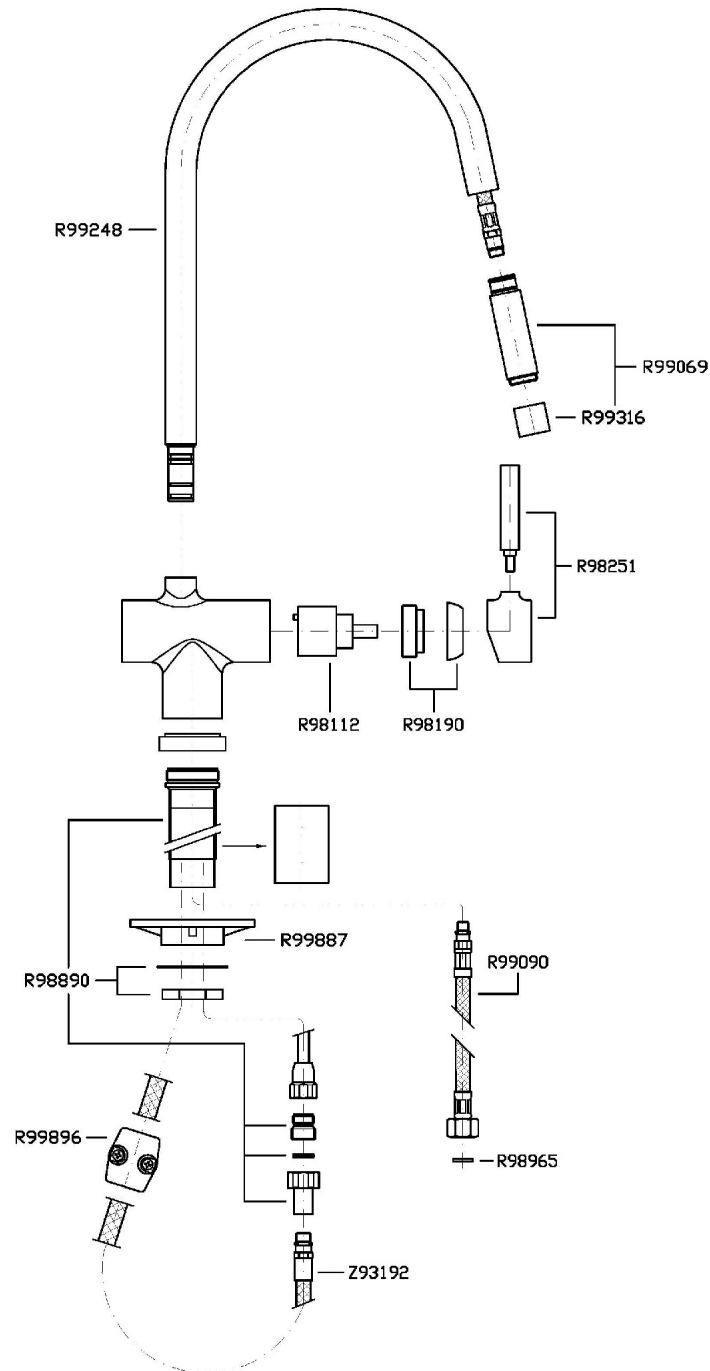

KITCHEN

ZP6285

Esplosi / Exploded