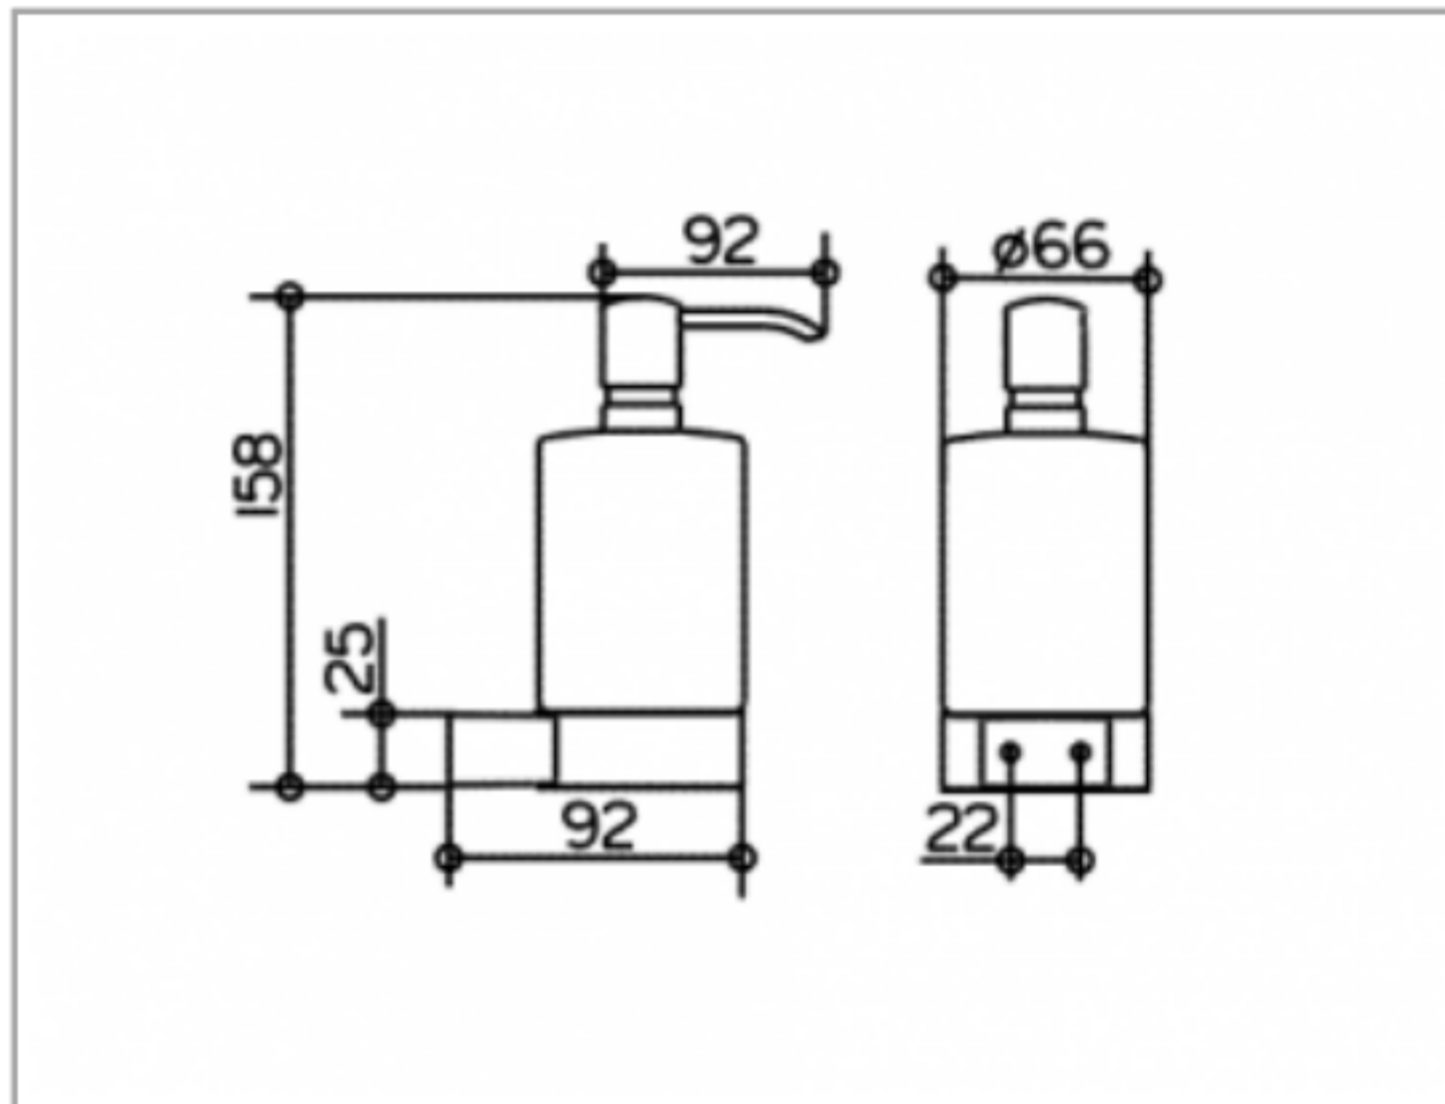

Plan  
14953019000 Lotion dispenser

**PRODUCT**

**DRAWING**

**PRODUCT ATTRIBUTES**

crystal glass matt, complete with holder and pump  
Capacity: approx. 250 ml  
Dosage: approx. 0,5 ml/stroke

**SURFACE**

chrome-plated

**SPECIFICATIONS**

KEUCO PLAN lotion dispenser 14953019000. for wall installation (250 ml)  
Chrome-plated lotion dispenser  
Wall mounted model complete with a removable crystal glass insert  
For easy cleaning and filling.  
An exchangeable, high-class and long-lasting pump.  
Capacity: 250 ml. for standard liquid soap.  
Dosage: approx. 0.5 ml/stroke.  
Base diameter: 66 mm. height 162 mm.  
Projection: 96 mm  
The lotion dispenser is fitted with 2 hidden fixing points  
Incl. corrosion-free mounting material