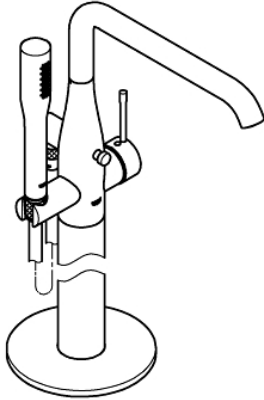

Product Description:
ESSENCE
Single-Handle Bathtub Faucet

Standard Specification:

- Final installation set for:
- 45 984
- Requires Rough-In Set (29 038 001) (sold separately)
- **GROHE SilkMove** 1.4" (35 mm) ceramic cartridge
- With temperature limiter
- **GROHE StarLight** chrome finish
- Automatic diverter: bath/shower
- Swivel tubular spout with mousseur and stop limiter
- 10 7/8" (277 mm) spout reach
- 1/2" (13mm) Integrated non-return valve in the shower outlet
- With shower holder
- 49" (1250mm) SilverFlex shower hose (28 362 000)
- Protected against backflow
- Min. recommended pressure: 15 psi (1.0 bar)

Pure Freude
an Wasser

GROHE

Product Description:
ESSENCE
Single-Handle Bathtub Faucet

Standard Specification:

- Final installation set for:
- 45 984
- Requires Rough-In Set (29 038 001) (sold separately)
- **GROHE SilkMove** 1.4" (35 mm) ceramic cartridge
- With temperature limiter
- **GROHE StarLight** finish
- Automatic diverter: bath/shower
- Swivel tubular spout with mousseur and stop limiter
- 10 7/8" (277 mm) spout reach
- 1/2" (13mm) Integrated non-return valve in the shower outlet
- With shower holder
- 49" (1250mm) SilverFlex shower hose (28 362 000)
- Protected against backflow
- Min. recommended pressure: 15 psi (1.0 bar)