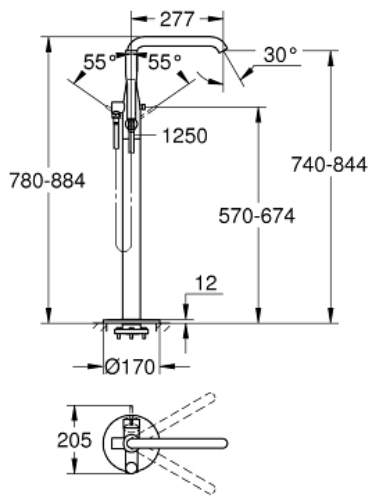

Product Description:
ESSENCE
Single-Handle Bathtub Faucet

Standard Specification:

- Final installation set for:
- 45 984
- Requires Rough-In Set (29 038 001) (sold separately)
- **GROHE SilkMove** 1.4" (35 mm) ceramic cartridge
- With temperature limiter
- **GROHE StarLight** chrome finish
- Automatic diverter: bath/shower
- Swivel tubular spout with mousseur and stop limiter
- 10 7/8" (277 mm) spout reach
- 1/2" (13mm) Integrated non-return valve in the shower outlet
- With shower holder
- 49" (1250mm) SilverFlex shower hose (28 362 000)
- Protected against backflow
- Min. recommended pressure: 15 psi (1.0 bar)

Pure Freude
an Wasser

GROHE

Product Description:
ESSENCE
Single-Handle Bathtub Faucet

Standard Specification:

- Final installation set for:
- 45 984
- Requires Rough-In Set (29 038 001) (sold separately)
- **GROHE SilkMove** 1.4" (35 mm) ceramic cartridge
- With temperature limiter
- **GROHE StarLight** finish
- Automatic diverter: bath/shower
- Swivel tubular spout with mousseur and stop limiter
- 10 7/8" (277 mm) spout reach
- 1/2" (13mm) Integrated non-return valve in the shower outlet
- With shower holder
- 49" (1250mm) SilverFlex shower hose (28 362 000)
- Protected against backflow
- Min. recommended pressure: 15 psi (1.0 bar)

Applicable Codes & Standards:

- ASME A112.18.1/CSA B125.1
- ICC/ANSI A117.1

Color:

- 23491ENA Brushed nickel