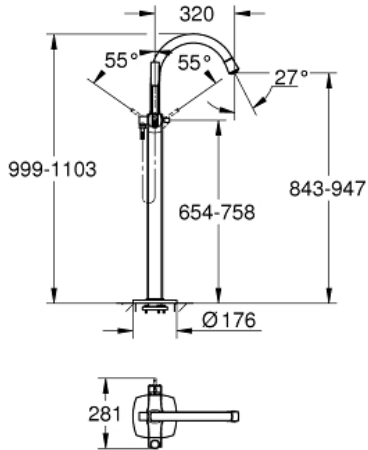

GRANDERA
Single-Handle Bathtub Faucet
MODEL # 2331800A

Pure Freude
an Wasser

GROHE

Product Description:
GRANDERA
Single-Handle Bathtub Faucet

Standard Specification:

- Requires Rough-In Set (29 038) (sold separately)
- GROHE SilkMove ceramic cartridge
- GROHE StarLight chrome finish
- Automatic diverter: bath/shower
- Spout with flow control
- 1/2" integrated non-return valves in the shower outlet
- With shower holder
- Silverflex shower hose 49" (1250 mm)
- Protected against backflow
- Min. recommended pressure: 15 psi (1.0 bar)
- Max Flow Rate (hand shower): 2.0 gpm (7.6 l/min)

Applicable Codes & Standards:

- Energy Policy Act of 1992
- ASME A112.18.1/CSA B125.1
- ICC/ANSI A117.1

Color:

- 2331800A StarLight Chrome