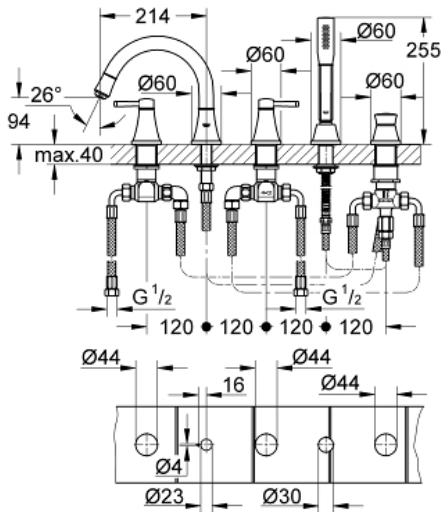

GRANDERA
 Five-Hole Bathtub Faucet with
 Handshower

MODEL # 1991900A

Pure Freude
 an Wasser

Product Description:
GRANDERA
 Five-Hole Bathtub Faucet with Handshower

- Standard Specification:**
- 1/2" (13mm) ceramic cartridge (90° turn)
 - **GROHE StarLight** chrome finish
 - Consisting of:
 - Pre-assembled spout mounting
 - single lever valve operating element
 - Bath spout with flow control and diverter
 - Metal shower hose 59"
 - Stainless steel flex lines
 - Connection for shower hose
 - Protected against backflow
 - Min. recommended pressure: 15 psi (1.0 bar)
 - Max Flow Rate (hand shower): 2.0 gpm (7.6 l/min)

- Applicable Codes & Standards:**
- Energy Policy Act of 1992
 - ASME A112.18.1/CSA B125.1
 - ICC/ANSI A117.1

- Color:**
- 1991900A StarLight Chrome