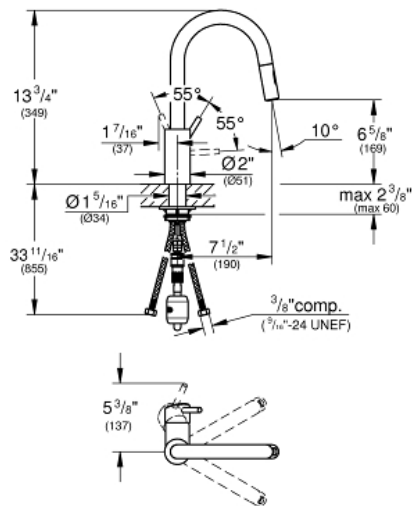

CONCETTO  
MODEL # 31479001

Pure Freude  
an Wasser

GROHE

**Product Description:**  
CONCETTO

**Standard Specification:**

- GROHE SilkMove 1.4" (35 mm) ceramic cartridge
- Pull-out dual spray
- Flow strainer
- Adjustable flow rate limiter
- Swivel spout
- Swivel area 360°
- Protected against backflow
- Stainless steel flex lines
- Quick installation system

**Color:**

□ 31479001 StarLight Chrome