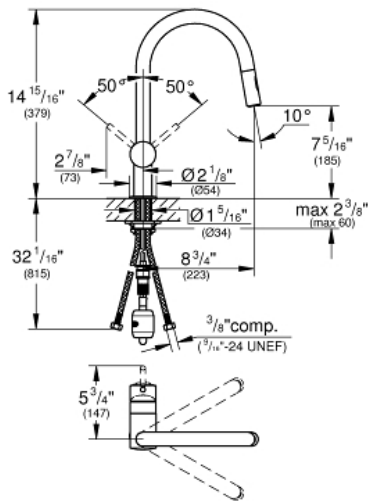

MINTA  
Single-Handle Kitchen Faucet  
MODEL # 31378003

Pure Freude  
an Wasser

GROHE

**Product Description:**  
**MINTA**  
**Single-Handle Kitchen Faucet**

**Standard Specification:**

- C-spout
- Single hole installation
- **GROHE SilkMove** ceramic cartridge
- **GROHE StarLight** chrome finish
- Adjustable flow rate limiter
- Pull-out dual spray
- Diverter: laminar spray/SpeedClean shower jet
- Swivel Spout
- Integrated non-return valve
- **SpeedClean** anti-lime system
- Flexible hose connections
- Quick installation system
- Single Lever handle
- Variable Handle Positioning
- Spout Reach 8 9/16"
- Protected against backflow
- Max Flow Rate: 1.75 gpm (6.6 L/min)

**Color:**

- 31378003 StarLight Chrome