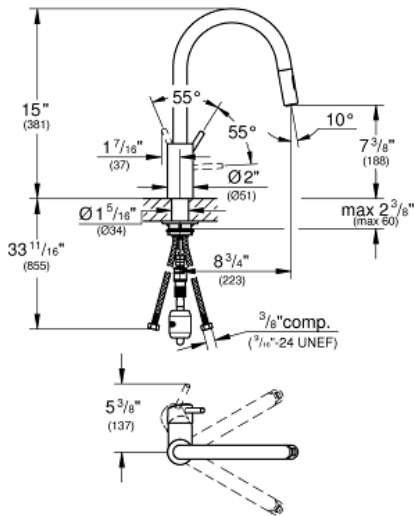

CONCETTO
MODEL # 3134910E

Pure Freude
an Wasser

Product Description:
CONCETTO

Standard Specification:

- High spout
- Single hole installation
- **GROHE StarLight** finish
- **GROHE SilkMove** 1.4" (35 mm) ceramic cartridge
- **GROHE EcoJoy** 1.5 gpm (5.7 l/min) flow restrictor
- Flow strainer
- Swivel spout
- Integrated non-return valve
- Protected against backflow
- Stainless steel flex lines
- Quick installation system
- Max Flow Rate: 1.75 gpm (6.6 L/min)

Color:

□ 3134910E StarLight Chrome