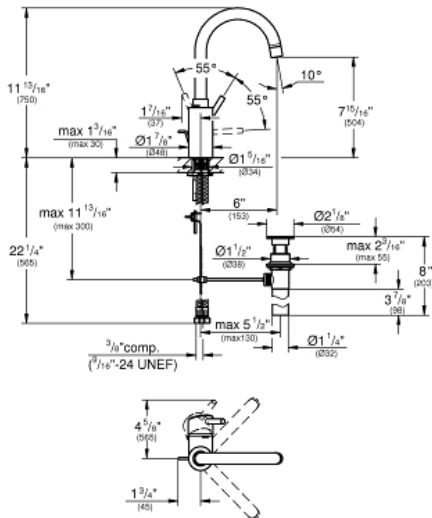

CONCETTO

Single-Handle Bathroom Faucet L-Size

MODEL # 32138002

GROHE CANADA, INC. | 5900 Avebury Road, Mississauga, Ontario, Canada L5R 3M3
Phone: 905-271-2929 | Fax: 905-271-9494 | info@grohe.ca

Pure Freude
an Wasser

Product Description:

CONCETTO

Single-Handle Bathroom Faucet L-Size

Standard Specification:

- Single hole installation
- Covered lever fixing
- **GROHE SilkMove** 1.4" (35 mm) ceramic cartridge
- Adjustable flow rate limiter
- **GROHE StarLight** chrome finish
- **GROHE QuickFix** rapid installation system
- Flow control
- Swivel tubular spout with stop limiter
- Pop-up waste set 1 1/4"
- Stainless steel flex lines
- Max flow rate: 1.2 gpm (4.56 L/min)
- Optional temperature limiter ref. no. 46 375

Color:

- 32138002 StarLight Chrome

CONCETTO

Single-Handle Bathroom Faucet L-Size

MODEL # 32138EN2

GROHE CANADA, INC. | 5900 Avebury Road, Mississauga, Ontario, Canada L5R 3M3
Phone: 905-271-2929 | Fax: 905-271-9494 | info@grohe.ca

Pure Freude
an Wasser

Product Description:

CONCETTO

Single-Handle Bathroom Faucet L-Size

Standard Specification:

- Single hole installation
- Covered lever fixing
- **GROHE SilkMove** 1.4" (35 mm) ceramic cartridge
- Adjustable flow rate limiter
- **GROHE StarLight** finish
- **GROHE QuickFix** rapid installation system
- Flow control
- Swivel tubular spout with stop limiter
- Pop-up waste set 1 1/4"
- Stainless steel flex lines
- Max flow rate: 1.2 gpm (4.56 L/min)
- Optional temperature limiter ref. no. 46 375