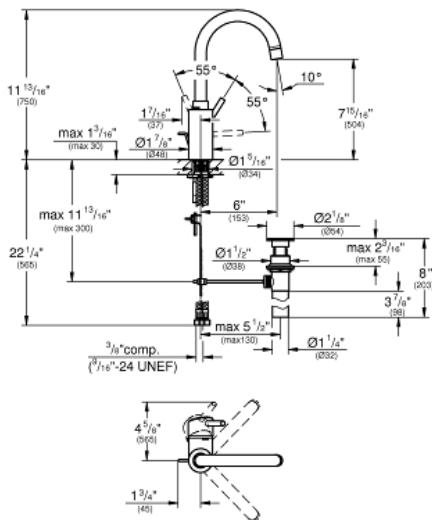

Product Description:

CONCETTO

Single-Handle Bathroom Faucet L-Size

Standard Specification:

- Single hole installation
- Covered lever fixing
- **GROHE SilkMove** 1.4" (35 mm) ceramic cartridge
- Adjustable flow rate limiter
- **GROHE StarLight** chrome finish
- **GROHE QuickFix** rapid installation system
- Flow control
- Swivel tubular spout with stop limiter
- Pop-up waste set 1 1/4"
- Stainless steel flex lines
- Max flow rate: 1.2 gpm (4.56 L/min)
- Optional temperature limiter ref. no. 46 375

Color:

- 32138002 StarLight Chrome

CONCETTO

Single-Handle Bathroom Faucet L-Size

MODEL # 32138EN2

GROHE CANADA, INC. | 5900 Avebury Road, Mississauga, Ontario, Canada L5R 3M3
Phone: 905-271-2929 | Fax: 905-271-9494 | info@grohe.ca

Pure Freude
an Wasser

Product Description:

CONCETTO

Single-Handle Bathroom Faucet L-Size

Standard Specification:

- Single hole installation
- Covered lever fixing
- **GROHE SilkMove** 1.4" (35 mm) ceramic cartridge
- Adjustable flow rate limiter
- **GROHE StarLight** finish
- **GROHE QuickFix** rapid installation system
- Flow control
- Swivel tubular spout with stop limiter
- Pop-up waste set 1 1/4"
- Stainless steel flex lines
- Max flow rate: 1.2 gpm (4.56 L/min)
- Optional temperature limiter ref. no. 46 375