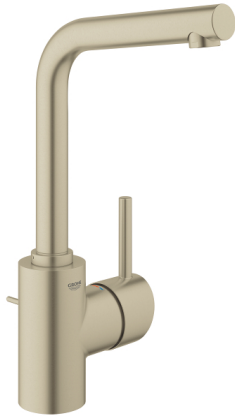

CONCETTO

Single-Handle Bathroom Faucet L-Size

MODEL # 23737002

GROHE CANADA, INC. | 5900 Avebury Road, Mississauga, Ontario, Canada L5R 3M3
Phone: 905-271-2929 | Fax: 905-271-9494 | info@grohe.ca

Pure Freude
an Wasser

Product Description:

CONCETTO

Single-Handle Bathroom Faucet L-Size

Standard Specification:

- Single hole installation
- Metal lever handle
- **GROHE SilkMove** 1.4" (35 mm) ceramic cartridge
- **GROHE StarLight** chrome finish
- **GROHE QuickFix** installation system
- 7" swivel spout reach
- Metal pop-up drain
- Stainless steel flex lines
- Max flow rate: 1.2 gpm (4.56 L/min)
- Optional temperature limiter ref. no. 46 375

Color:

- 23737002 StarLight Chrome

CONCETTO

Single-Handle Bathroom Faucet L-Size

MODEL # 23737EN2

GROHE CANADA, INC. | 5900 Avebury Road, Mississauga, Ontario, Canada L5R 3M3
Phone: 905-271-2929 | Fax: 905-271-9494 | info@grohe.ca

Pure Freude
an Wasser

Product Description:

CONCETTO

Single-Handle Bathroom Faucet L-Size

Standard Specification:

- Single hole installation
- Metal lever handle
- **GROHE SilkMove** 1.4" (35 mm) ceramic cartridge
- **GROHE StarLight** finish
- **GROHE QuickFix** installation system
- 7" swivel spout reach
- Metal pop-up drain
- Stainless steel flex lines
- Max flow rate: 1.2 gpm (4.56 L/min)
- Optional temperature limiter ref. no. 46 375