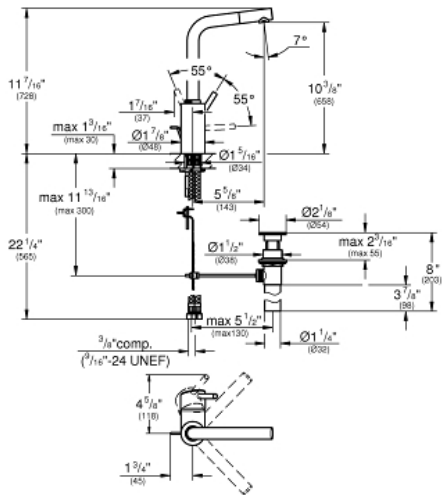

Product Description:

CONCETTO

Single-Handle Bathroom Faucet L-Size

Standard Specification:

- Single hole installation
- Metal lever handle
- **GROHE SilkMove** 1.4" (35 mm) ceramic cartridge
- **GROHE StarLight** chrome finish
- **GROHE QuickFix** installation system
- 7" swivel spout reach
- Metal pop-up drain
- Stainless steel flex lines
- Max flow rate: 1.2 gpm (4.56 L/min)
- Optional temperature limiter ref. no. 46 375

Pure Freude
an Wasser

Product Description:

CONCETTO

Single-Handle Bathroom Faucet L-Size

Standard Specification:

- Single hole installation
- Metal lever handle
- **GROHE SilkMove** 1.4" (35 mm) ceramic cartridge
- **GROHE StarLight** finish
- **GROHE QuickFix** installation system
- 7" swivel spout reach
- Metal pop-up drain
- Stainless steel flex lines
- Max flow rate: 1.2 gpm (4.56 L/min)
- Optional temperature limiter ref. no. 46 375