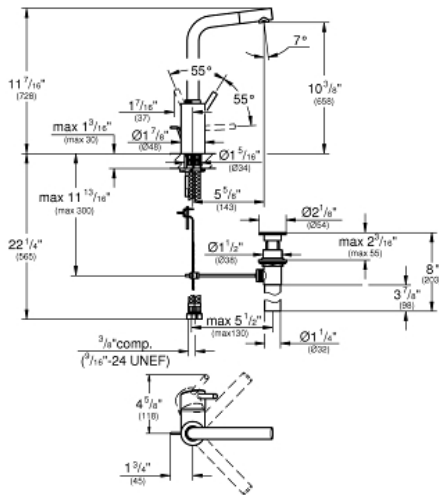

CONCETTO

Single-Handle Bathroom Faucet L-Size

MODEL # 23737002

GROHE CANADA, INC. | 5900 Avebury Road, Mississauga, Ontario, Canada L5R 3M3
Phone: 905-271-2929 | Fax: 905-271-9494 | info@grohe.ca

Pure Freude
an Wasser

Product Description:

CONCETTO

Single-Handle Bathroom Faucet L-Size

Standard Specification:

- Single hole installation
- Metal lever handle
- **GROHE SilkMove** 1.4" (35 mm) ceramic cartridge
- **GROHE StarLight** chrome finish
- **GROHE QuickFix** installation system
- 7" swivel spout reach
- Metal pop-up drain
- Stainless steel flex lines
- Max flow rate: 1.2 gpm (4.56 L/min)
- Optional temperature limiter ref. no. 46 375

Color:

- 23737002 StarLight Chrome

CONCETTO

Single-Handle Bathroom Faucet L-Size

MODEL # 23737EN2

GROHE CANADA, INC. | 5900 Avebury Road, Mississauga, Ontario, Canada L5R 3M3
Phone: 905-271-2929 | Fax: 905-271-9494 | info@grohe.ca

Pure Freude
an Wasser

Product Description:

CONCETTO

Single-Handle Bathroom Faucet L-Size

Standard Specification:

- Single hole installation
- Metal lever handle
- **GROHE SilkMove** 1.4" (35 mm) ceramic cartridge
- **GROHE StarLight** finish
- **GROHE QuickFix** installation system
- 7" swivel spout reach
- Metal pop-up drain
- Stainless steel flex lines
- Max flow rate: 1.2 gpm (4.56 L/min)
- Optional temperature limiter ref. no. 46 375