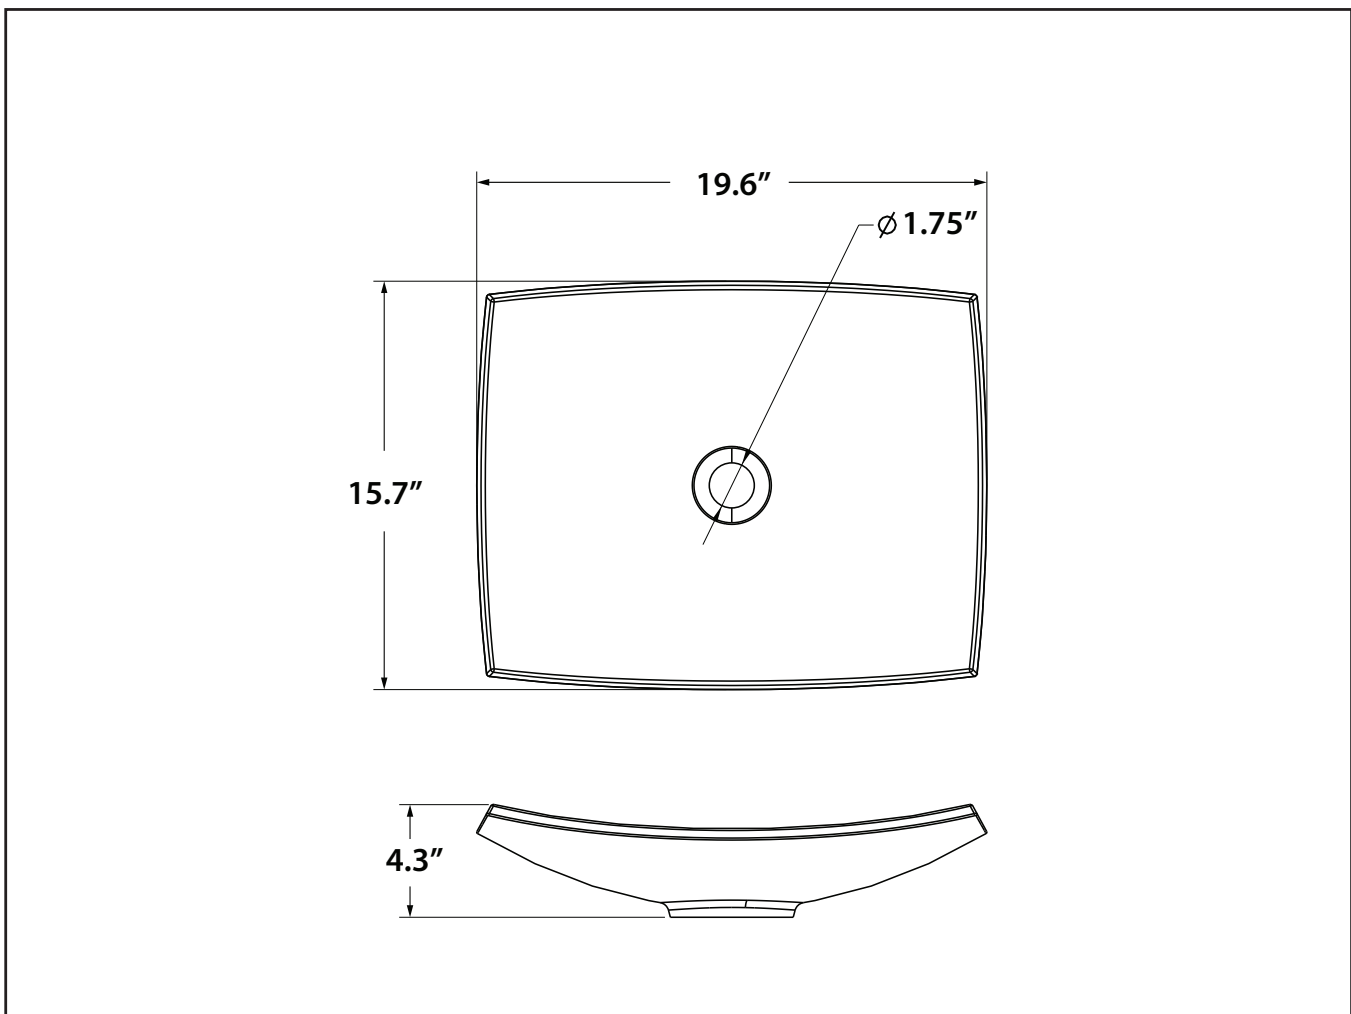

KSV-3MW

KRAUS Natura Composite Bathroom Sink

Kräus®
SPECIFICATION SHEET

Material

Composite

Installation Type

Vessel

Bowl Shape

Rectangular

Drain

Type: W/O Overflow

Drain Hole Size: 1.75"

Dimensions

Sink Dimensions: 19.6" x 15.7" x 4.3"

Accessories Included

Sponge, Buffing Paper

Optional

Pop-Up Drain: PU-10

Grid Drain: PU-12

P-Trap: PT-50

Kraus Lifetime Limited Warranty: See website for details www.kraususa.com

1.800.775.0703 / customerservice@kraususa.com