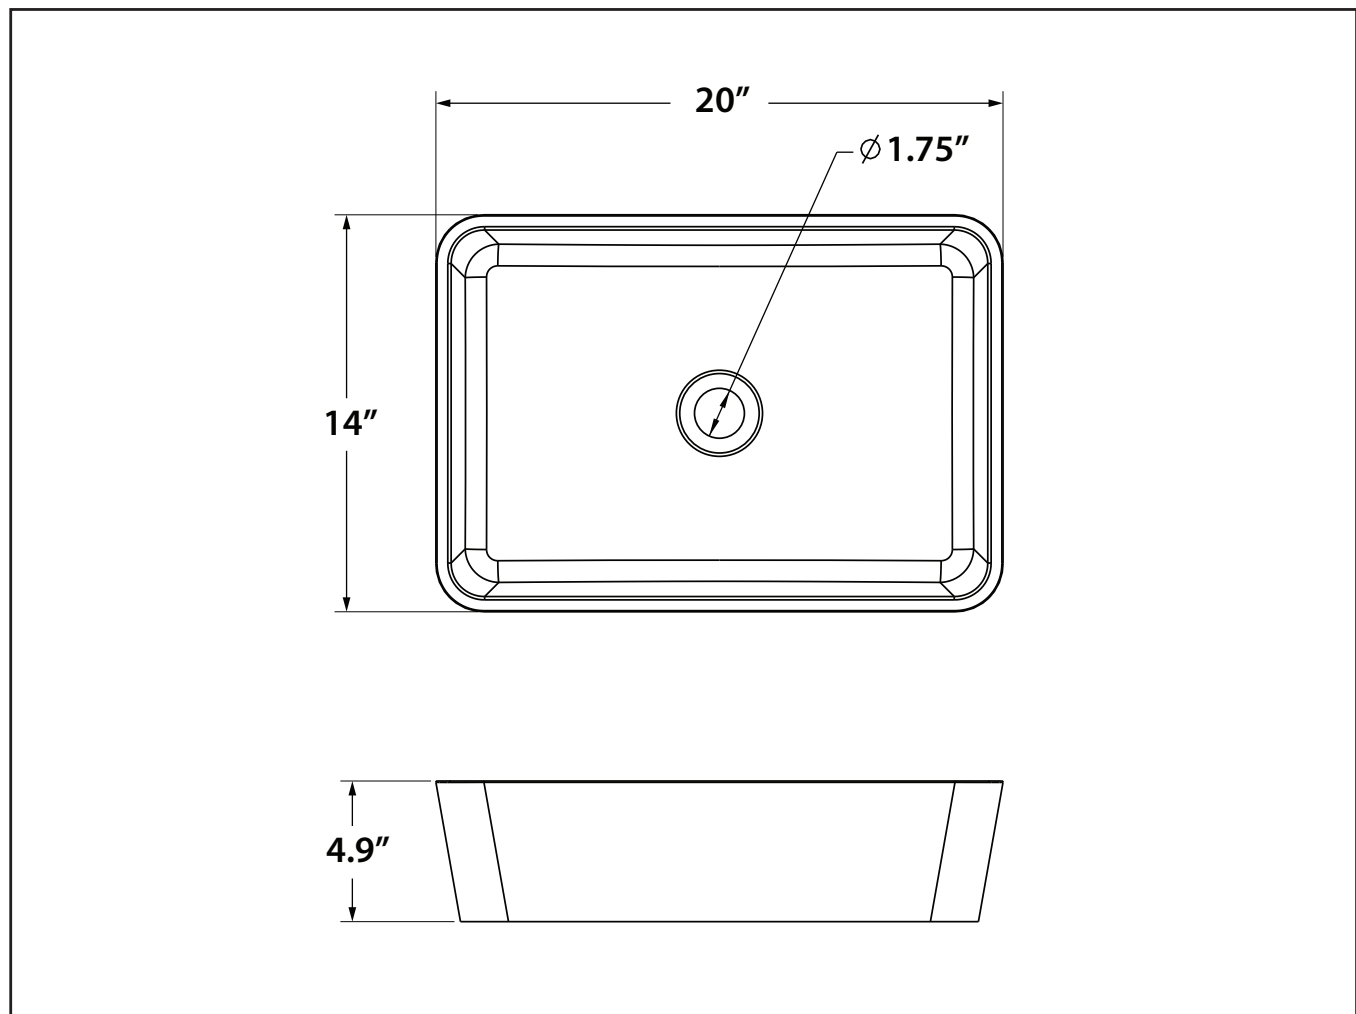

KSV-2MW

KRAUS Natura Composite Bathroom Sink

Kräus®
SPECIFICATION SHEET

Material

Composite

Installation Type

Vessel

Bowl Shape

Rectangular

Drain

Type: W/O Overflow

Drain Hole Size: 1.75"

Dimensions

Sink Dimensions: 20" x 14" x 4.9"

Accessories Included

Sponge, Buffing Paper

Optional

Pop-Up Drain: PU-10

Grid Drain: PU-12

P-Trap: PT-50

Kraus Lifetime Limited Warranty: See website for details www.kraususa.com

1.800.775.0703 / customerservice@kraususa.com