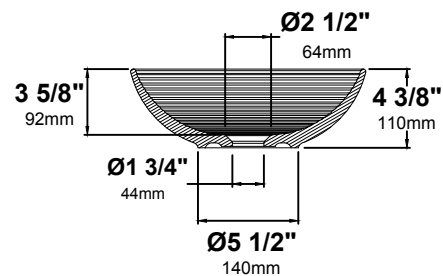

FEATURES

- Vitreous China
- Round Vessel Sink
- Without Overflow
- 1 3/4" Drain Hole Size
- 13" x 4 3/8"

OPTIONAL ACCESSORIES

- Pop-Up Drain: PU-20

CODES/STANDARDS:

CSA B45.11
 IAPMO Z401
 ADA Compliant

KRAUS LIMITED LIFETIME WARRANTY

See website for details www.kraususa.com

AVAILABLE COLORS

Glossy White

NOMINAL DIMENSIONS

Sink Diameter	Sink Height	Drain
13"	4 3/8"	1 3/4"

TOP VIEW

FRONT VIEW