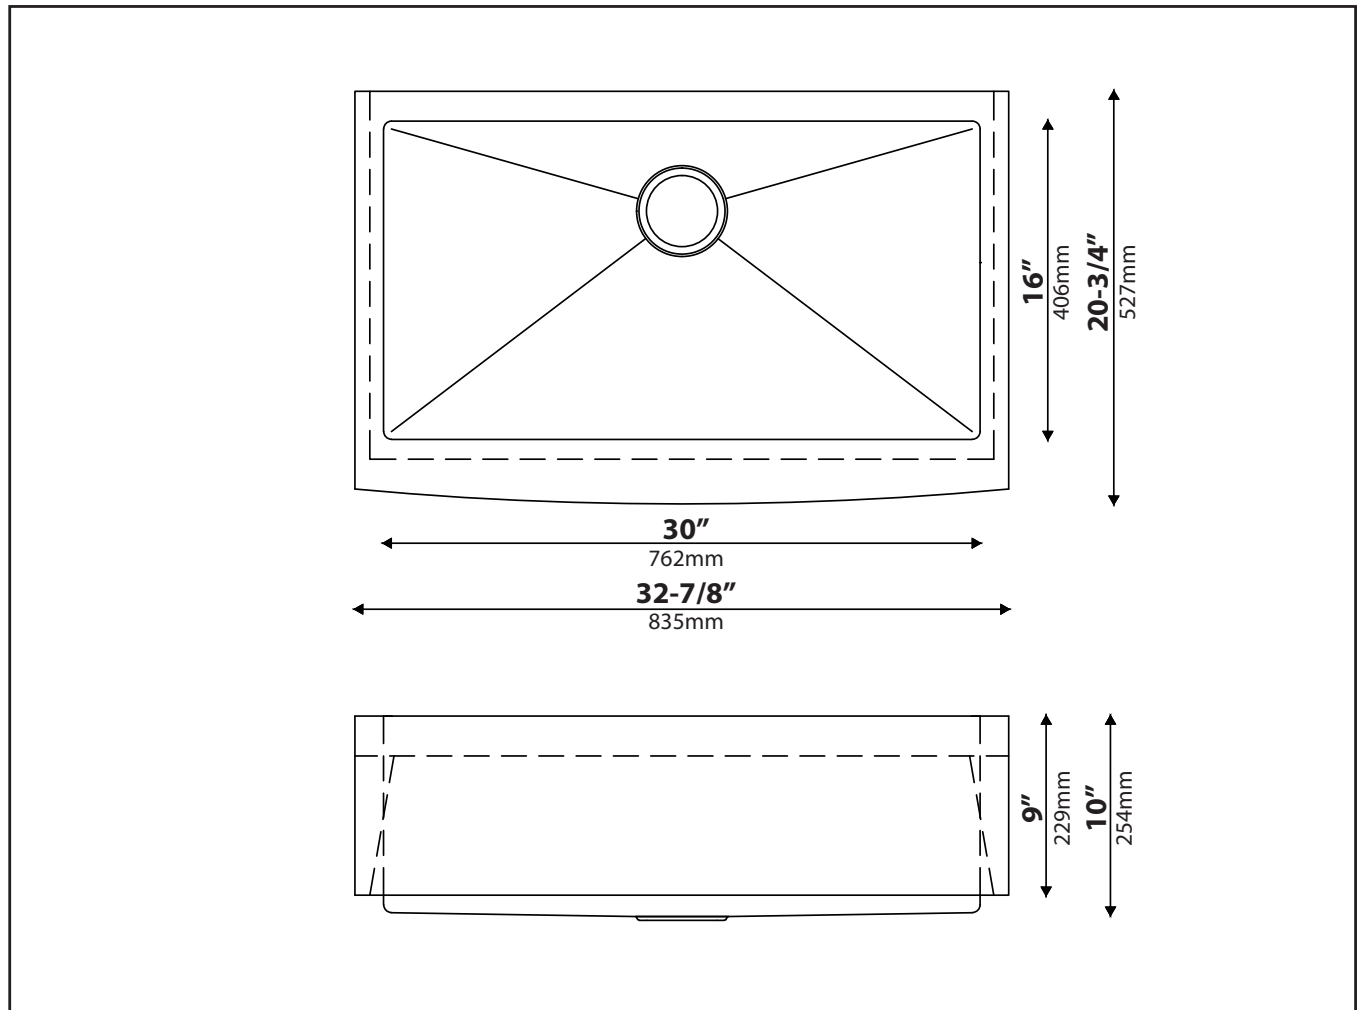

KHF200-33

Standart PRO™ 33 Inch 16 Gauge Single Bowl
Stainless Steel Farmhouse Kitchen Sink
Satin Finish

Material

16 Gauge Stainless Steel

Minimum Cabinet Size

Undermount : 33"

Installation Type

Undermount

Dimensions

Sink Dimensions: 32 7/8" x 20 3/4" x 10"

Bowl Type

Single Bowl Sink
Apron Front: Apron Front
Handmade

Accessories Included

KBG-200-33, BST-1, Template, Towel

Technology

Noise Defend

Kraus Limited Lifetime Warranty: See website for details www.kraususa.com

1.800.775.0703 / customerservice@kraususa.com