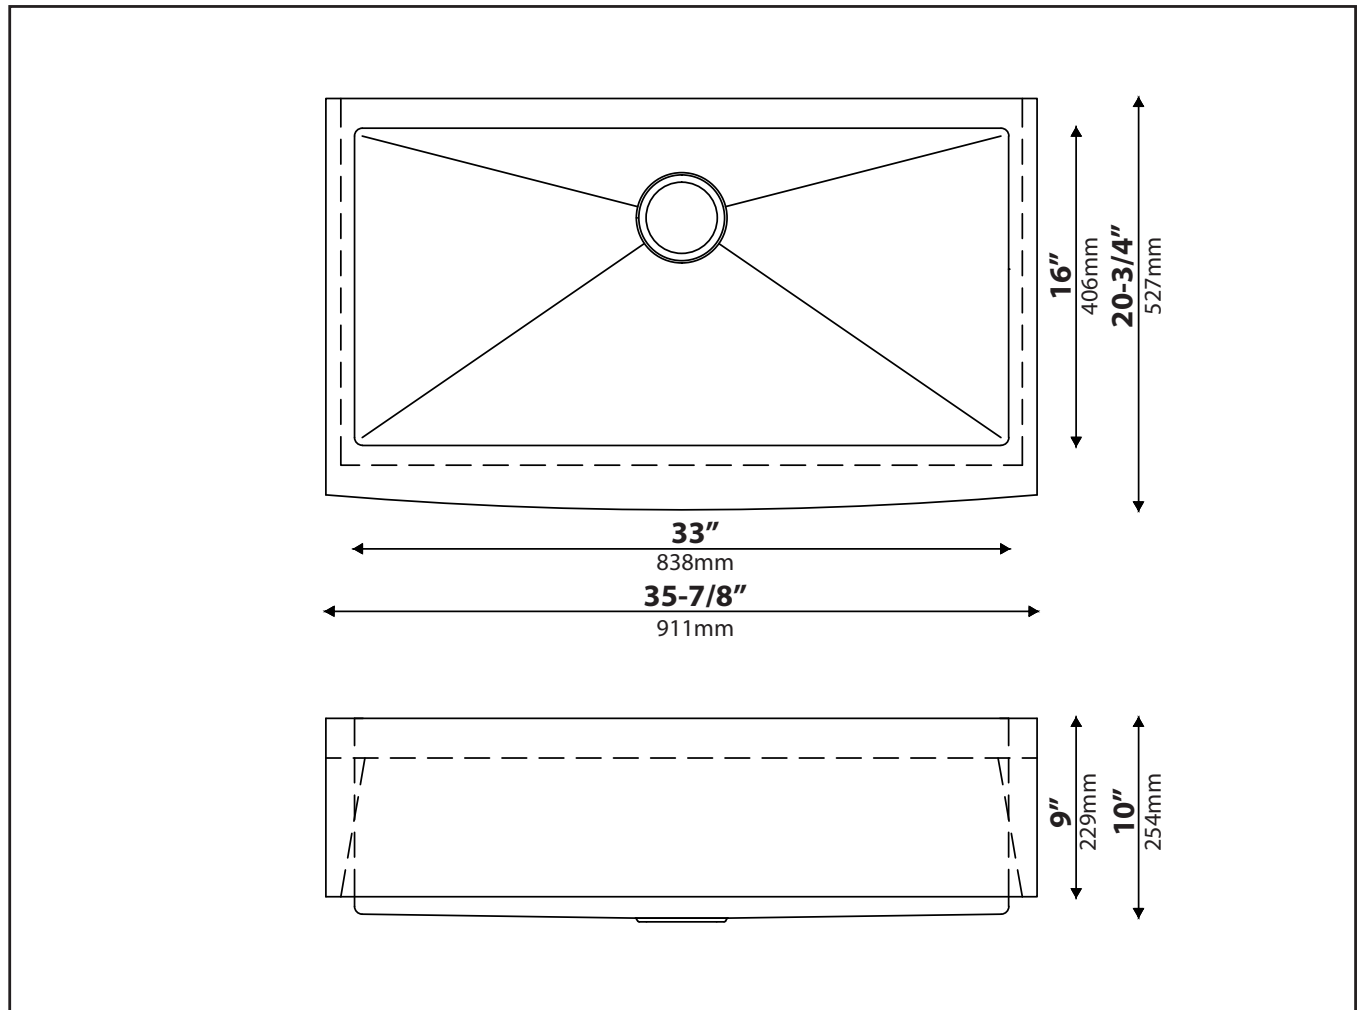

KHF200-36

Standart PRO™ 36 Inch 16 Gauge Single Bowl
Stainless Steel Farmhouse Kitchen Sink
Satin Finish

Material

16 Gauge Stainless Steel

Installation Type

Undermount

Bowl Type

Single Bowl Sink
Apron Front: Apron Front
Handmade

Technology

Noise Defend

Minimum Cabinet Size

Undermount : 36"

Dimensions

Sink Dimensions: 35 7/8" x 20 3/4" x 10"

Accessories Included

KBG-200-36, BST-1, Template, Towel

Optional Accessories

Garbage Disposal Adapter:

Kraus Limited Lifetime Warranty: See website for details www.kraususa.com

1.800.775.0703 / customerservice@kraususa.com