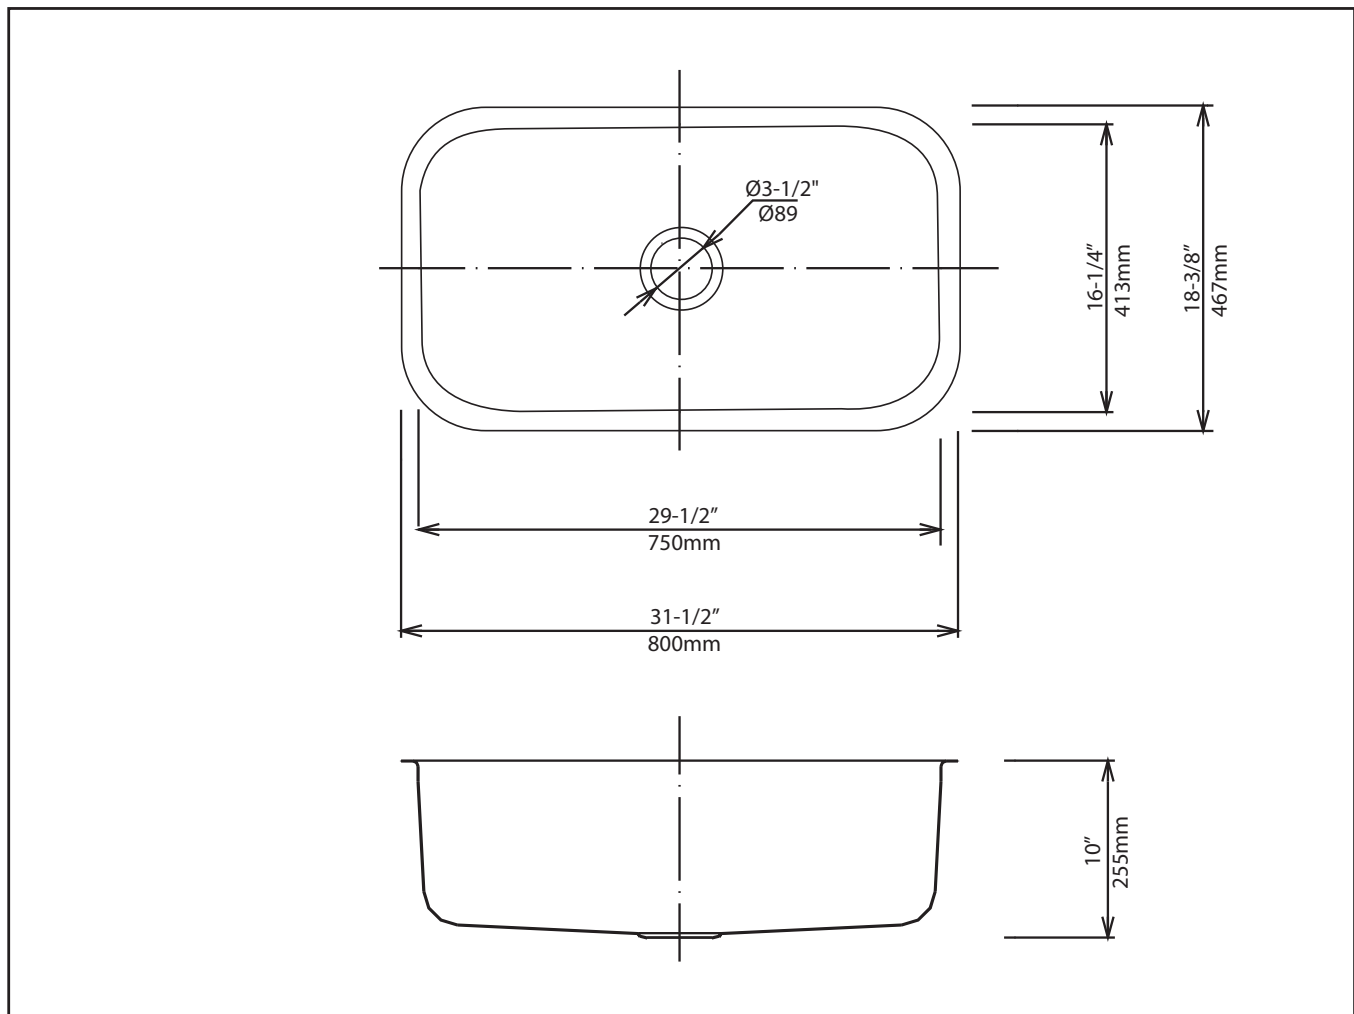

Technology

Noise Defend

Kraus Limited Lifetime Warranty: See website for details www.kraususa.com

1.800.775.0703 / customerservice@kraususa.com