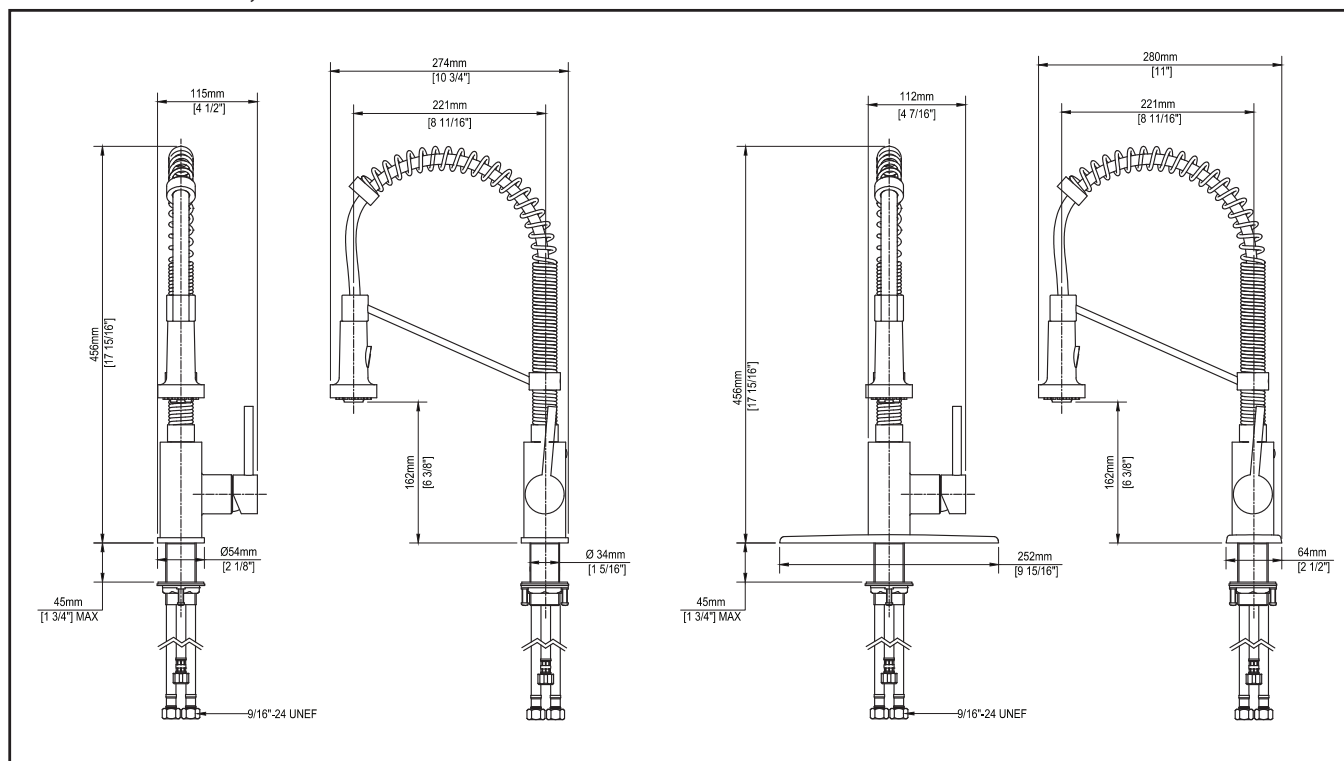

KPF-1610

Single Lever Commercial Style Pull-Pull Down Kitchen Faucet

Chrome / Stainless Steel / Stainless Steel Chrome /
Matte Black / Stainless Steel Matte Black Finishes

Kräus®

SPECIFICATION SHEET

Material

Body: Brass
Handle: Zinc
Sprayer: ABS
Waterway: Braided Nylon

Spout

Swivel: 180
Design: Commercial Spring
Pull Down

Sprayhead

Flow Rate: 1.8 gpm (6.8L/min) @ 60 psi
Aerator: Neoperl
Name: Cache Perlator Honeycomb
Function: Spray/Stream
Nozzles: Easy Clean Rubber Nozzles
Docking: Secure

Cartridge

Brand: Kerox
Size: 35mm
Style: Lever

Mounting

Holes: 1 Hole
Type: Brass Nut

Waterlines

Type : CAE
Flexible
Connections: 3/8"
Materials: Braided Stainless Steel
Included
Factory Installed

Dimensions

Overall Height: 18"
Spout Height: 6 3/8"
Spout Reach: 8 11/16"

Accessories Included

Weight, Hex Wrench, Escutcheon Plate (Sold Separately)

Kraus Lifetime Limited Warranty: See website for details www.kraususa.com

1.800.775.0703 / customerservice@kraususa.com

Listing: cUPC, NSF 61, NSF 372, AB1953, EPA, CALGreen, MASS, FTC, DOE, CEC, ADA

REV. August 7, 2017