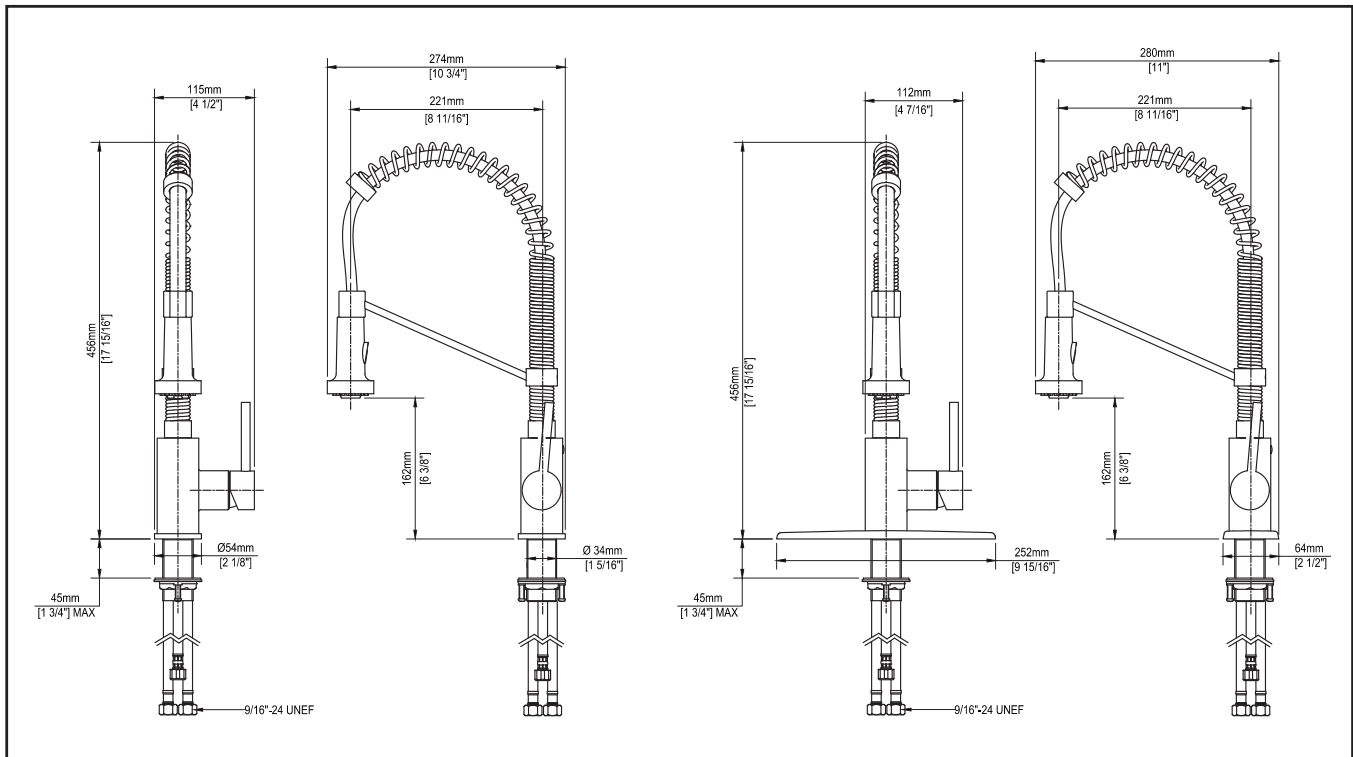

KPF-1610

Single Lever Commercial Style Pull-Pull Down Kitchen Faucet

Chrome / Stainless Steel / Stainless Steel Chrome /
Matte Black / Stainless Steel Matte Black Finishes

Kräus®

SPECIFICATION SHEET

Material

Body: Brass
Handle: Zinc
Sprayer: ABS
Waterway: Braided Nylon

Spout

Swivel: 180
Design: Commercial Spring
Pull Down

Sprayhead

Flow Rate: 1.8 gpm (6.8L/min) @ 60 psi
Aerator: Neoperl
Name: Cache Perlator Honeycomb
Function: Spray/Stream
Nozzles: Easy Clean Rubber Nozzles
Docking: Secure

Cartridge

Brand: Kerox
Size: 35mm
Style: Lever

Mounting

Holes: 1 Hole
Type: Brass Nut

Waterlines

Type : CAE
Flexible
Connections: 3/8"
Materials: Braided Stainless Steel
Included
Factory Installed

Dimensions

Overall Height: 18"
Spout Height: 6 3/8"
Spout Reach: 8 11/16"

Accessories Included

Weight, Hex Wrench, Escutcheon Plate (Sold Separately)

Kraus Lifetime Limited Warranty: See website for details www.kraususa.com

1.800.775.0703 / customerservice@kraususa.com

Listing: cUPC, NSF 61, NSF 372, AB1953, EPA, CALGreen, MASS, FTC, DOE, CEC, ADA

REV. August 7, 2017