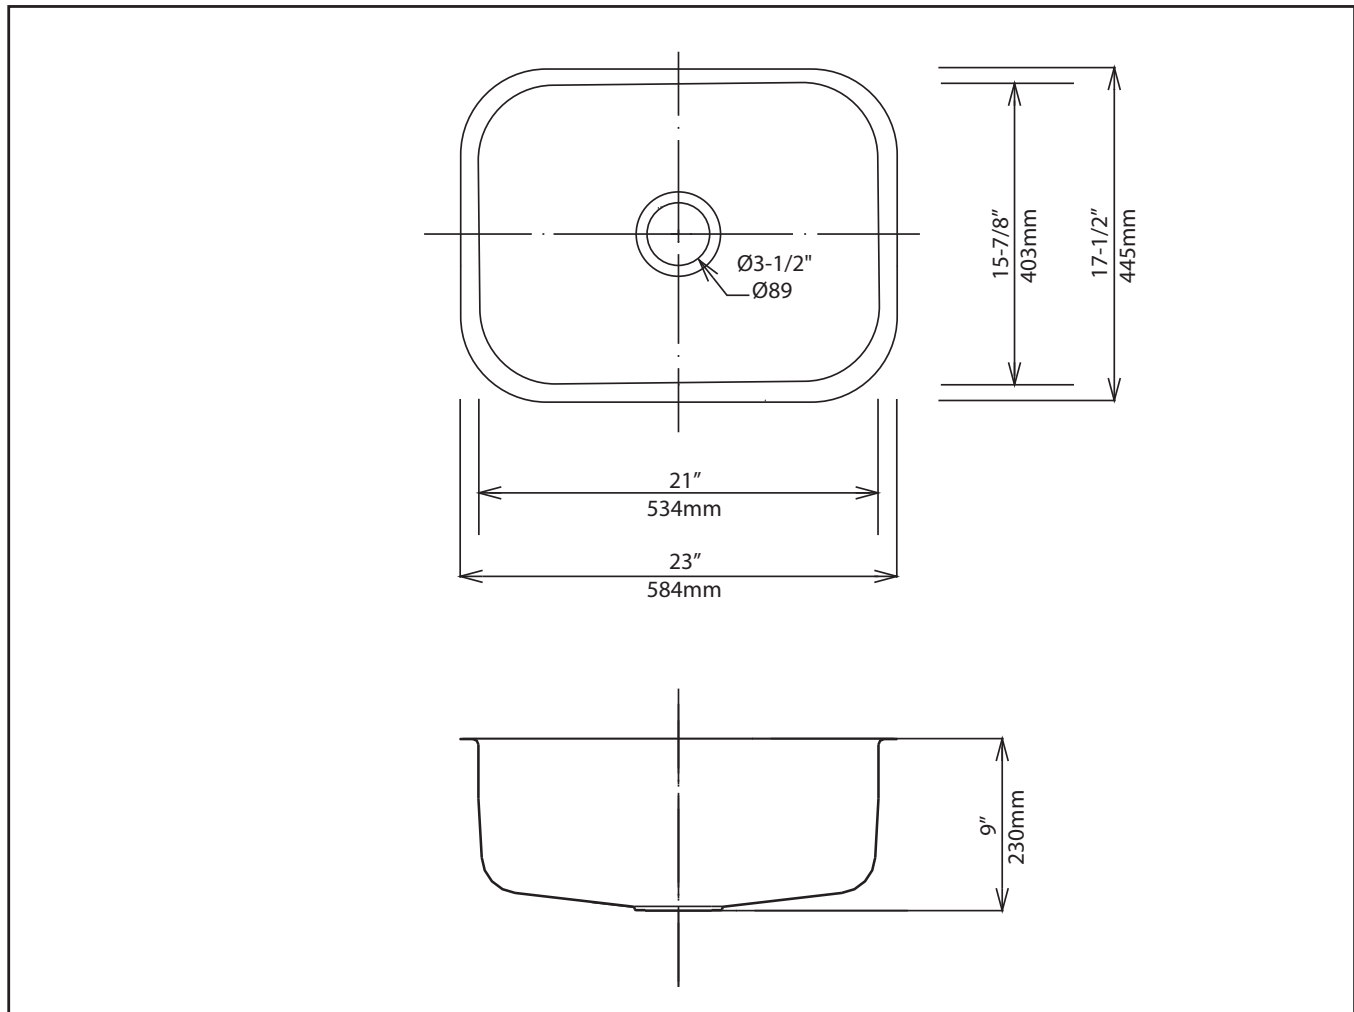

Technology

Noise Defend

Kraus Limited Lifetime Warranty: See website for details www.kraususa.com

1.800.775.0703 / customerservice@kraususa.com