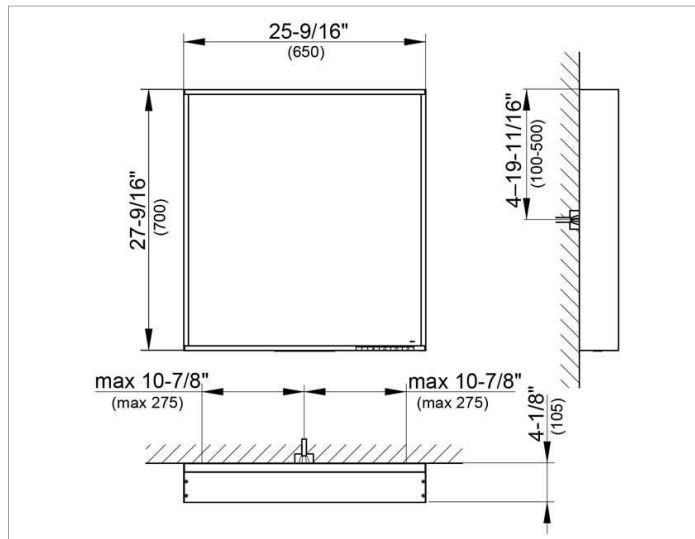

Plan
33097ZZ2050 Light mirror

PRODUCT

DRAWING

PRODUCT ATTRIBUTES

adjustable light color from 2700 kelvin (warm white) to 6500 kelvin (daylight),
 continuous aluminum frame, laquered
 Operation:
 key panel with capacitive touch sensor,
 integrated extension function for e.g. light switch
 Illumination:
 LED (lifespan > 30 000 hours),
 Main light (top light and wall light), and washbasin lighting separately infinitely dimmable and can be switched on/off

SURFACE

30 watt

DIMENSION

21,06 x 27,56 x 2,36 "

SPECIFICATIONS

KEUCO Plan Light mirror 33097ZZ2050
 High quality Light mirror in elegant design

adjustable light colour from 2700 kelvin (warm white) to 6500 kelvin (daylight),
 continuous aluminium frame, laquered