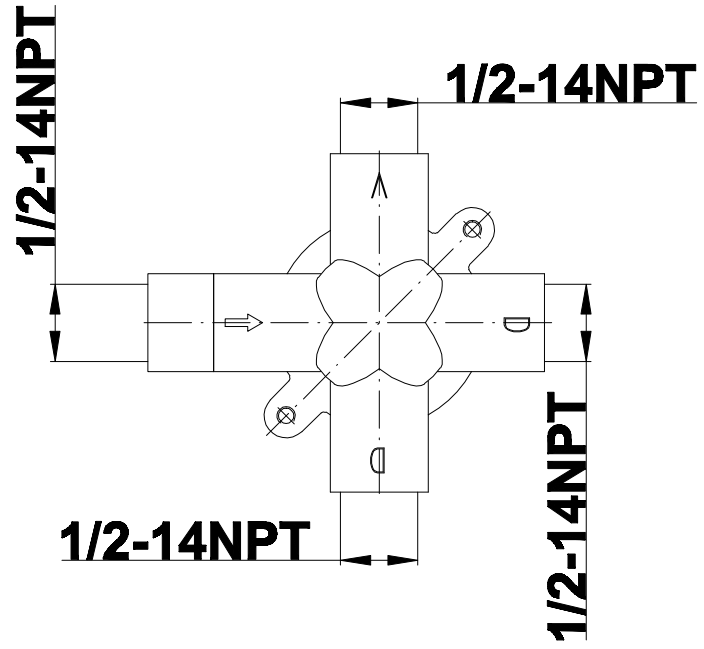

# G-8050

SHOWER  
Canterbury Transfer Valve Trim  
Plate and Handle  
**G-8060-LM34S-T**

**GRAFF**<sup>®</sup>