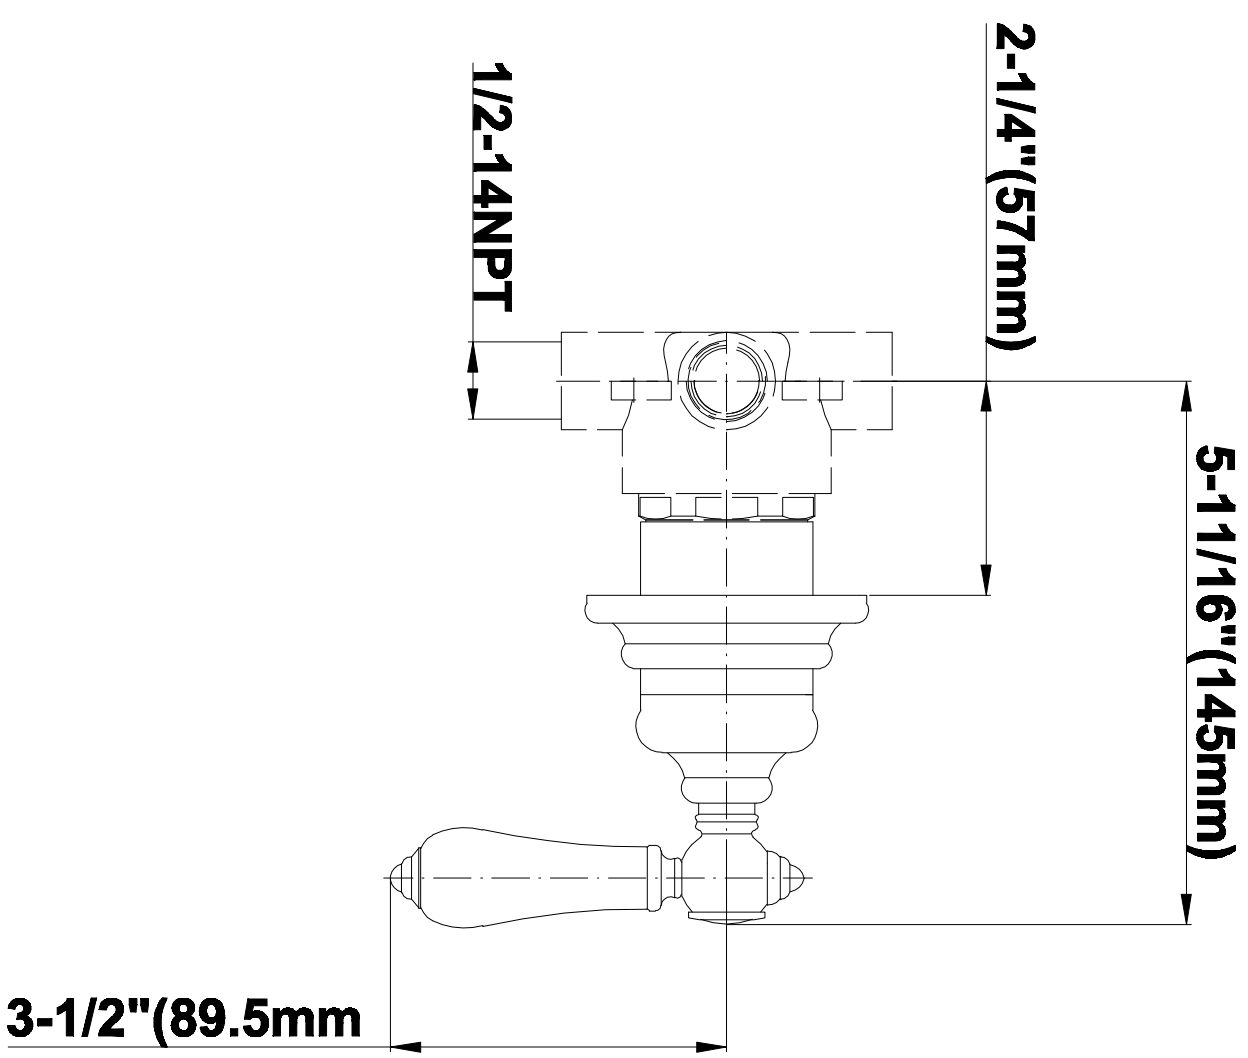

SHOWER  
Full Thermostatic Shower System  
with Transfer Valve (Rough &  
Trim)  
**GA5.222B-LM34S**

---

**GRAFF**<sup>®</sup>

**Information**

- 3/4" Thermostatic Valve
- 1/2" 4-Port Diverter Valve with 3 outlets and off function
- 8" Showerhead with 11" Wall-Mount Arm & Flange
- Swivel Body Sprays (3 pieces)
- Handshower Set w/Wall Bracket
- Showerhead Features No-Clog, Easy-Clean Spray Nozzles
- Flow Rates: showerhead  $\leq 2.0$  max gpm, handshower  $\leq 1.5$  max gpm

# G-8060

SHOWER  
Traditional 8" Showerhead  
**G-8410**

**GRAFF®**

### Information

- Sunflower shape
- 112 no-clog, easy-clean rubber spray nozzles
- Metal ball-joint allows for showerhead angle adjustment
- Showerhead flow rate  $\leq 1.8$  max gpm
- Recommend use with ceiling shower arm
- Recommended for use at no more than 10 degrees tilt
- CALGreen