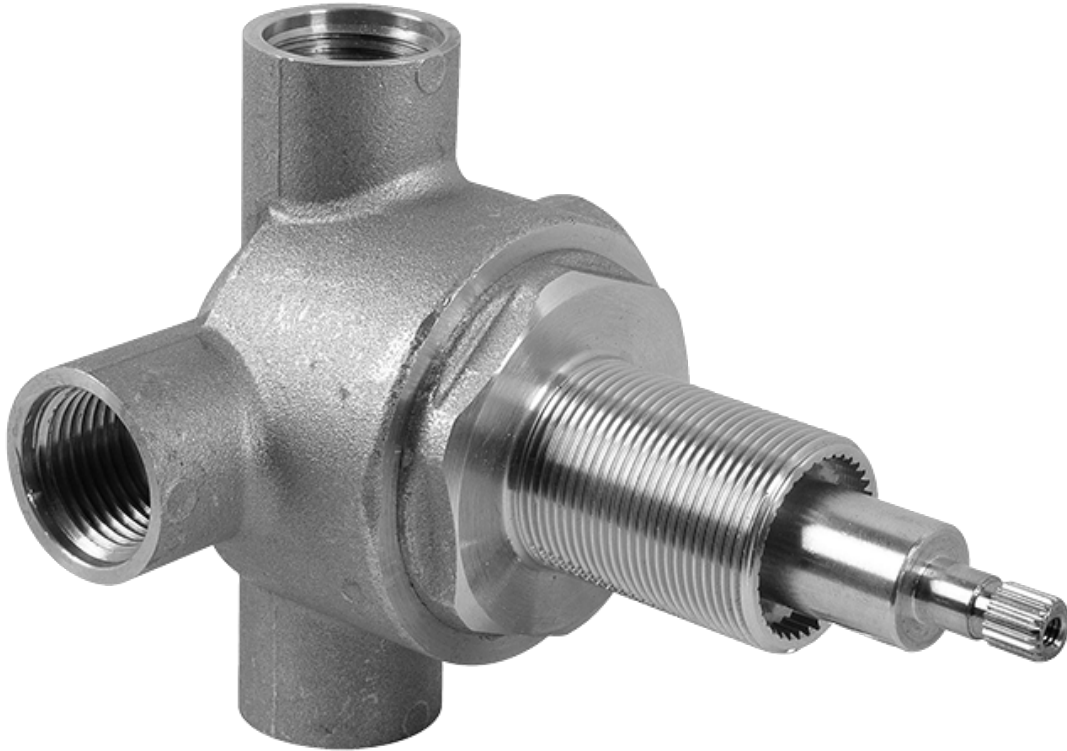

SHOWER  
Full Thermostatic Shower System  
with Transfer Valve (Rough &  
Trim)  
**GA5.222B-LM34S**

---

**GRAFF**<sup>®</sup>

**Information**

- 3/4" Thermostatic Valve
- 1/2" 4-Port Diverter Valve with 3 outlets and off function
- 8" Showerhead with 11" Wall-Mount Arm & Flange
- Swivel Body Sprays (3 pieces)
- Handshower Set w/Wall Bracket
- Showerhead Features No-Clog, Easy-Clean Spray Nozzles
- Flow Rates: showerhead  $\leq 2.0$  max gpm, handshower  $\leq 1.5$  max gpm

### Information

- Single metal handle
- Decorative trim plate
- Use with G-8000 or G-8005 thermostatic rough valve
- To complete package, you must order rough valve
- ADA

# G-8030

SHOWER  
3-Way High Flow Transfer Rough  
Valve WITH off function  
**G-8050**

---

**GRAFF®**

### Information

- Intended for use with Thermostatic Shower Systems
- 1/2" 3-way diverter valve with 3 outlets and off function
- Universal inlets/outlets with female threads
- Operates one function at a time
- Supplied with protective plastic cover
- CALGreen compliant depending on functions
- CALGreen