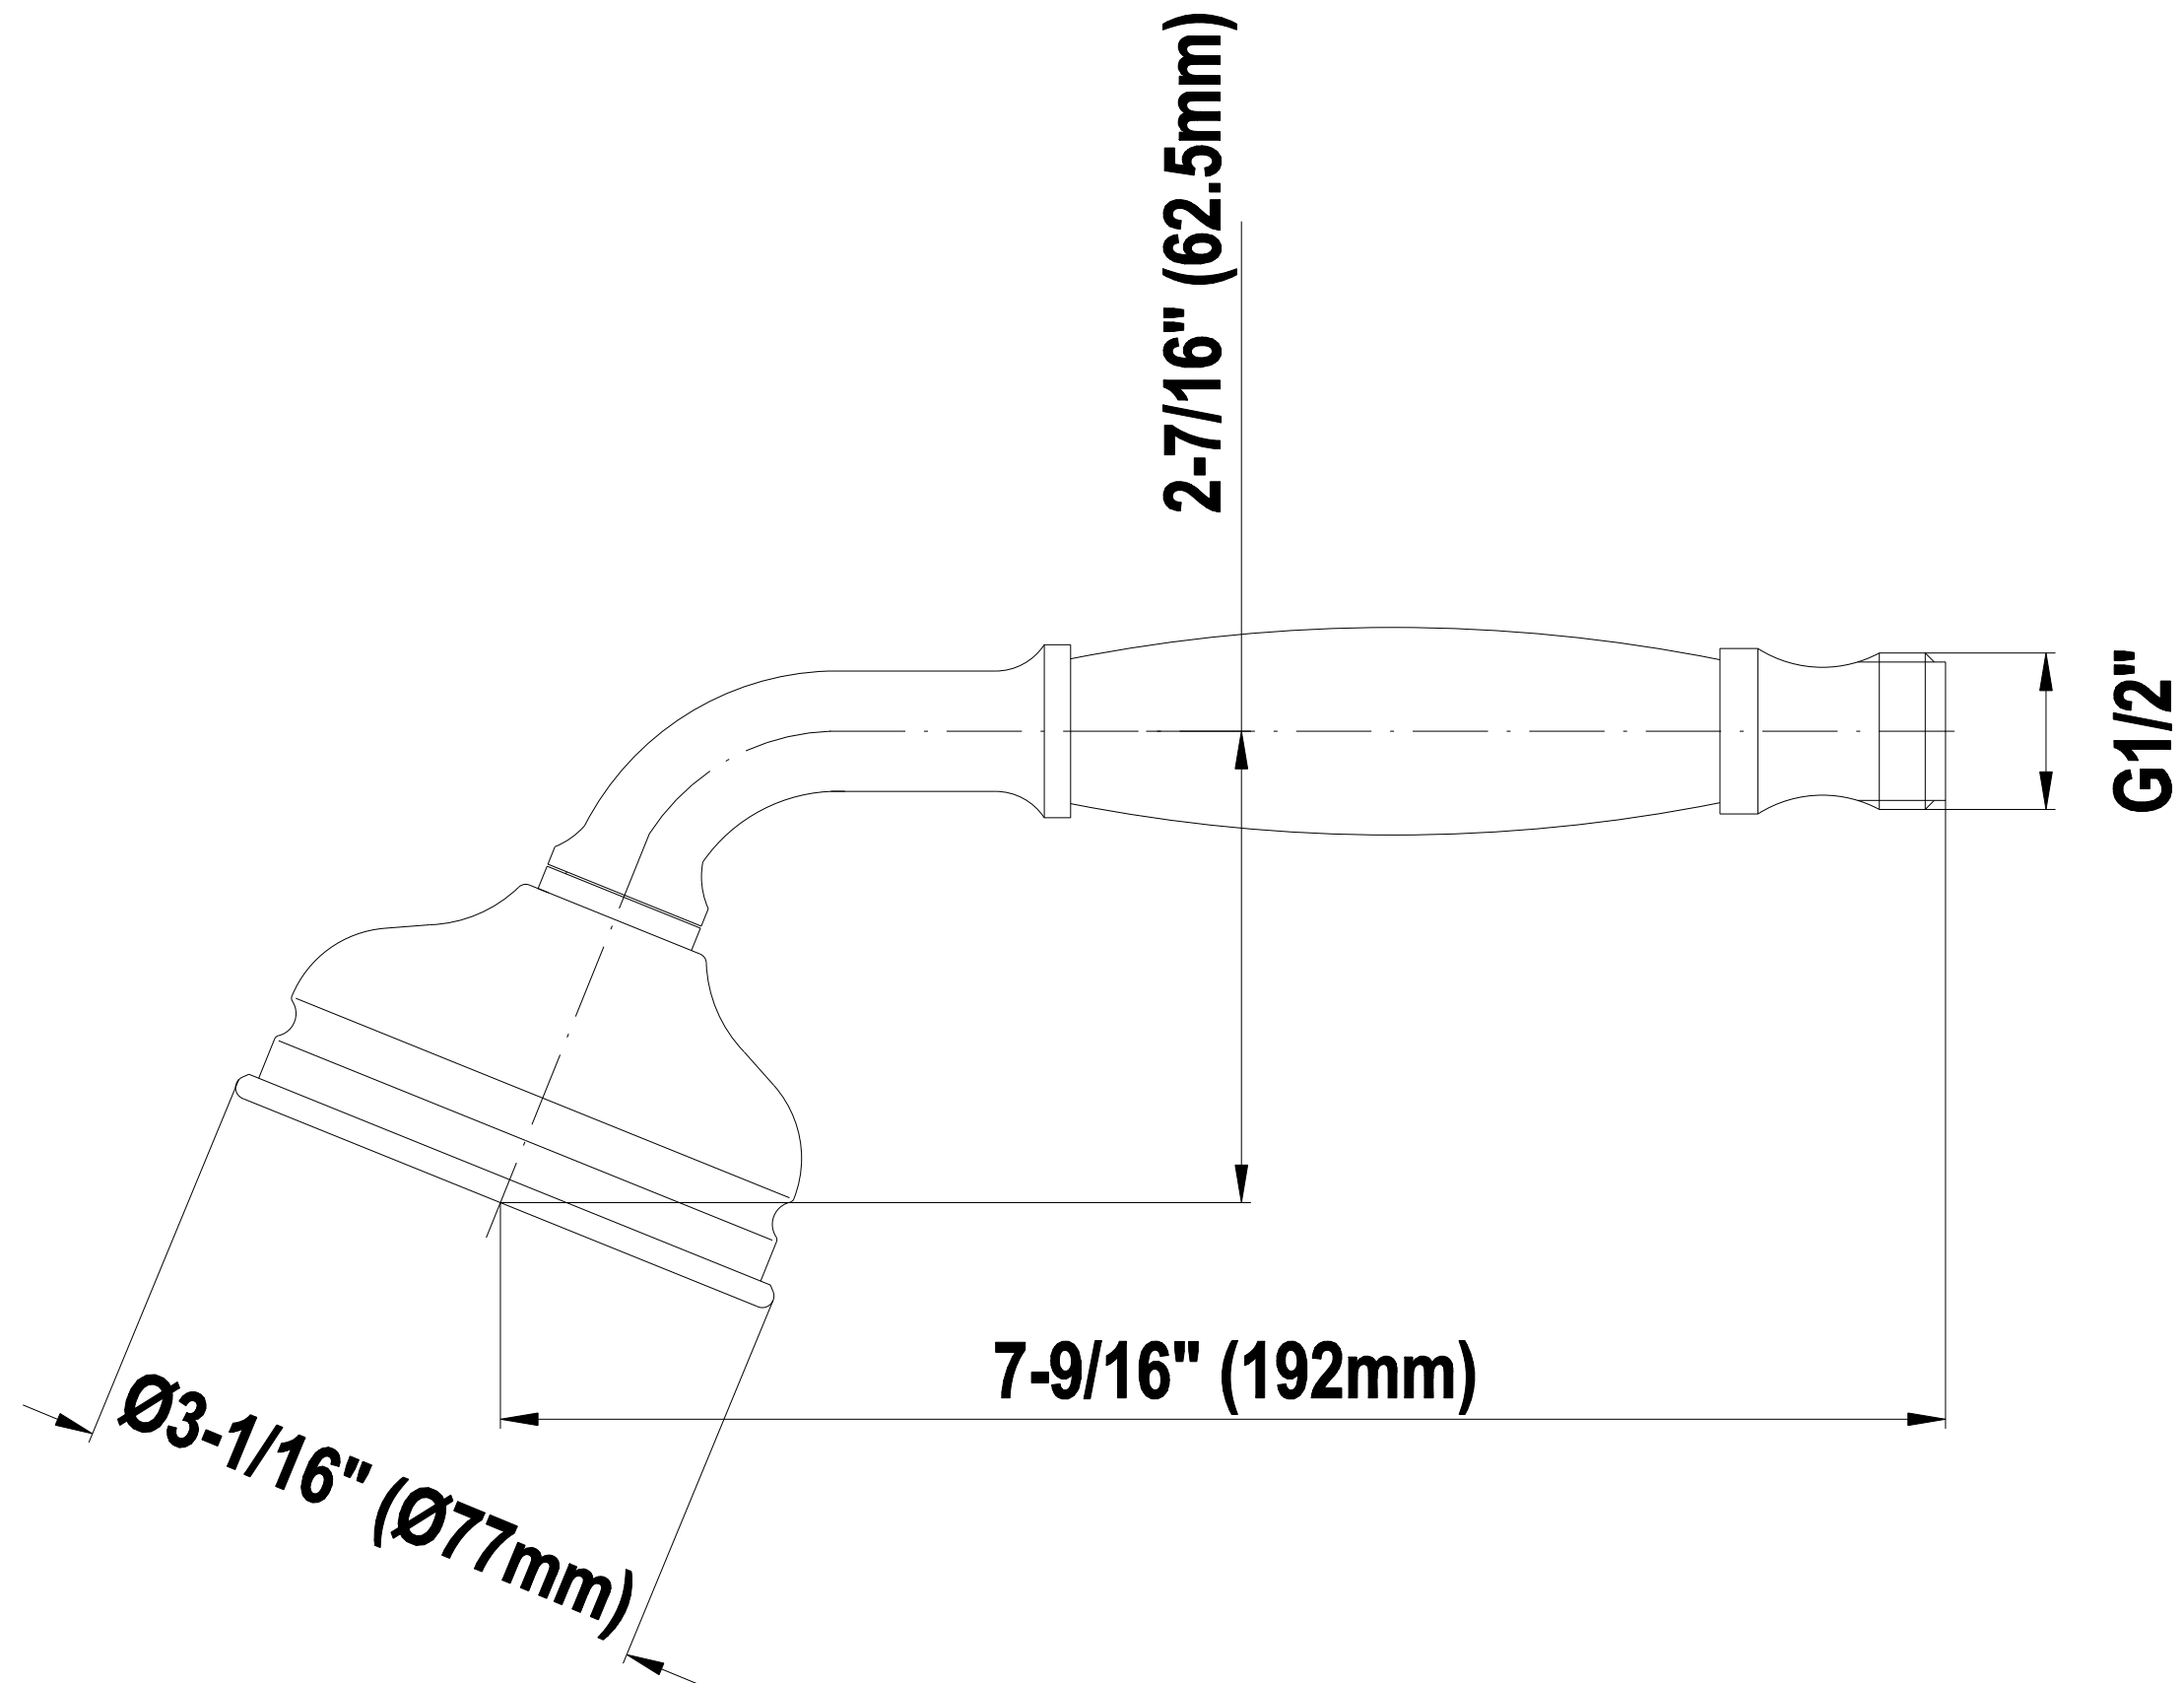

SHOWER  
Full Thermostatic Shower System  
with Transfer Valve (Rough &  
Trim)  
**GA5.222B-LM34S**

---

**GRAFF**<sup>®</sup>

**Information**

- 3/4" Thermostatic Valve
- 1/2" 4-Port Diverter Valve with 3 outlets and off function
- 8" Showerhead with 11" Wall-Mount Arm & Flange
- Swivel Body Sprays (3 pieces)
- Handshower Set w/Wall Bracket
- Showerhead Features No-Clog, Easy-Clean Spray Nozzles
- Flow Rates: showerhead  $\leq 2.0$  max gpm, handshower  $\leq 1.5$  max gpm

# Traditional Handshower G-8604

SHOWER  
59" Shower Hose  
**G-8605**

**GRAFF®**

---