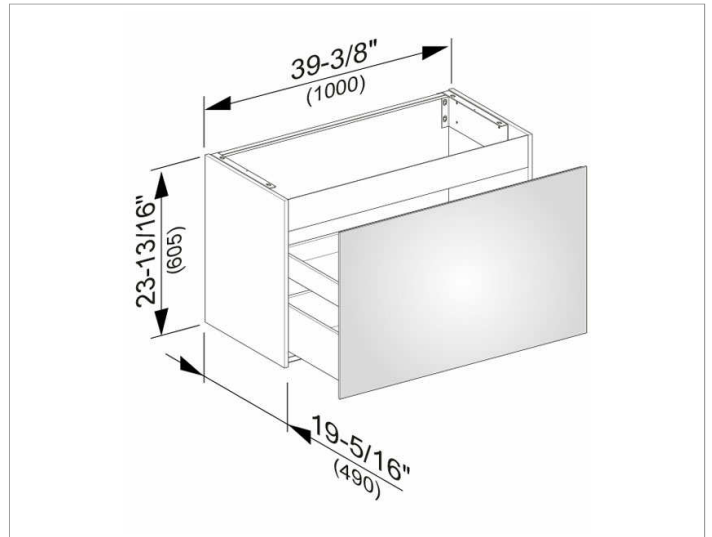

Plan
32972XX0000 Vanity unit

PRODUCT

DRAWING

PRODUCT ATTRIBUTES

compatible with ceramic washbasin Article No. 32970,
 1 pull-out and 1 interior drawer with soft close,
 incl. odor trap made of plastic 1-1/4 x 1-1/4 inch

EQUIPMENT

- 2 inserting mats
- internal drawer with divider

SURFACE

18, 30

DIMENSION

39,37 x 23,82 x 19,29 "

Warranty: KEUCO products are covered by a 5-year manufacturer's warranty, in effect from the date of purchase. During this time, proven product defects will be remedied free of charge. Warranty claims must be filed in writing, including a detailed description of the defect immediately after a defect has occurred. For a copy of our detailed product warranty policy, please contact us at office-usa@keuco.com.