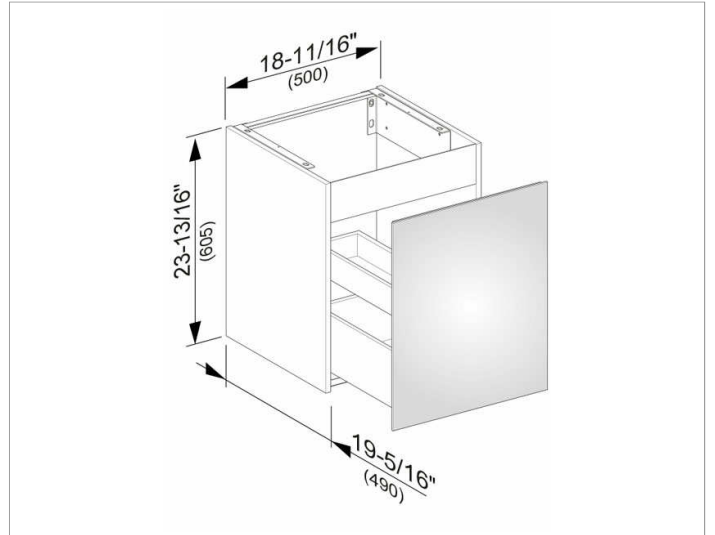

Plan
32942XX0000 Vanity unit

PRODUCT

DRAWING

PRODUCT ATTRIBUTES

compatible with ceramic washbasin Article No. 32940,
 1 pull-out with soft close,
 incl. odor trap made of plastic 1-1/4 x 1-1/4 inch

EQUIPMENT

- 2 inserting mats

SURFACE

18, 30

DIMENSION

19,69 x 23,82 x 19,29 "

Warranty: KEUCO products are covered by a 5-year manufacturer's warranty, in effect from the date of purchase. During this time, proven product defects will be remedied free of charge. Warranty claims must be filed in writing, including a detailed description of the defect immediately after a defect has occurred. For a copy of our detailed product warranty policy, please contact us at office-usa@keuco.com.