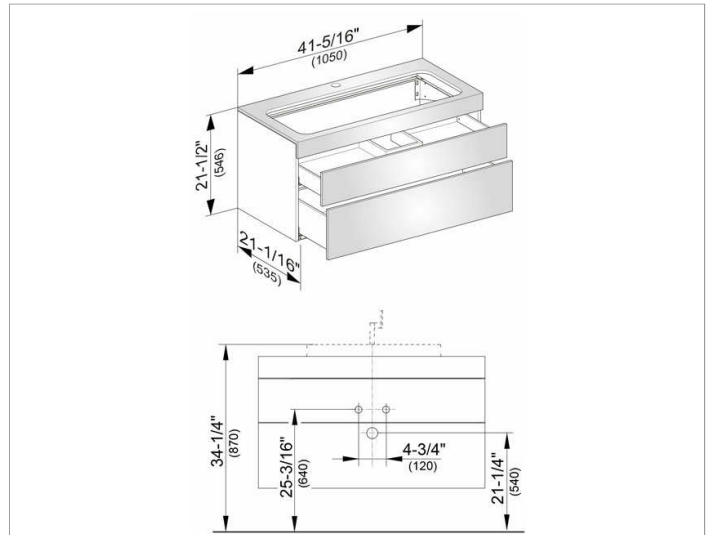

Edition 400
31582XX0100 Vanity unit

PRODUCT

DRAWING

PRODUCT ATTRIBUTES

with tap hole,
compatible with ceramic washbasin Article No. 31580,
2 drawer fronts with push-to-open mechanism and soft closing,
incl. odor trap made of plastic 1-1/4 x 1-1/4 inches

SURFACE

37, 38, 39, 45

DIMENSION

41,34 x 21,5 x 21,06 "

Warranty: KEUCO products are covered by a 5-year manufacturer's warranty, in effect from the date of purchase. During this time, proven product defects will be remedied free of charge. Warranty claims must be filed in writing, including a detailed description of the defect immediately after a defect has occurred. For a copy of our detailed product warranty policy, please contact us at office-usa@keuco.com.