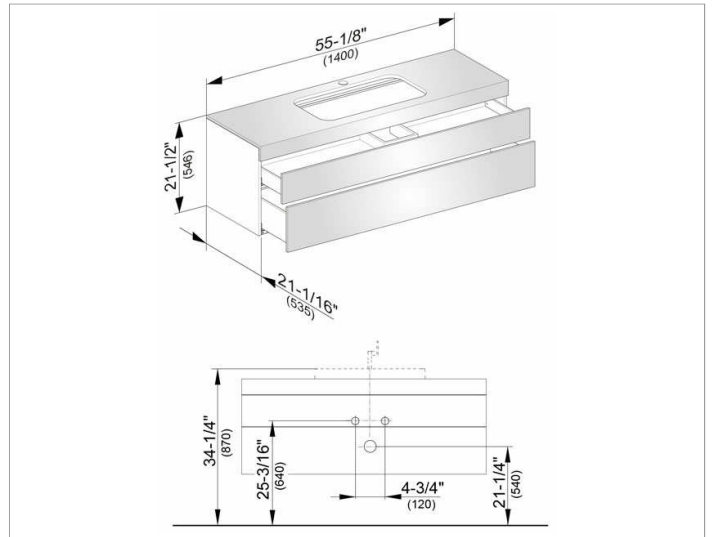

Edition 400  
31573XX0100 Vanity unit

**PRODUCT**

**DRAWING**

**PRODUCT ATTRIBUTES**

with tap hole,  
compatible with ceramic washbasin Article No. 31570,  
2 drawer fronts with push-to-open mechanism and  
soft closing,  
incl. odor trap made of plastic 1-1/4 x 1-1/4 inches

**SURFACE**

37, 38, 39, 45

**DIMENSION**

55,12 x 21,5 x 21,06 "

**Warranty:** KEUCO products are covered by a 5-year manufacturer's warranty, in effect from the date of purchase. During this time, proven product defects will be remedied free of charge. Warranty claims must be filed in writing, including a detailed description of the defect immediately after a defect has occurred. For a copy of our detailed product warranty policy, please contact us at [office-usa@keuco.com](mailto:office-usa@keuco.com).