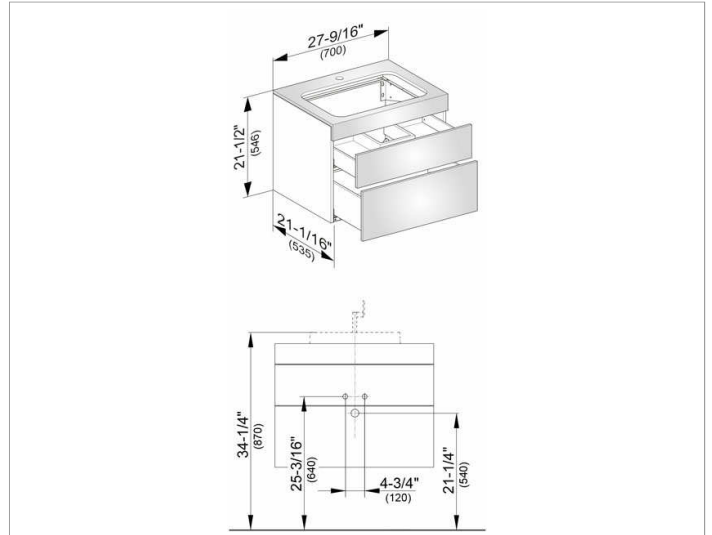

Edition 400
31571XX0100 Vanity unit

PRODUCT

DRAWING

PRODUCT ATTRIBUTES

with tap hole,
compatible with ceramic washbasin Article No. 31570,
2 drawer fronts with push-to-open mechanism and soft closing,
incl. odor trap made of plastic 1-1/4 x 1-1/4 inches

SURFACE

37, 38, 39, 45

DIMENSION

27,56 x 21,5 x 21,06 "

Warranty: KEUCO products are covered by a 5-year manufacturer's warranty, in effect from the date of purchase. During this time, proven product defects will be remedied free of charge. Warranty claims must be filed in writing, including a detailed description of the defect immediately after a defect has occurred. For a copy of our detailed product warranty policy, please contact us at office-usa@keuco.com.