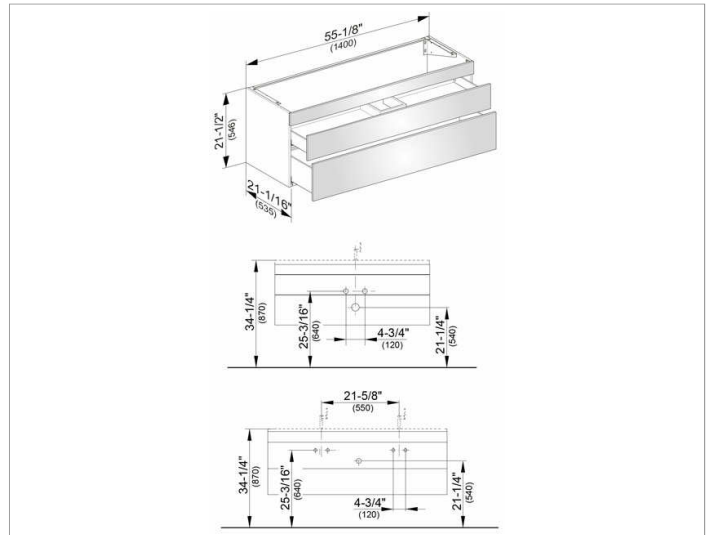

**Edition 400**  
**31561XX0000 Vanity unit**

**PRODUCT**

**DRAWING**

**PRODUCT ATTRIBUTES**

compatible with ceramic washbasin Article No. 31160/32160,  
 2 drawer fronts with push-to-open mechanism and  
 soft closing,  
 incl. (art. no. 59904) trap made of plastic 1-1/4 x 1-1/4 inc

**SURFACE**

37, 38, 39, 45

**DIMENSION**

55,12 x 21,5 x 21,06 "

**Warranty:** KEUCO products are covered by a 5-year manufacturer's warranty, in effect from the date of purchase. During this time, proven product defects will be remedied free of charge. Warranty claims must be filed in writing, including a detailed description of the defect immediately after a defect has occurred. For a copy of our detailed product warranty policy, please contact us at [office-usa@keuco.com](mailto:office-usa@keuco.com).