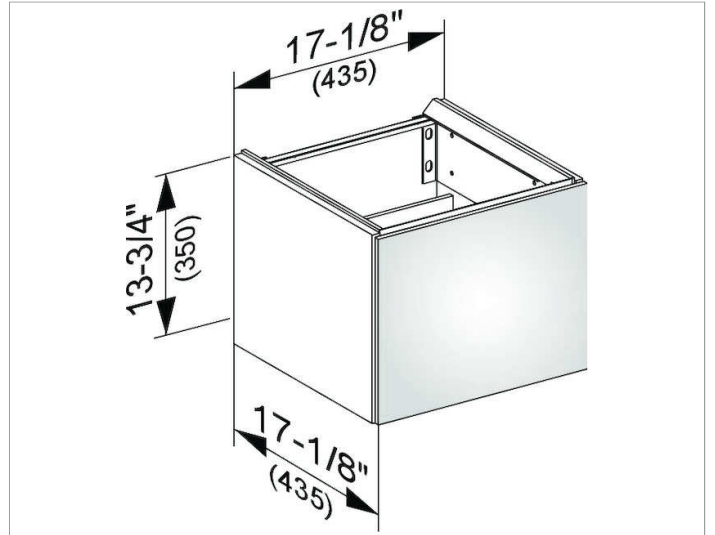

Edition 11
31198XX0001 Vanity unit

PRODUCT

DRAWING

PRODUCT ATTRIBUTES

compatible with ceramic washbasin Article No. 31198
single door, with soft closing

SURFACE

37, 38, 39

DIMENSION