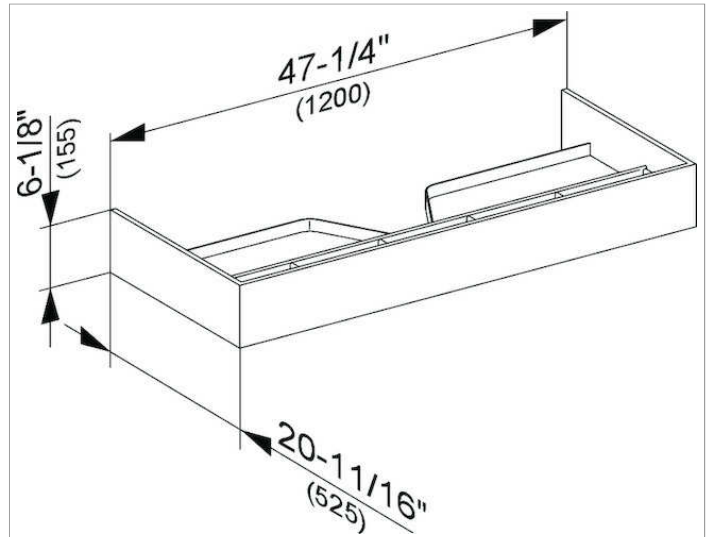

Edition 300
30372002100 Vanity unit

PRODUCT

DRAWING

PRODUCT ATTRIBUTES

in combination with cast mineral washbasin 30370, complete with installation frame and sorting unit, 1 front pull-out with soft closing

SURFACE

high-gloss white alpine

DIMENSION

49,21 x 6,1 x 20,67 "

Warranty: KEUCO products are covered by a 5-year manufacturer's warranty, in effect from the date of purchase. During this time, proven product defects will be remedied free of charge. Warranty claims must be filed in writing, including a detailed description of the defect immediately after a defect has occurred. For a copy of our detailed product warranty policy, please contact us at office-usa@keuco.com.