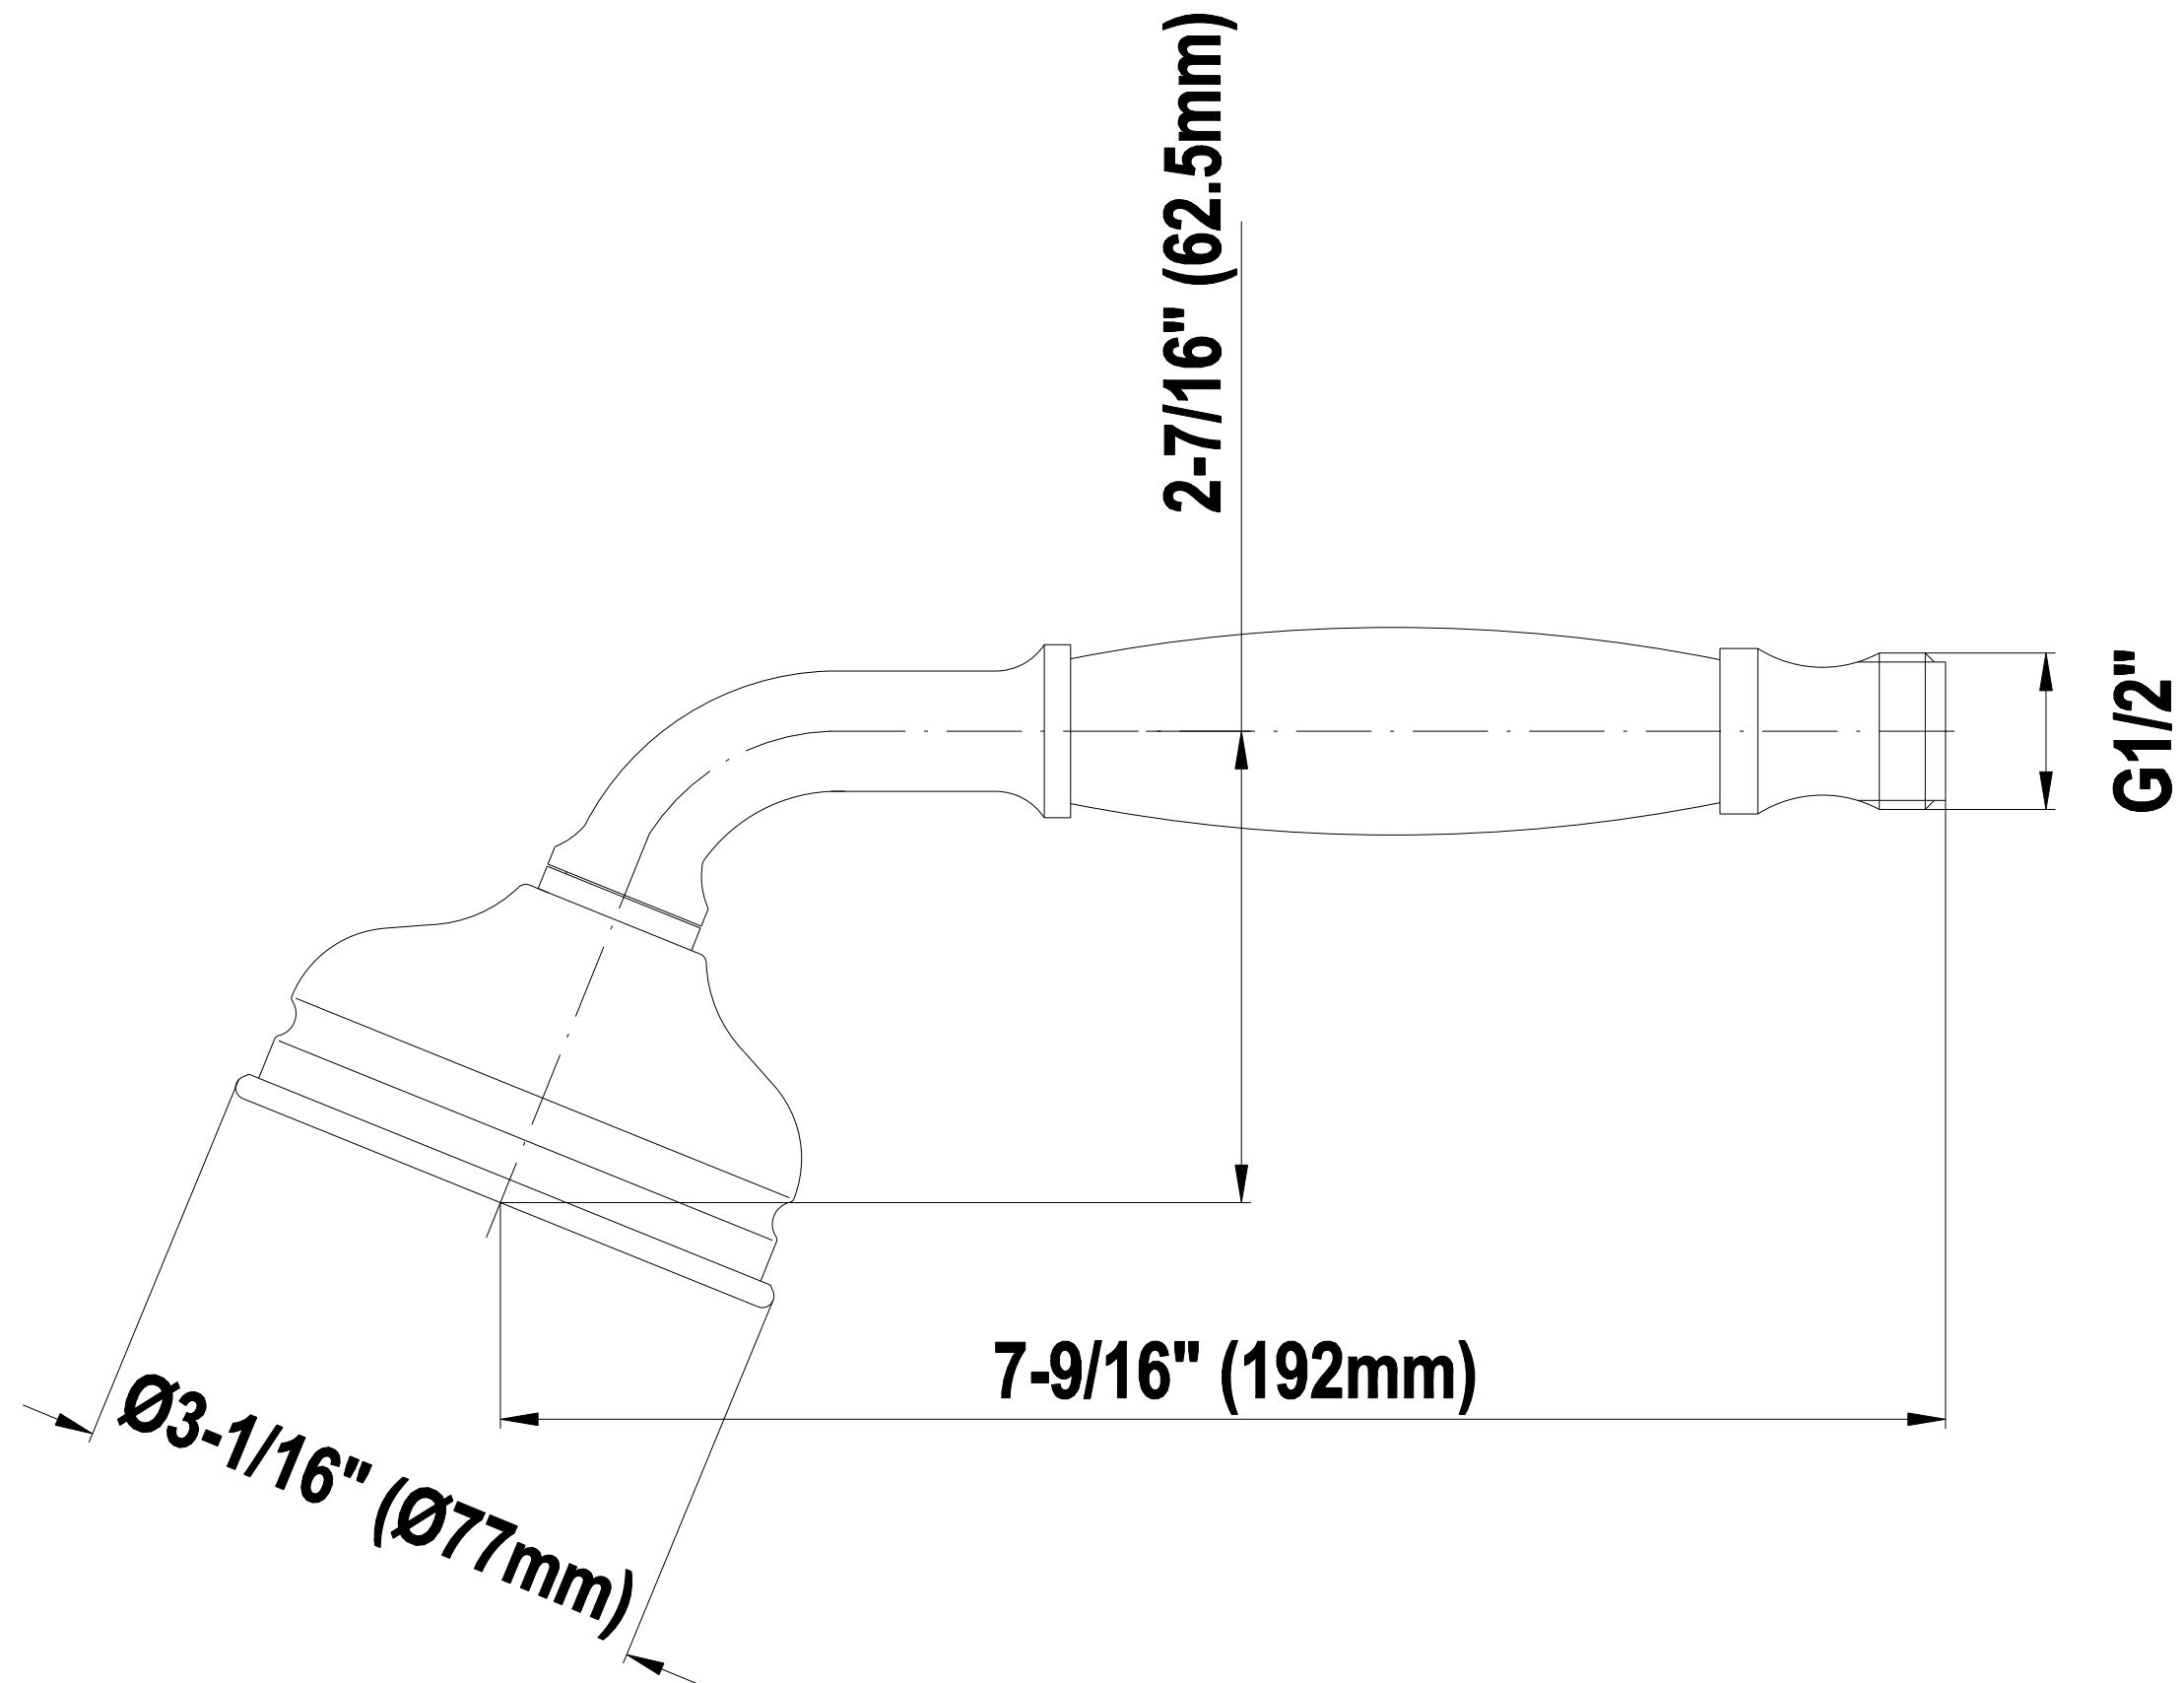

SHOWER
Full Thermostatic Shower System
with Transfer Valve (Rough &
Trim)
GA5.222B-LM20S

GRAFF®

Information

- 3/4" Thermostatic Valve
- 1/2" 4-Port Diverter Valve with 3 outlets and off function
- 8" Showerhead with 11" Wall-Mount Arm & Flange
- Swivel Body Sprays (3 pieces)
- Handshower Set w/Wall Bracket
- Showerhead Features No-Clog, Easy-Clean Spray Nozzles
- Flow Rates: showerhead ≤ 2.0 max gpm, handshower ≤ 1.5 max gpm

Polished
Chrome

Polished
Nickel

Steelnox®
(Satin Nickel)

Traditional Handshower G-8604

SHOWER
59" Shower Hose
G-8605

GRAFF®

Information

- Brass spiral flexible hose with conical nut