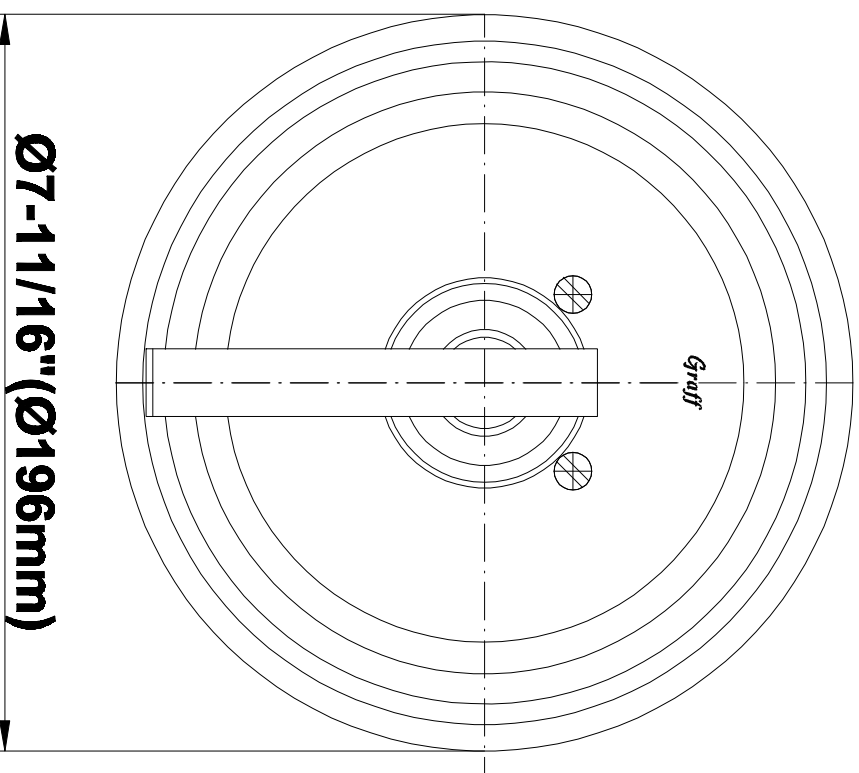

SHOWER
Full Thermostatic Shower System
with Transfer Valve (Rough &
Trim)
GA5.222B-LM20S

GRAFF®

Information

- 3/4" Thermostatic Valve
- 1/2" 4-Port Diverter Valve with 3 outlets and off function
- 8" Showerhead with 11" Wall-Mount Arm & Flange
- Swivel Body Sprays (3 pieces)
- Handshower Set w/Wall Bracket
- Showerhead Features No-Clog, Easy-Clean Spray Nozzles
- Flow Rates: showerhead ≤ 2.0 max gpm, handshower ≤ 1.5 max gpm

Steelnox®
(Satin Nickel)

G-8030

SHOWER
3-Way High Flow Transfer Rough
Valve WITH off function
G-8050

GRAFF®

Information

- Intended for use with Thermostatic Shower Systems
- 1/2" 3-way diverter valve with 3 outlets and off function
- Universal inlets/outlets with female threads
- Operates one function at a time
- Supplied with protective plastic cover
- CALGreen compliant depending on functions
- CALGreen