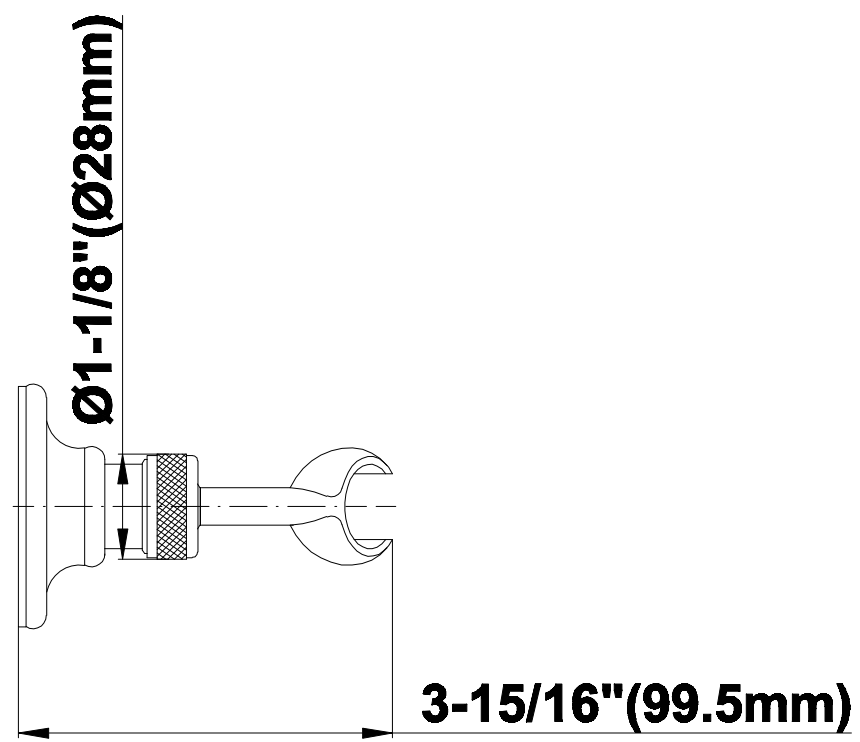

SHOWER
Full Thermostatic Shower System
with Transfer Valve (Rough &
Trim)
GA5.222B-LM20S

GRAFF®

Information

- 3/4" Thermostatic Valve
- 1/2" 4-Port Diverter Valve with 3 outlets and off function
- 8" Showerhead with 11" Wall-Mount Arm & Flange
- Swivel Body Sprays (3 pieces)
- Handshower Set w/Wall Bracket
- Showerhead Features No-Clog, Easy-Clean Spray Nozzles
- Flow Rates: showerhead ≤ 2.0 max gpm, handshower ≤ 1.5 max gpm

- Solid brass construction
- Swivel holder

Finishes

Olive Bronze

Polished
Chrome

Polished
Nickel

Steelnox®
(Satin Nickel)

G-8602

SHOWER
Traditional Wall Supply Elbow
G-8603