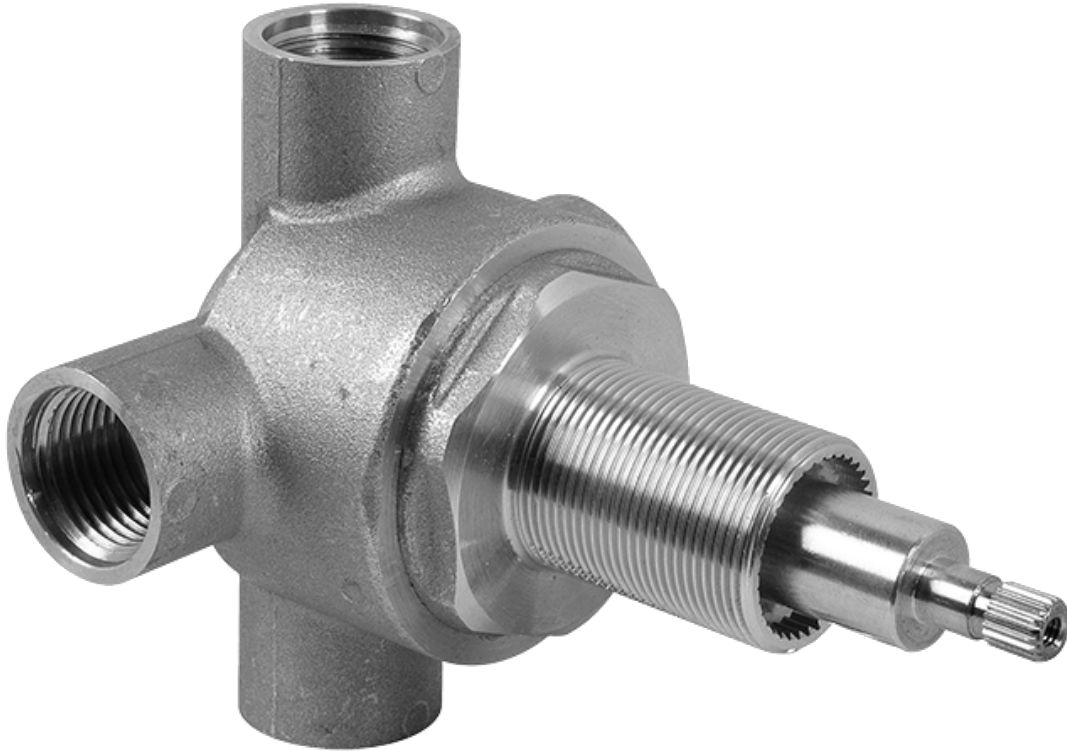

SHOWER
Full Thermostatic Shower System
with Transfer Valve (Rough &
Trim)
GA5.222B-LM20S

GRAFF®

Information

- 3/4" Thermostatic Valve
- 1/2" 4-Port Diverter Valve with 3 outlets and off function
- 8" Showerhead with 11" Wall-Mount Arm & Flange
- Swivel Body Sprays (3 pieces)
- Handshower Set w/Wall Bracket
- Showerhead Features No-Clog, Easy-Clean Spray Nozzles
- Flow Rates: showerhead ≤ 2.0 max gpm, handshower ≤ 1.5 max gpm

SHOWER
Rough
G-8005

GRAFF®

Information

- 18.4 gpm @ 60 psi
- 3/4" universal inlets/outlets with female threads
- Built-in service stops
- Complete serviceability from front of all units
- Supplied with protective plastic cover
- Thermostatic valve uses a paraffin wax cartridge

- Single metal handle
- Decorative trim plate
- Use with G-8000 or G-8005 thermostatic rough valve
- To complete package, you must order rough valve
- ADA

Finishes

Olive Bronze

Polished
Chrome

Polished
Nickel

Steelnox®
(Satin Nickel)

G-8030

SHOWER
3-Way High Flow Transfer Rough
Valve WITH off function
G-8050

GRAFF®

Information

- Intended for use with Thermostatic Shower Systems
- 1/2" 3-way diverter valve with 3 outlets and off function
- Universal inlets/outlets with female threads
- Operates one function at a time
- Supplied with protective plastic cover
- CALGreen compliant depending on functions
- CALGreen