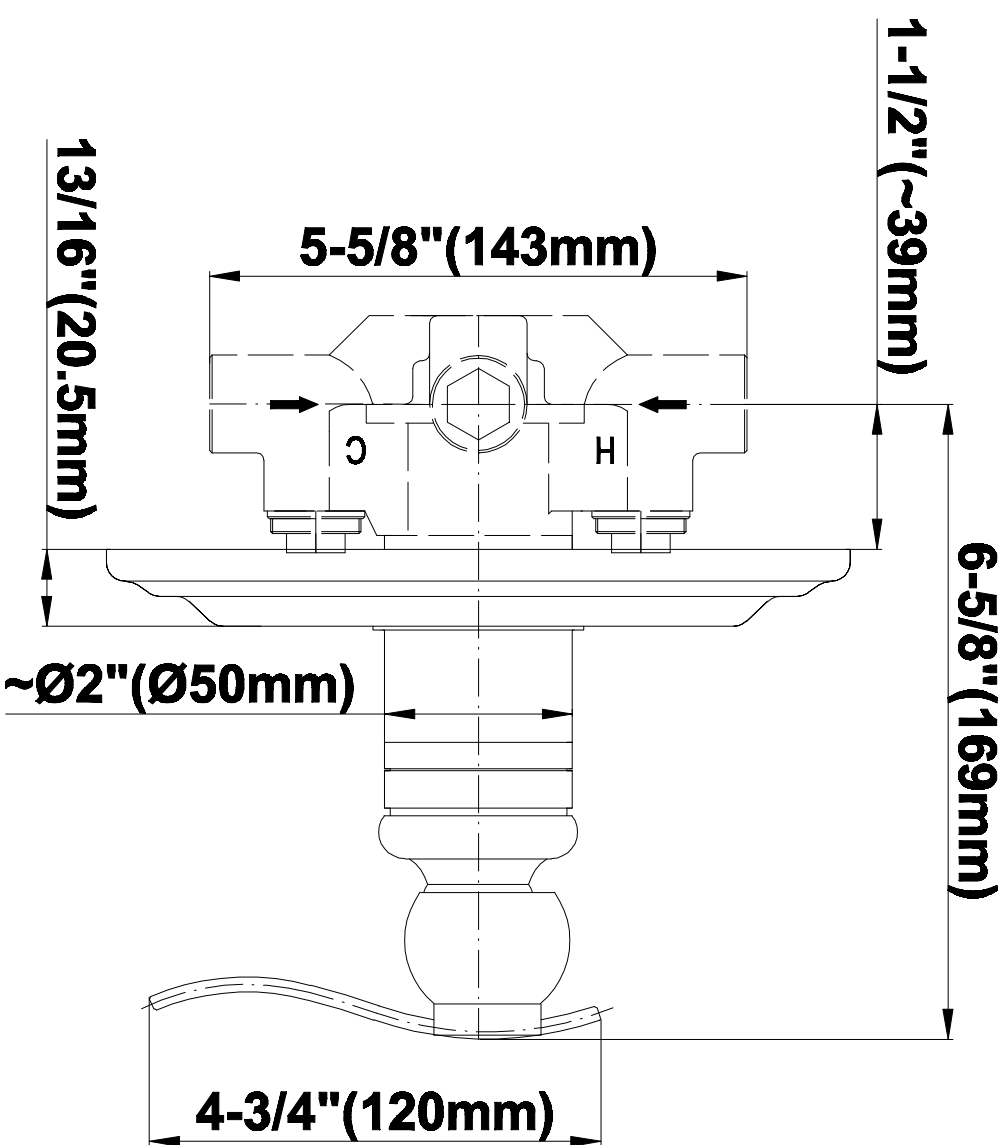

SHOWER
Full Thermostatic Shower System
with Transfer Valve (Rough &
Trim)
GA5.222B-LM20S

GRAFF®

Information

- 3/4" Thermostatic Valve
- 1/2" 4-Port Diverter Valve with 3 outlets and off function
- 8" Showerhead with 11" Wall-Mount Arm & Flange
- Swivel Body Sprays (3 pieces)
- Handshower Set w/Wall Bracket
- Showerhead Features No-Clog, Easy-Clean Spray Nozzles
- Flow Rates: showerhead ≤ 2.0 max gpm, handshower ≤ 1.5 max gpm

SHOWER
Rough
G-8005

GRAFF®

Information

- 18.4 gpm @ 60 psi
- 3/4" universal inlets/outlets with female threads
- Built-in service stops
- Complete serviceability from front of all units
- Supplied with protective plastic cover
- Thermostatic valve uses a paraffin wax cartridge

Steelnox®
(Satin Nickel)

G-8030

SHOWER
3-Way High Flow Transfer Rough
Valve WITH off function
G-8050

GRAFF®

Information

- Intended for use with Thermostatic Shower Systems
- 1/2" 3-way diverter valve with 3 outlets and off function
- Universal inlets/outlets with female threads
- Operates one function at a time
- Supplied with protective plastic cover
- CALGreen compliant depending on functions
- CALGreen