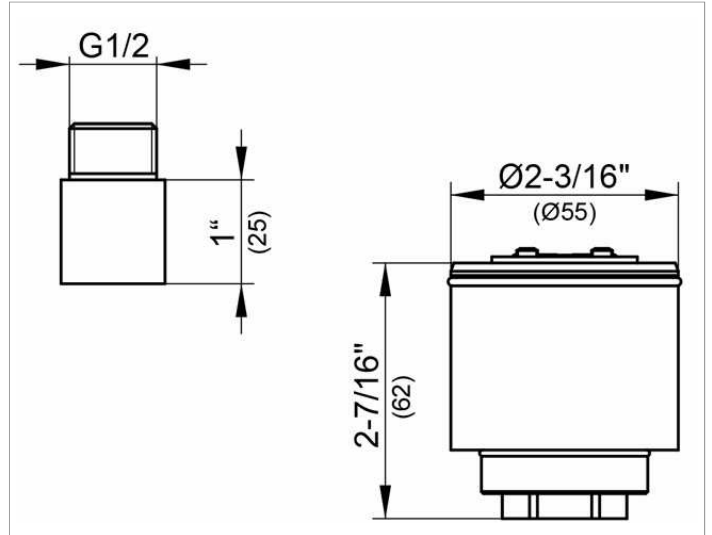

Generic items

5991600071 Extension set

PRODUCT

DRAWING

PRODUCT ATTRIBUTES

for wall mounted faucet (rough part 59916 005070)

Warranty: KEUCO products are covered by a 5-year manufacturer's warranty, in effect from the date of purchase. During this time, proven product defects will be remedied free of charge. Warranty claims must be filed in writing, including a detailed description of the defect immediately after a defect has occurred. For a copy of our detailed product warranty policy, please contact us at office-usa@keuco.com.