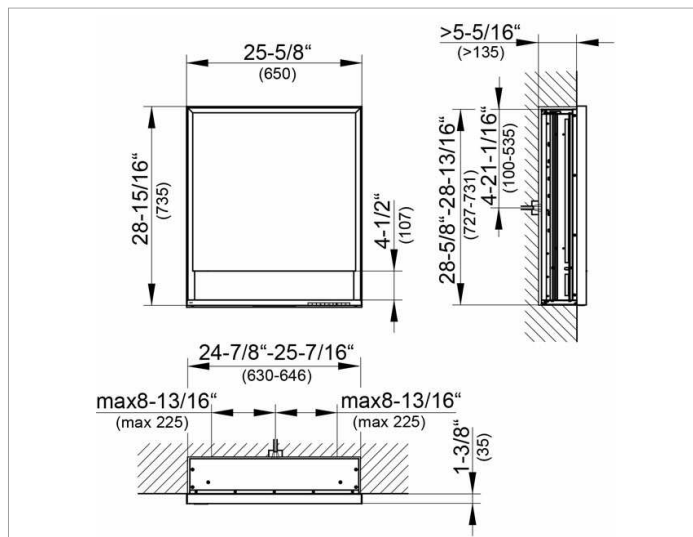

Royal Lumos
14311171251 Mirror cabinet

PRODUCT

DRAWING

PRODUCT ATTRIBUTES

for recessed installation,
adjustable light colour from 2700 kelvin (warm white) to 6500 kelvin (daylight),
1 hinged double sided crystal mirrored door,
Body: aluminium silver anodized
interior rear wall mirrored
Operation:
key panel with capacitive touch sensor,
integrated extension function for e.g. light switch
Illumination:
frame lighting and washbasin/shelf light separately,
infinitely dimmable and can be switched on/off
LED 54 watt (lifespan > 30.000 hours)
infinitely dimmable
EEK: ,

EQUIPMENT

- 1 socket
- 2 adjustable glass shelves
- storage space across full width
- soft-closing door

SURFACE

silver anodized/left hand

Warranty: KEUCO products are covered by a 5-year manufacturer's warranty, in effect from the date of purchase. During this time, proven product defects will be remedied free of charge. Warranty claims must be filed in writing, including a detailed description of the defect immediately after a defect has occurred. For a copy of our detailed product warranty policy, please contact us at office-usa@keuco.com.