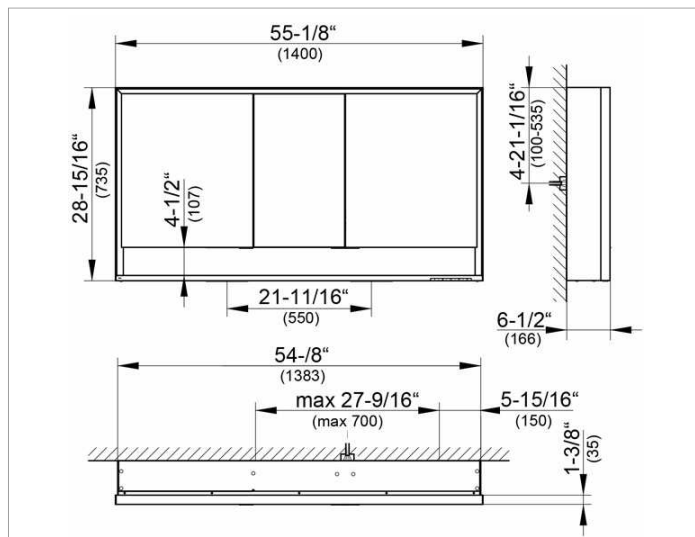

**Royal Lumos**  
**14306171351 Mirror cabinet**

**PRODUCT**

**DRAWING**

**PRODUCT ATTRIBUTES**

wall mounted,  
 adjustable light color from 2700 kelvin (warm white) to 6500 kelvin (daylight),  
 3 hinged double sided crystal mirrored doors,  
 Body: aluminium silver anodized  
 Body panels and interior rear wall mirrored  
 Operation:  
 key panel with capacitive touch sensor,  
 integrated extension function for e.g. light switch  
 Illumination:  
 frame lighting and washbasin/shelf light separately,  
 infinitely dimmable and can be switched on/off  
 LED 68 watt (lifespan > 30.000 hours)  
 infinitely dimmable, lamps non-exchangeable  
 EEK: ,

**EQUIPMENT**

- 2 sockets
- 3 x 2 adjustable glass shelves
- storage space across full width
- soft-closing doors

**SURFACE**

silver anodized

**Warranty:** KEUCO products are covered by a 5-year manufacturer's warranty, in effect from the date of purchase. During this time, proven product defects will be remedied free of charge. Warranty claims must be filed in writing, including a detailed description of the defect immediately after a defect has occurred. For a copy of our detailed product warranty policy, please contact us at [office-usa@keuco.com](mailto:office-usa@keuco.com).