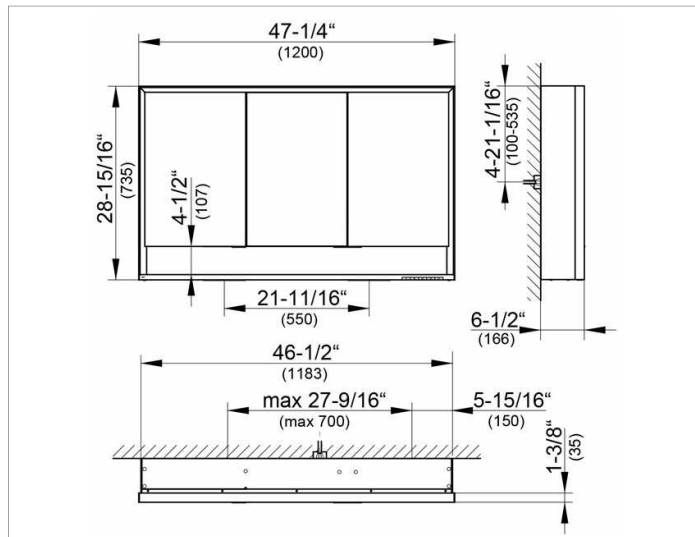

Royal Lumos
14305171351 Mirror cabinet

PRODUCT

DRAWING

PRODUCT ATTRIBUTES

wall mounted,
 adjustable light colour from 2700 kelvin (warm white)
 to 6500 kelvin (daylight),
 3 hinged double sided crystal mirrored doors,
 Body: aluminium silver anodized
 Body panels and interior rear wall mirrored
 Operation:
 key panel with capacitive touch sensor,
 integrated extension function for e.g. light switch
 Illumination:
 frame lighting and washbasin/shelf light separately,
 infinitely dimmable and can be switched on/off
 LED 65 watt (lifespan > 30.000 hours)
 infinitely dimmable, lamps non-exchangeable
 EEK: ,

EQUIPMENT

- 2 sockets
- 3 x 2 adjustable glass shelves
- storage space across full width
- soft-closing doors

SURFACE

silver anodized

Warranty: KEUCO products are covered by a 5-year manufacturer's warranty, in effect from the date of purchase. During this time, proven product defects will be remedied free of charge. Warranty claims must be filed in writing, including a detailed description of the defect immediately after a defect has occurred. For a copy of our detailed product warranty policy, please contact us at office-usa@keuco.com.