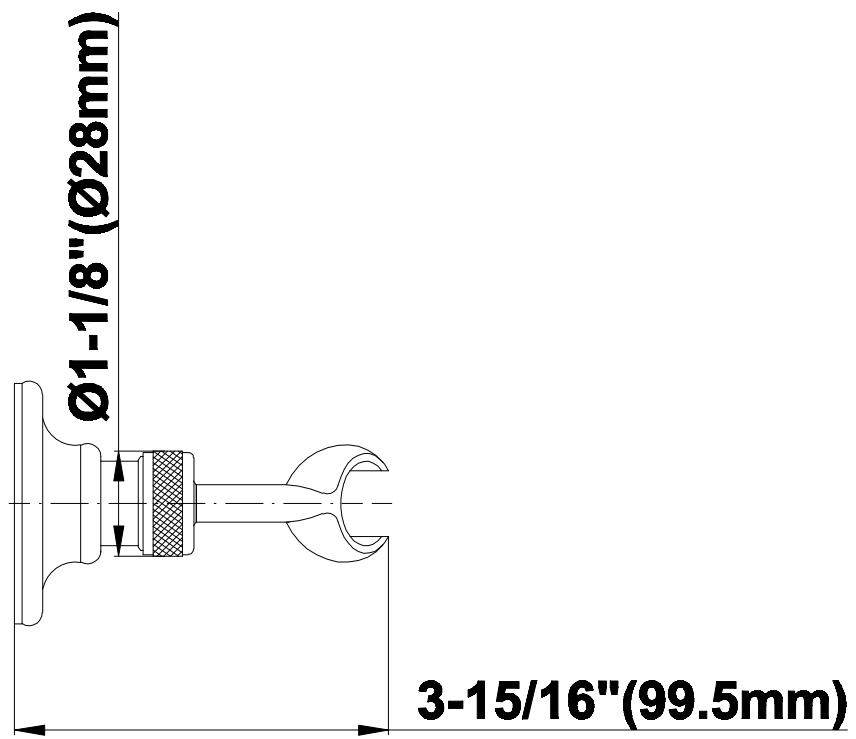

SHOWER
Full Thermostatic Shower System
with Transfer Valve (Rough &
Trim)
GA5.222B-LC1S

GRAFF®

Information

- 3/4" Thermostatic Valve
- 1/2" 4-Port Diverter Valve with 3 outlets and off function
- 8" Showerhead with 11" Wall-Mount Arm & Flange
- Swivel Body Sprays (3 pieces)
- Handshower Set w/Wall Bracket
- Showerhead Features No-Clog, Easy-Clean Spray Nozzles
- Flow Rates: showerhead ≤ 2.0 max gpm, handshower ≤ 1.5 max gpm

SHOWER
Rough
G-8005

GRAFF®

Information

- 18.4 gpm @ 60 psi
- 3/4" universal inlets/outlets with female threads
- Built-in service stops
- Complete serviceability from front of all units
- Supplied with protective plastic cover
- Thermostatic valve uses a paraffin wax cartridge

- Solid brass construction
- Swivel holder

Finishes

Olive Bronze

Polished
Chrome

Polished
Nickel

Steelnox®
(Satin Nickel)

G-8602

SHOWER
Traditional Wall Supply Elbow
G-8603