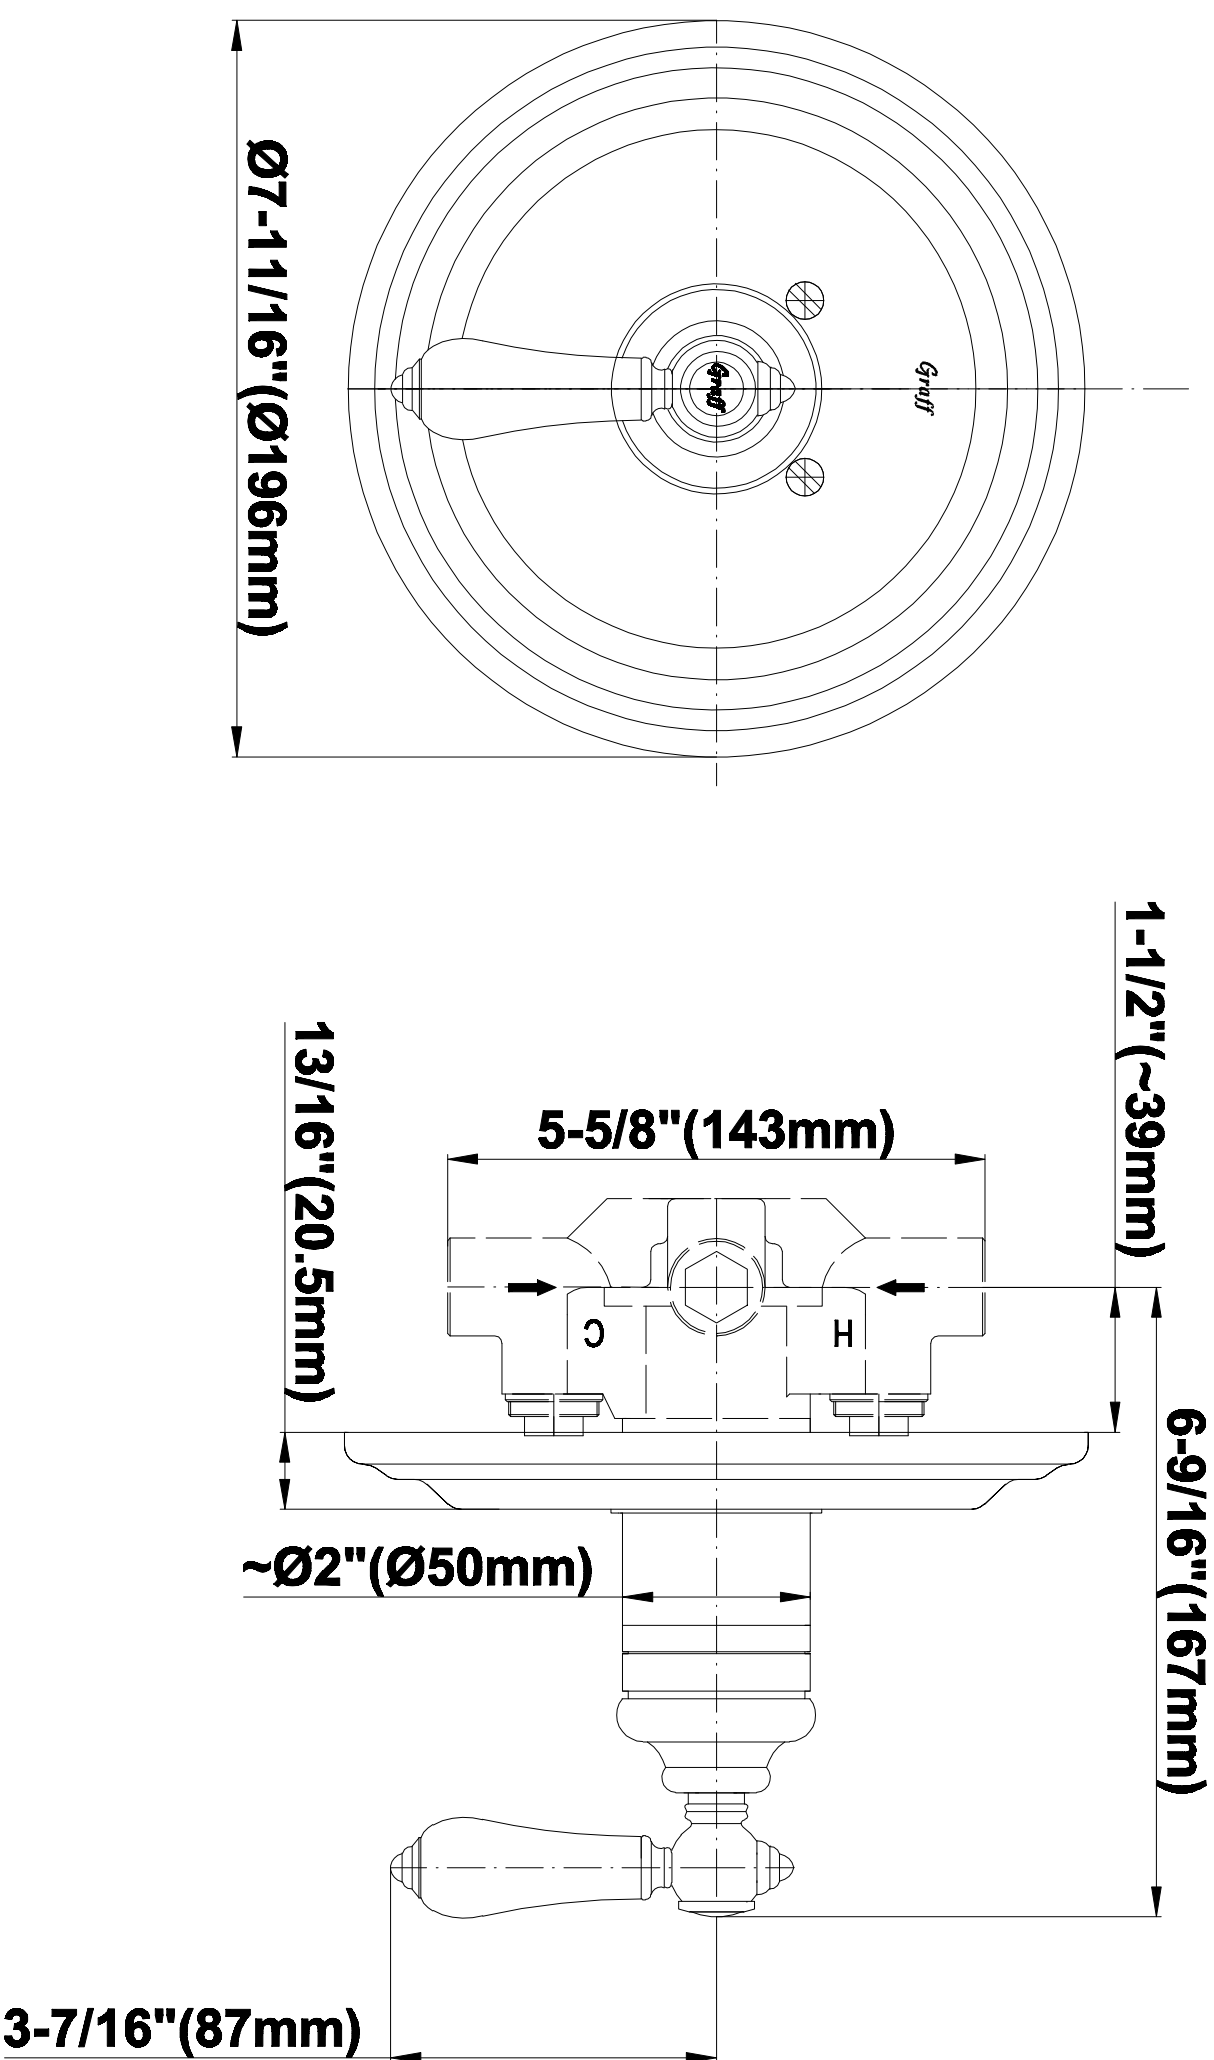

SHOWER
Full Thermostatic Shower System
with Transfer Valve (Rough &
Trim)
GA5.222B-LC1S

GRAFF®

Information

- 3/4" Thermostatic Valve
- 1/2" 4-Port Diverter Valve with 3 outlets and off function
- 8" Showerhead with 11" Wall-Mount Arm & Flange
- Swivel Body Sprays (3 pieces)
- Handshower Set w/Wall Bracket
- Showerhead Features No-Clog, Easy-Clean Spray Nozzles
- Flow Rates: showerhead ≤ 2.0 max gpm, handshower ≤ 1.5 max gpm

SHOWER
Rough
G-8005

GRAFF®

Information

- 18.4 gpm @ 60 psi
- 3/4" universal inlets/outlets with female threads
- Built-in service stops
- Complete serviceability from front of all units
- Supplied with protective plastic cover
- Thermostatic valve uses a paraffin wax cartridge

Steelnox[®]
(Satin Nickel)

G-8030

SHOWER
3-Way High Flow Transfer Rough
Valve WITH off function
G-8050

GRAFF®

Information

- Intended for use with Thermostatic Shower Systems
- 1/2" 3-way diverter valve with 3 outlets and off function
- Universal inlets/outlets with female threads
- Operates one function at a time
- Supplied with protective plastic cover
- CALGreen compliant depending on functions
- CALGreen