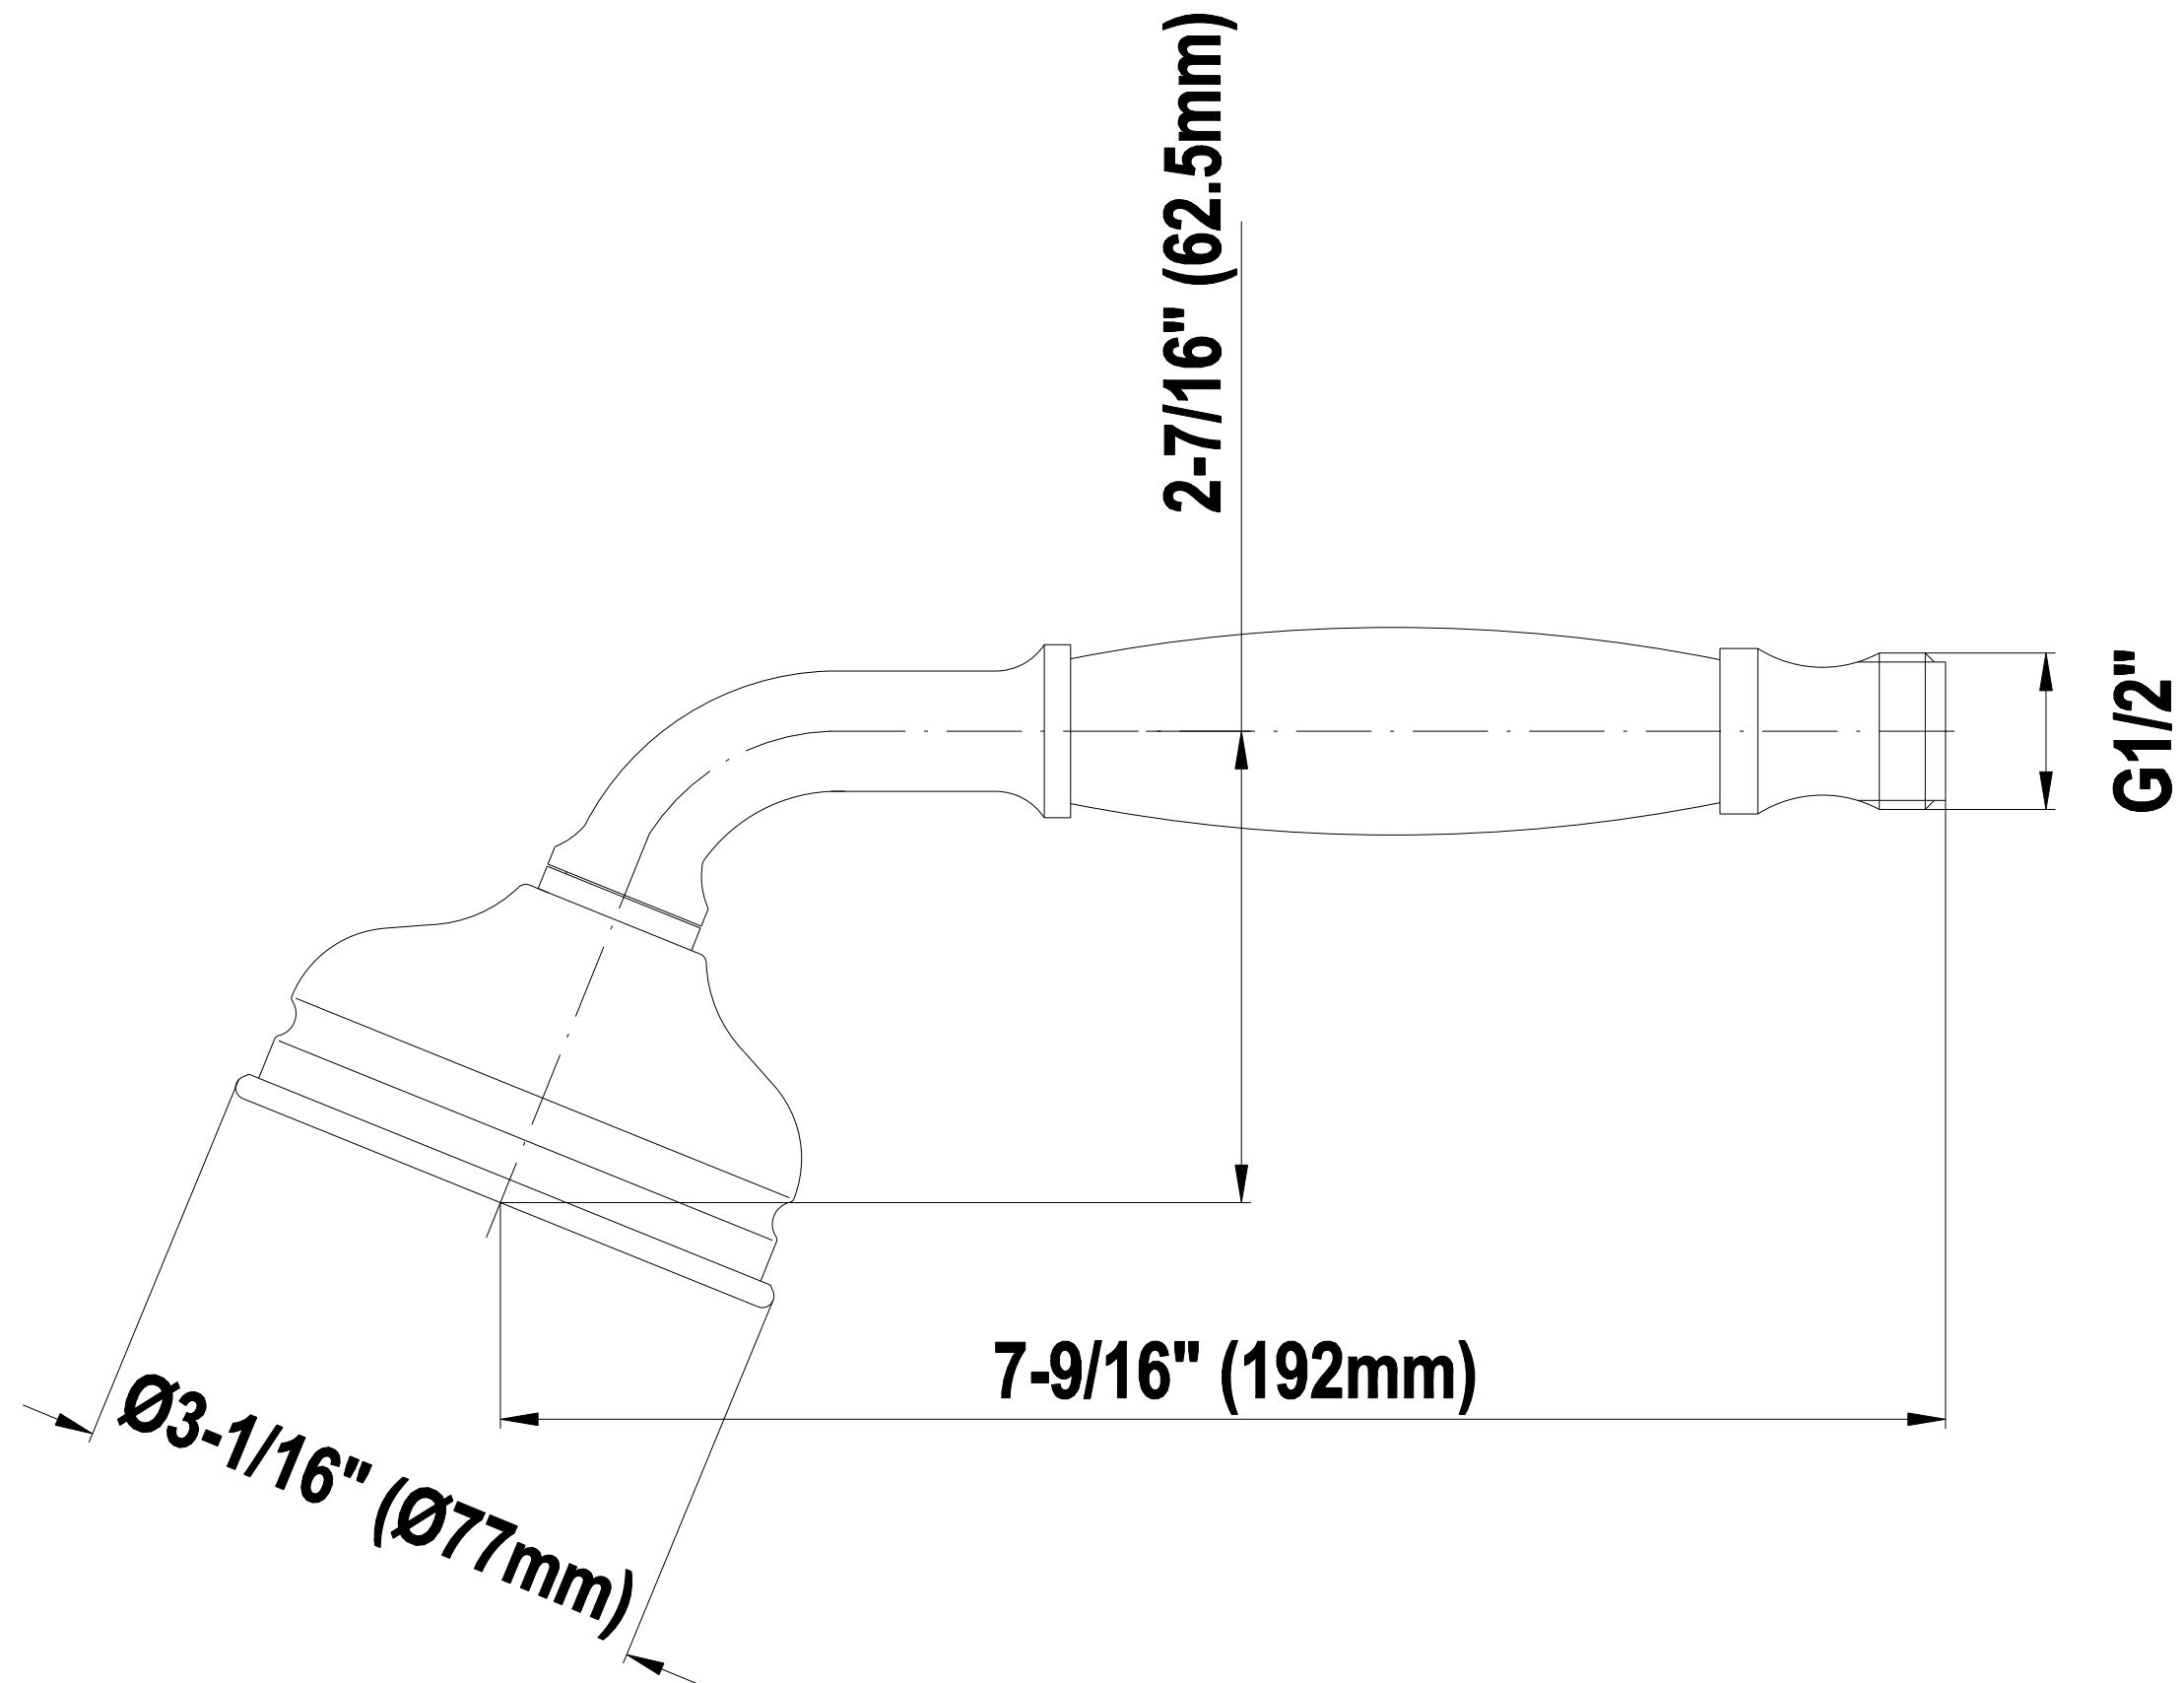

SHOWER
Full Thermostatic Shower System
with Transfer Valve (Rough &
Trim)
GA5.222B-LC1S

GRAFF®

Information

- 3/4" Thermostatic Valve
- 1/2" 4-Port Diverter Valve with 3 outlets and off function
- 8" Showerhead with 11" Wall-Mount Arm & Flange
- Swivel Body Sprays (3 pieces)
- Handshower Set w/Wall Bracket
- Showerhead Features No-Clog, Easy-Clean Spray Nozzles
- Flow Rates: showerhead ≤ 2.0 max gpm, handshower ≤ 1.5 max gpm

Polished
Chrome

Polished
Nickel

Steelnox®
(Satin Nickel)

Traditional Handshower G-8604

SHOWER
59" Shower Hose
G-8605

GRAFF®

Information

- Brass spiral flexible hose with conical nut