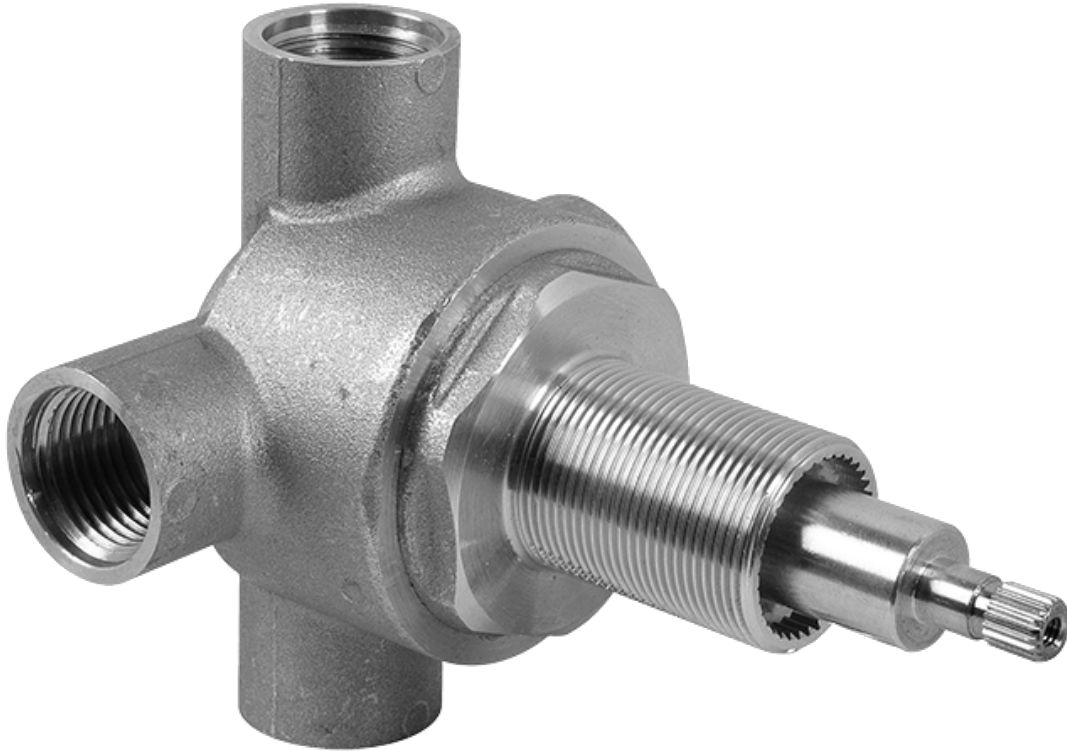

SHOWER
Full Thermostatic Shower System
with Transfer Valve (Rough &
Trim)
GA5.222B-LC1S

GRAFF®

Information

- 3/4" Thermostatic Valve
- 1/2" 4-Port Diverter Valve with 3 outlets and off function
- 8" Showerhead with 11" Wall-Mount Arm & Flange
- Swivel Body Sprays (3 pieces)
- Handshower Set w/Wall Bracket
- Showerhead Features No-Clog, Easy-Clean Spray Nozzles
- Flow Rates: showerhead ≤ 2.0 max gpm, handshower ≤ 1.5 max gpm

SHOWER
Rough
G-8005

GRAFF®

Information

- 18.4 gpm @ 60 psi
- 3/4" universal inlets/outlets with female threads
- Built-in service stops
- Complete serviceability from front of all units
- Supplied with protective plastic cover
- Thermostatic valve uses a paraffin wax cartridge

- Single metal handle
- Decorative trim plate
- Use with G-8000 or G-8005 thermostatic rough valve
- To complete package, you must order rough valve
- ADA

Finishes

Olive Bronze

Polished
Chrome

Polished
Nickel

Steelnox[®]
(Satin Nickel)

G-8030

SHOWER
3-Way High Flow Transfer Rough
Valve WITH off function
G-8050

GRAFF®

Information

- Intended for use with Thermostatic Shower Systems
- 1/2" 3-way diverter valve with 3 outlets and off function
- Universal inlets/outlets with female threads
- Operates one function at a time
- Supplied with protective plastic cover
- CALGreen compliant depending on functions
- CALGreen