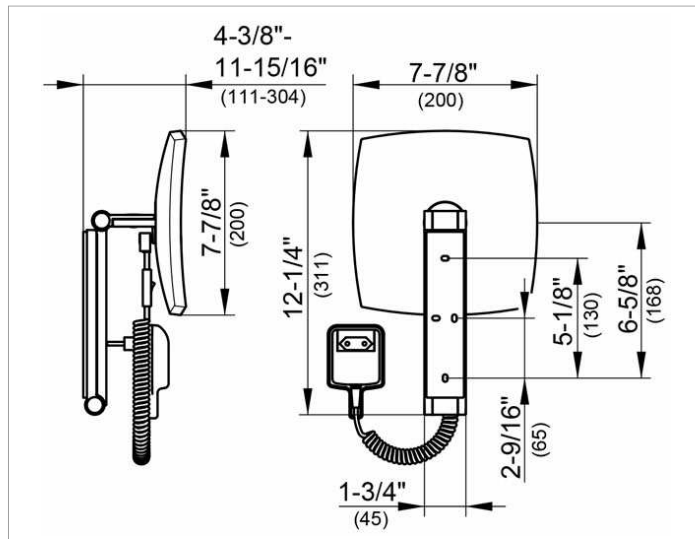

**Cosmetic mirrors**

17613XX9051 Cosmetic mirror

**PRODUCT**

**DRAWING**

**PRODUCT ATTRIBUTES**

illuminated, 1 light color 6000 kelvin (day light),  
 cable switch, spiral cord (Length 15.75 inch),  
 on pivoted rail adjustable in three dimensions,  
 one-sided mirror, magnification x 5

Operation:

Cable switch

Power supply:

Connection via plug-in power supply unit,  
 12 V Plug-in power supply unit, input 110 V,

Standby consumption: < 0.3 watt

Illumination:

LED 7 watt (lifespan > 50.000 hours)