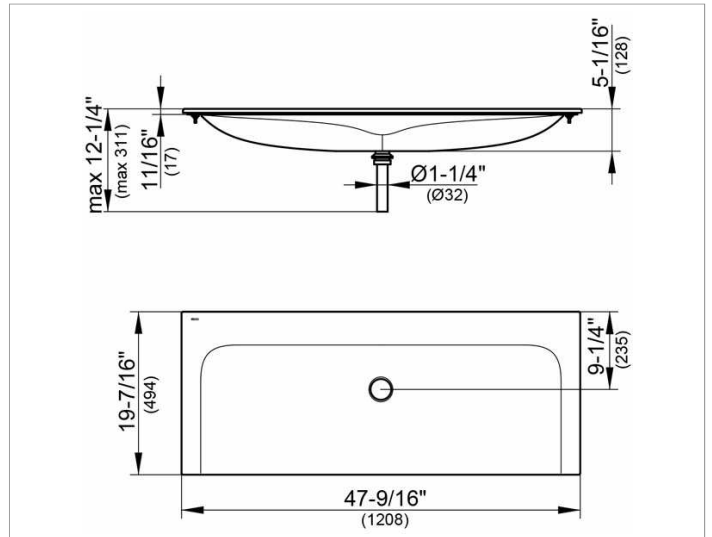

**Plan**  
**32980311250 Ceramic washbasin**

**PRODUCT**

**DRAWING**

**PRODUCT ATTRIBUTES**

no tap hole, without overflow,  
 with CleanPlus surface and basin waste (art. no. 59904)

**SURFACE**

white

**Warranty:** KEUCO products are covered by a 5-year manufacturer's warranty, in effect from the date of purchase. During this time, proven product defects will be remedied free of charge. Warranty claims must be filed in writing, including a detailed description of the defect immediately after a defect has occurred. For a copy of our detailed product warranty policy, please contact us at [office-usa@keuco.com](mailto:office-usa@keuco.com).