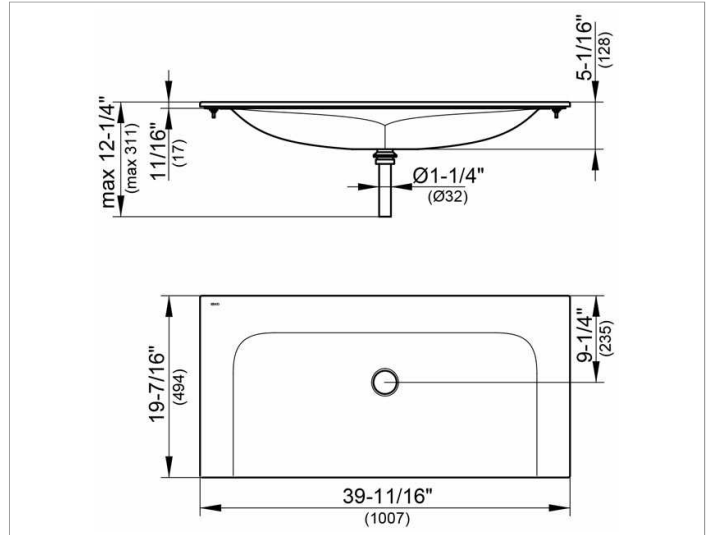

Plan
32970311050 Ceramic washbasin

PRODUCT

DRAWING

PRODUCT ATTRIBUTES

no tap hole, without overflow,
with CleanPlus surface and basin waste (art. no. 59904)

SURFACE

white

Warranty: KEUCO products are covered by a 5-year manufacturer's warranty, in effect from the date of purchase. During this time, proven product defects will be remedied free of charge. Warranty claims must be filed in writing, including a detailed description of the defect immediately after a defect has occurred. For a copy of our detailed product warranty policy, please contact us at office-usa@keuco.com.